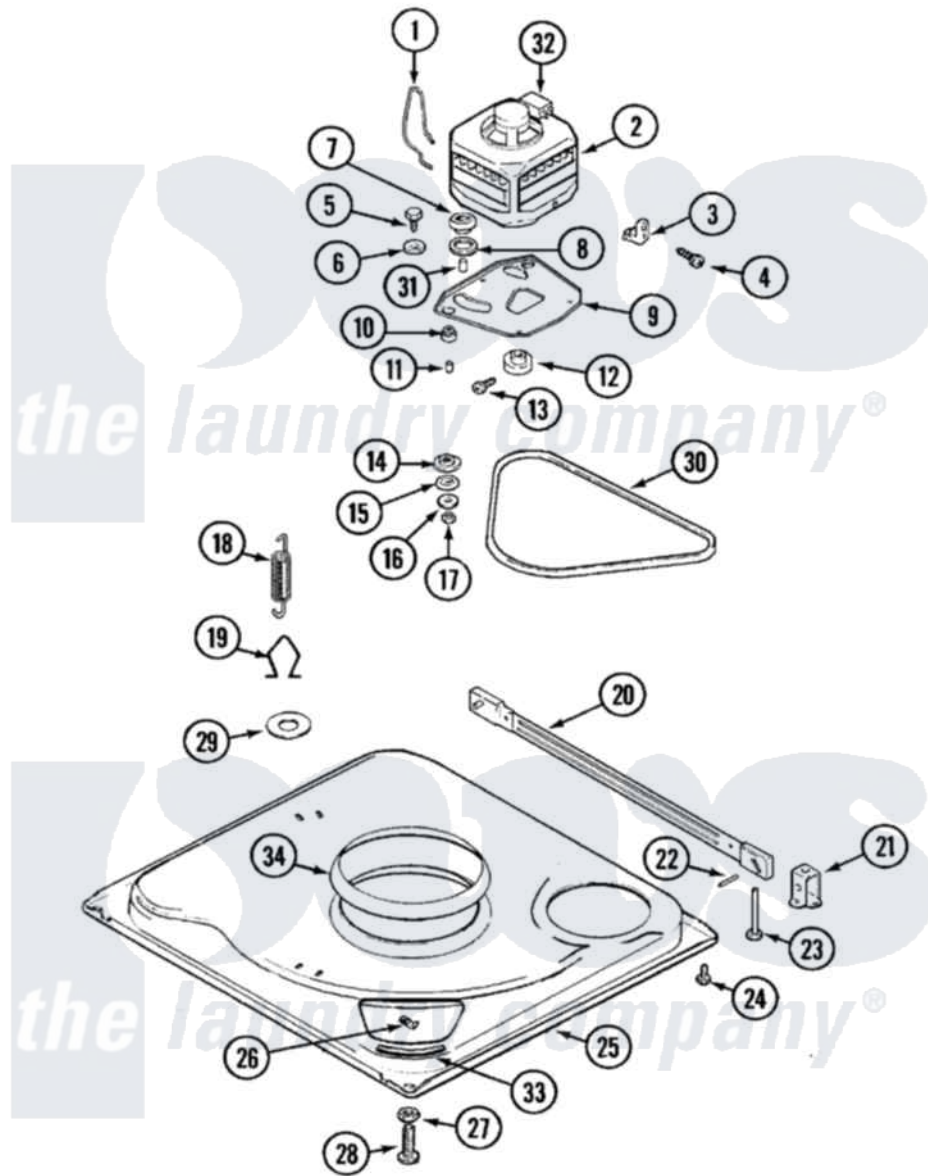

Admiral LATA401AGE 01 - BASE

Admiral [Residential Admiral LATA401AGE Washer Parts](#) Parts Diagram 01 - BASE
 Click on the part number to view part

Item	Original Part Number	Replaced By	Status	Part Description
1	21001110	22004376		Spring, Motor Pivot
2	21001231	LA-2003		Motor Replacement Kit
3	21001109	21001486		Foot Slide, Isolator
4	W10124350		Not Available	NOT REQUIRED PART OR SEE NOTE NOT REQUIRED
5	25-7833	21001977		Screw
6	25-7834			Washer, Motor/Base Screw
7	33-9946			Isolator, Motor
8	33-9944	35-3570		Washer, Motor Pivot
9	21001111	21001783		Plate And Screw Assembly
10	35-3646			Isolator, Motor Plate
11	25-7831			Spacer, Mounting
12	33-1171	21001833		Pulley, Motor
13	25-7117			Set Screw
14	33-9943	35-3571		Slide, Motor Pivot
15	33-9967			Washer, Motor Isolator
16	25-7047			Washer, Flat

17	25-7325	Y707702	Locknut
18	21001165		Spring, Suspension
"	21001138	22002922	Tool, Spring Removal
19	21001166		Hook, Suspension Spring
20	35-2049	21001881	Bar, Stabilizer
21	35-2046		Bracket, Stabilizer
22	35-2052		Pin, Stabilizer
23	35-3020	22004469	Leg And Foot Self Stabalizing
24	25-7828	489483	Screw 10-32 X 1/2
25	21001169	12002701	Base Kit
26	25-7838	25-7845	Speednut, Motor
27	25-7915		Hex Nut
28	35-0772	25001119	Foot And Pad Assembly
"	35-0837	25001119	Foot And Pad Assembly
29	Y25-7951		Washer, Suspension Hook
30	35-2279		Belt, Drive
31	25-7830		Spacer
32	33-9765		Switch, Motor
33	35-2065		Pad, Motor Plate
34	21001161	21002026	Snubber