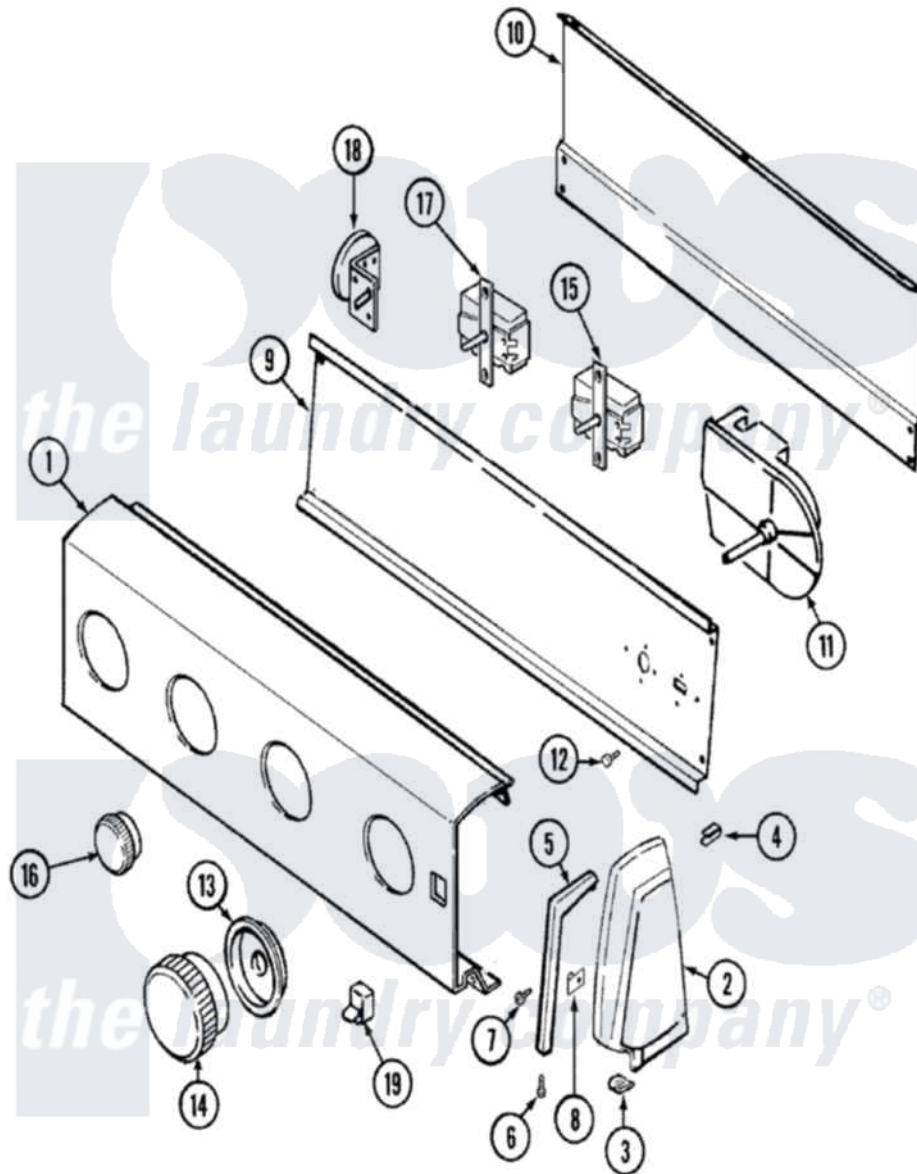

# Admiral LATA401AGE 02 - CONTROL PANEL

Admiral [Residential Admiral LATA401AGE Washer Parts](#) Parts Diagram 02 - CONTROL PANEL  
 Click on the part number to view part

Item	Original Part Number	Replaced By	Status	Part Description
1	21001392		Not Available	PANEL, CONTROL (WHT)
"	<a href="#">25-7702</a>			Speedclip, End Cap To Control Panel
"	<a href="#">25-7793</a>			Screw
2	35-2669		Not Available	CAP, END (LT)(WHT)
"	35-2668	<a href="#">21001453</a>		Cap- End
3	25-7697	<a href="#">25-2219</a>		Screw
"	<a href="#">25-7851</a>			Speedclip, End Cap To Top
4	25-7435	<a href="#">33002917</a>		Screw, No.10-16
"	<a href="#">25-7852</a>			Speedclip, Rr Shld To End Cap
5	31001054		Not Available	TRIM, ENDCAP (RT WHT)
"	31001055		Not Available	TRIM, ENDCAP (LT WHT)
6	<a href="#">25-7760</a>			Screw
7	25-3092	<a href="#">90767</a>		Screw, 8A X 3/8 HeX Washer Head Tapping
8	<a href="#">25-7702</a>			Speedclip, End Cap To Control Panel

9	21001303		Not Available	SHIELD, CONTROL
"	53-2504	<a href="#">31001193</a>		Pad, Shield
10	<a href="#">25-3457</a>			Screw, Sems
"	25-3092	<a href="#">90767</a>		Screw, 8A X 3/8 HeX Washer Head Tapping
"	25-7853	<a href="#">25-7933</a>		Ring, Retaining
"	35-2688	<a href="#">21001460</a>		Shield, Rear
11	<a href="#">21001359</a>			Timer, Export
12	25-0205	<a href="#">216412</a>		Screw, Bracket To Timer
13	21001238	<a href="#">21001502</a>		Skirt Ri
14	<a href="#">21001237</a>			Knob, Timer
15	<a href="#">21001225</a>			Switch, Water Temperature
"	25-3092	<a href="#">90767</a>		Screw, 8A X 3/8 HeX Washer Head Tapping
16	<a href="#">21001239</a>			Knob, Selector
17	25-3092	<a href="#">90767</a>		Screw, 8A X 3/8 HeX Washer Head Tapping
"	<a href="#">21001280</a>			Switch, Speed
18	25-3092	<a href="#">90767</a>		Screw, 8A X 3/8 HeX Washer Head Tapping
"	35-3691	<a href="#">21001554</a>		Switch, Water Level
19	<a href="#">35-3204</a>			Switch, Paddle 2 Pos.
20	21001403		Not Available	MANUAL, USE & CARE