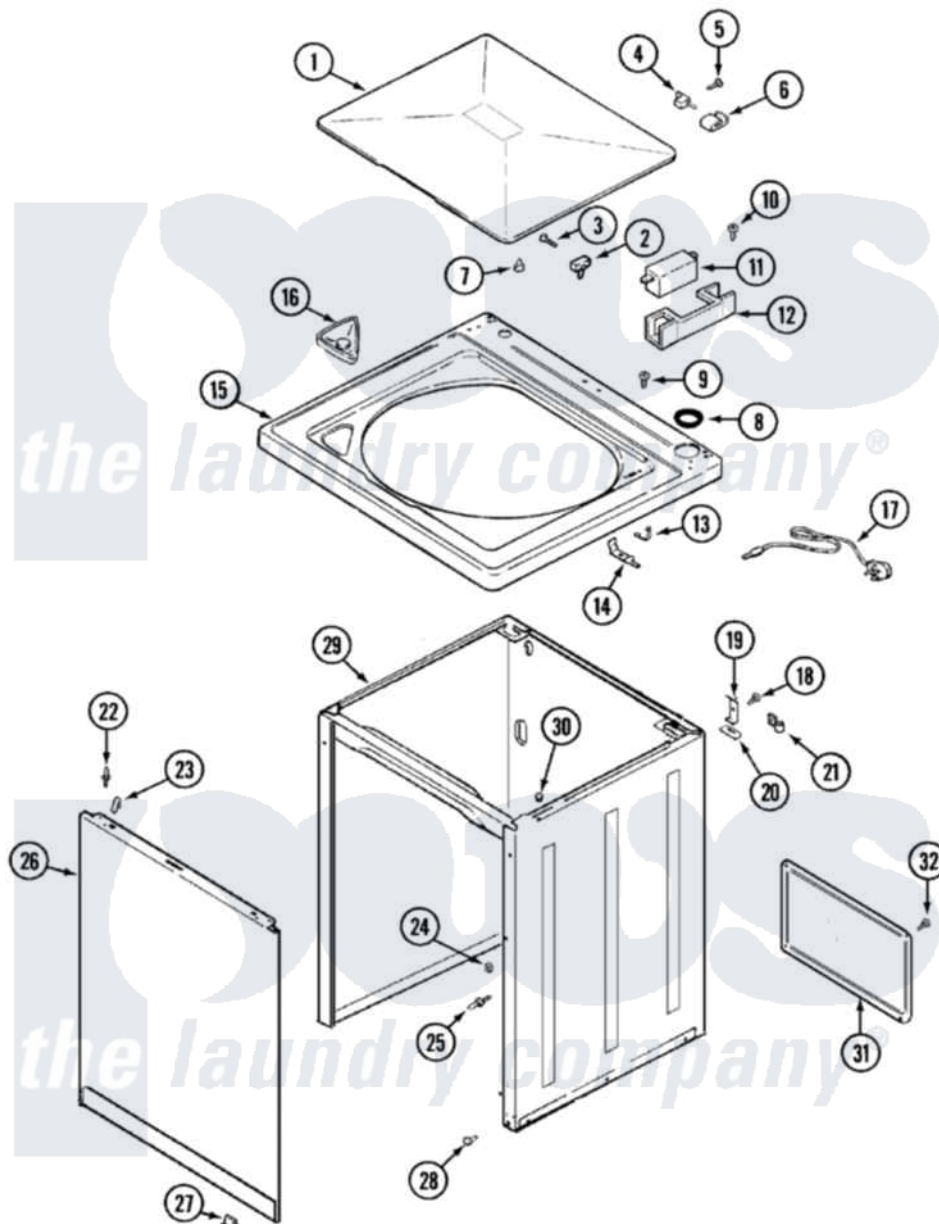

# Admiral LATA401AGE 04 - TOP

Admiral [Residential Admiral LATA401AGE Washer Parts](#) Parts Diagram 04 - TOP  
 Click on the part number to view part

Item	Original Part Number	Replaced By	Status	Part Description
1	<a href="#">35-2026</a>			Lid
2	<a href="#">25-7436</a>			Nylite Washer
"	<a href="#">43-0057</a>			Actuator, Door Switch
3	<a href="#">25-7438</a>			Screw
4	<a href="#">35-2045</a>			Pin, Hinge
5	<a href="#">25-7893</a>			Screw
6	<a href="#">35-2044</a>			Hinge, Lid
7	<a href="#">35-0581</a>			Bumper, Door
8	<a href="#">35-2063</a>			Bushing, Insulator
"	<a href="#">35-2064</a>			Bushing, Insulating
9	25-7463	<a href="#">7101P012-60</a>		Screw
10	25-7437	<a href="#">40040701</a>		Screw, Tapping No.6b-20
11	35-2904		Not Available	PAD, LID SWITCH
"	35-3382	<a href="#">12001187</a>		Kit, Lid Switch Assembly
12	35-2795	<a href="#">12001187</a>		Kit, Lid Switch Assembly
13	<a href="#">25-7878</a>			Clip

14	35-3076	<a href="#">12001187</a>	Kit, Lid Switch Assembly
15	<a href="#">35-2739</a>		Top, Cabinet
16	<a href="#">21001167</a>		Dispenser, Bleach
17	35-1011	Not Available	SERVICE CORD
"	<a href="#">35-1007</a>		Strain Relief
18	<a href="#">25-7893</a>		Screw
19	33-7450	<a href="#">35-2846</a>	Hinge, Cabinet Top
20	<a href="#">33-0930</a>		Pad, Top Hinge
21	25-7796	<a href="#">596669</a>	Clamp, Manifold
22	<a href="#">53-0643</a>		Pin, Locator
23	<a href="#">25-7220</a>		Clip, Cabinet Top
24	25-0224	<a href="#">3400029</a>	Nut, Adapter Plate
25	<a href="#">53-0643</a>		Pin, Locator
26	<a href="#">35-2084</a>		Panel, Front
27	<a href="#">53-0120</a>		Clip, Front Panel
28	<a href="#">33-2653</a>		Bumper, Cabinet
29	35-2106	<a href="#">21001871</a>	Cabinet
30	<a href="#">33-2653</a>		Bumper, Cabinet
31	35-2108	<a href="#">21001871</a>	Cabinet
32	25-7733	<a href="#">681414</a>	Screw, 10AB X 1/2