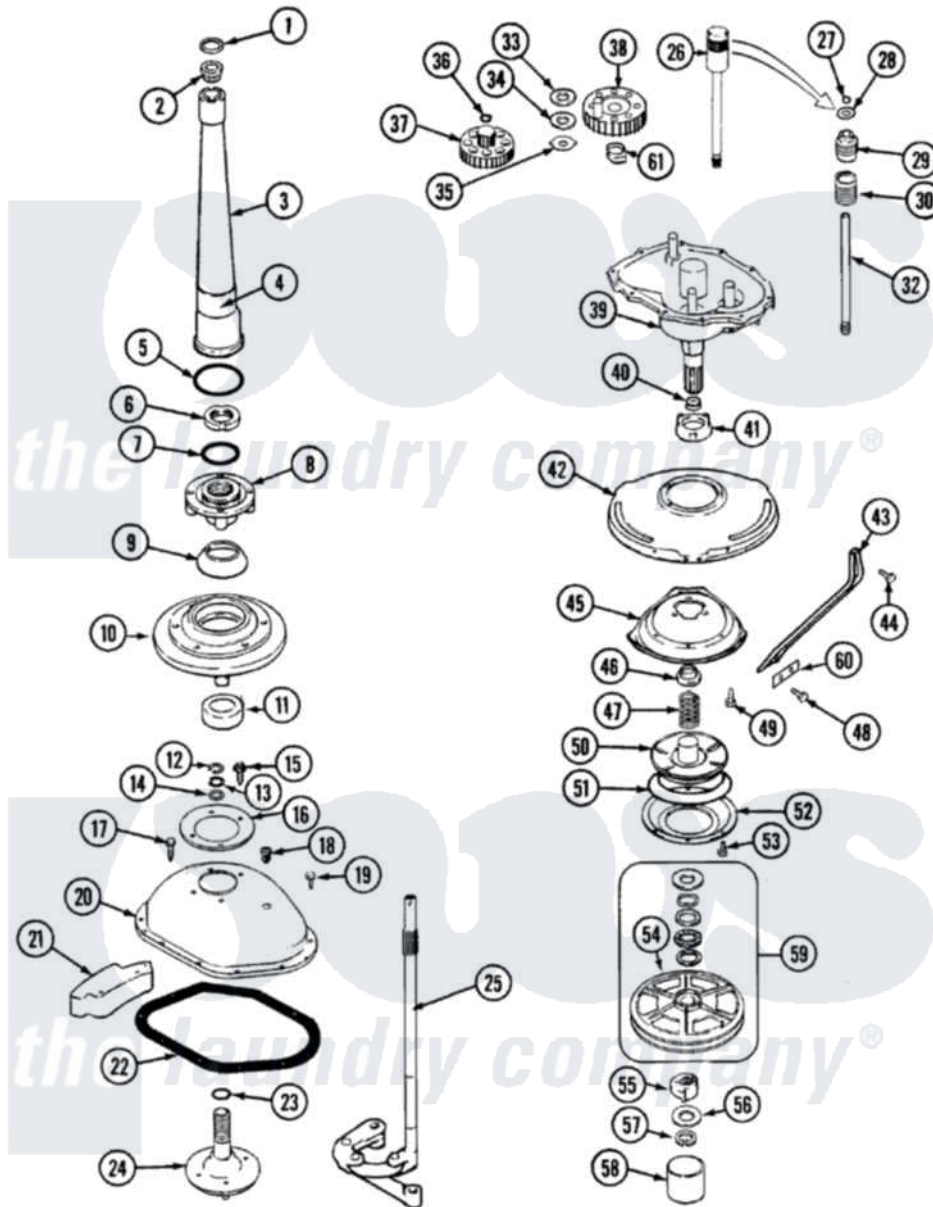

Admiral LATA401AGE 05 - TRANSMISSION (LATA401AGE SERIES 10)

Admiral [Residential Admiral LATA401AGE Washer Parts](#) Parts Diagram 05 - TRANSMISSION (LATA401AGE SERIES 10)

[Click on the part number to view part](#)

Item	Original Part Number	Replaced By	Status	Part Description
1	25-7941			"O" Ring, Agtr Drive Shaft
2	35-2835	21001066		Bearing, Centerpost
3	35-2983		Not Available	CENTERPOST ASSY.
"	35-2792	21001401		Center Pos
4	35-3214	33-6790		Bearing, Agitator
5	35-2906			Seal, Centerpost Bottom
6	35-2791			Nut, Spin Tube
7	25-7938			"O" Ring, Basket Drive Hub
8	35-3647	W10219156		Tub Seal
9	35-2974			Tub Seal/Hub Assembly
10	35-2716	12001561		Bearing And Seal Housing Assembly
11	35-2205			Bearing, Spin
"	35-2972	12001561		Bearing And Seal Housing Assembly
12	25-7949		Not Available	RING, RETAINING (AG. SHAFT)