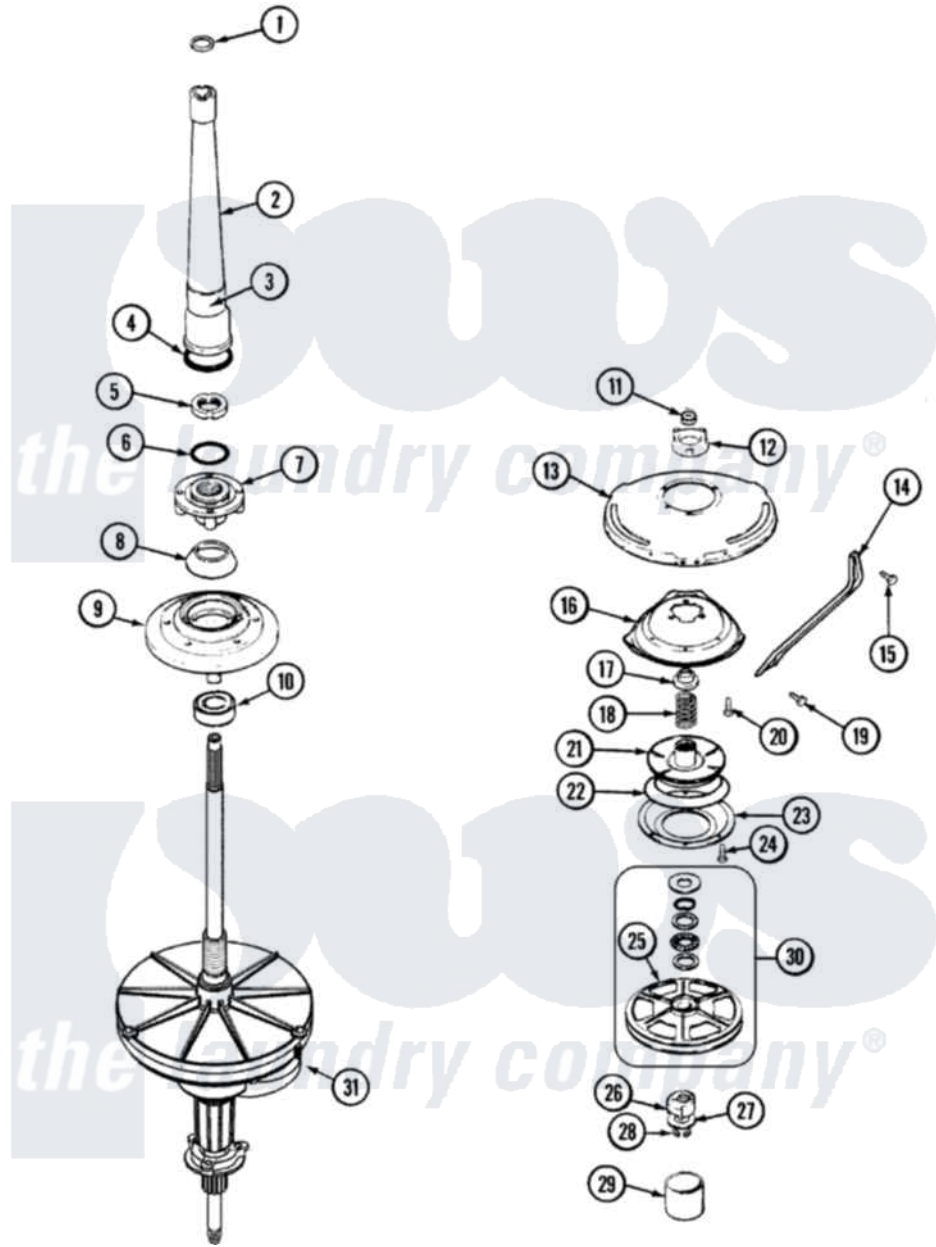

Admiral LATA401AGE 06 - TRANSMISSION (LATA401AGE SERIES 11)

Admiral Residential Admiral LATA401AGE Washer Parts Parts Diagram 06 - TRANSMISSION (LATA401AGE SERIES 11)

Click on the part number to view part

Item	Original Part Number	Replaced By	Status	Part Description
1	25-7941			"O" Ring, Agtr Drive Shaft
2	35-2792	21001401		Center Pos
3	33-6790			Bearing, Agitator
"	35-2983		Not Available	CENTERPOST ASSY.
4	35-2906			Seal, Centerpost Bottom
5	35-2791			Nut, Spin Tube
6	25-7938			"O" Ring, Basket Drive Hub
7	35-3647	W10219156		Tub Seal
8	35-2974			Tub Seal/Hub Assembly
9	35-2716	12001561		Bearing And Seal Housing Assembly
10	35-2972	12001561		Bearing And Seal Housing Assembly
"	35-2205			Bearing, Spin
"	12001561			Bearing And Seal Housing Assembly
11	35-2010	207843		Lip Seal Repair Kit

12	35-2973	35-6680	Transmission
"	12001562		Bearing Assembly
"	35-2730	12001562	Bearing Assembly
13	21001162	21001518	Support, Tub
14	21001164	Not Available	BRACE, TUB
15	25-7895	21001858	Screw 5/16-18 x 1/2
16	21001163		Housing, Suspension
17	35-2017		Retainer, Brake Spring
18	35-2112	21001910	Spring, Brake
19	25-7930	21001858	Screw 5/16-18 x 1/2
20	25-7895	21001858	Screw 5/16-18 x 1/2
21	35-2948	35-6714	Brake Roto
22	21001161	21002026	Snubber
23	35-2018	35-6918	Stator, Brake
24	21001065		Screw, No.10-24 x .50 Hxnibhd
25	35-3829	12002213	Thrust Bearing Kit
26	LA-2007	12002213	Thrust Bearing Kit
27	35-2132		Washer, 1.25ODX.530IDX.032
"	35-2082		Washer, 1.25ODX.530IDX.062
28	25-7854		Ring, Retaining
29	35-2007		Cap, Dust
30	12500036	12002213	Thrust Bearing Kit
31	21001394	35-6680	Transmission