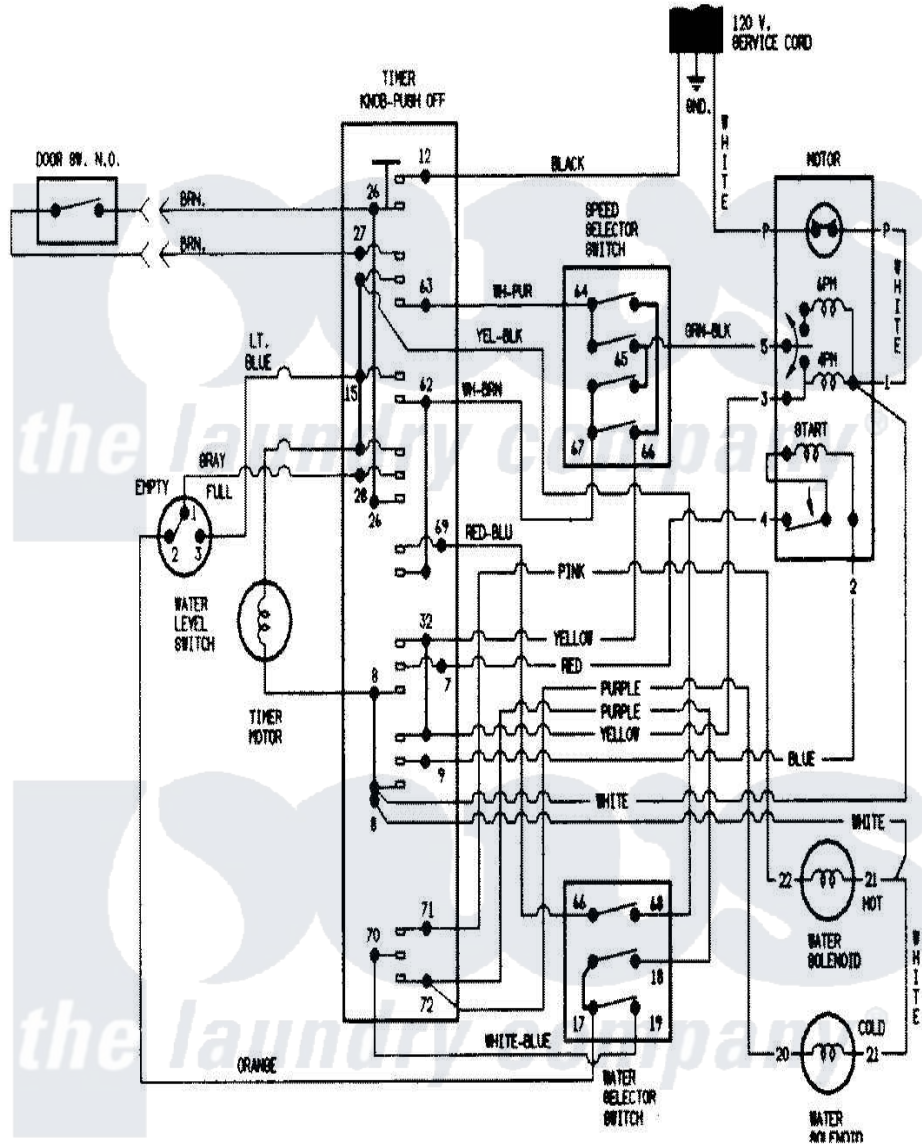

Admiral LATA401AGE 08 - WIRING INFORMATION

Admiral [Residential Admiral LATA401AGE Washer Parts](#) Parts Diagram 08 - WIRING INFORMATION
 Click on the part number to view part

Item	Original Part Number	Replaced By	Status	Part Description
NI	15002006		Not Available	WIRING INFORMATION