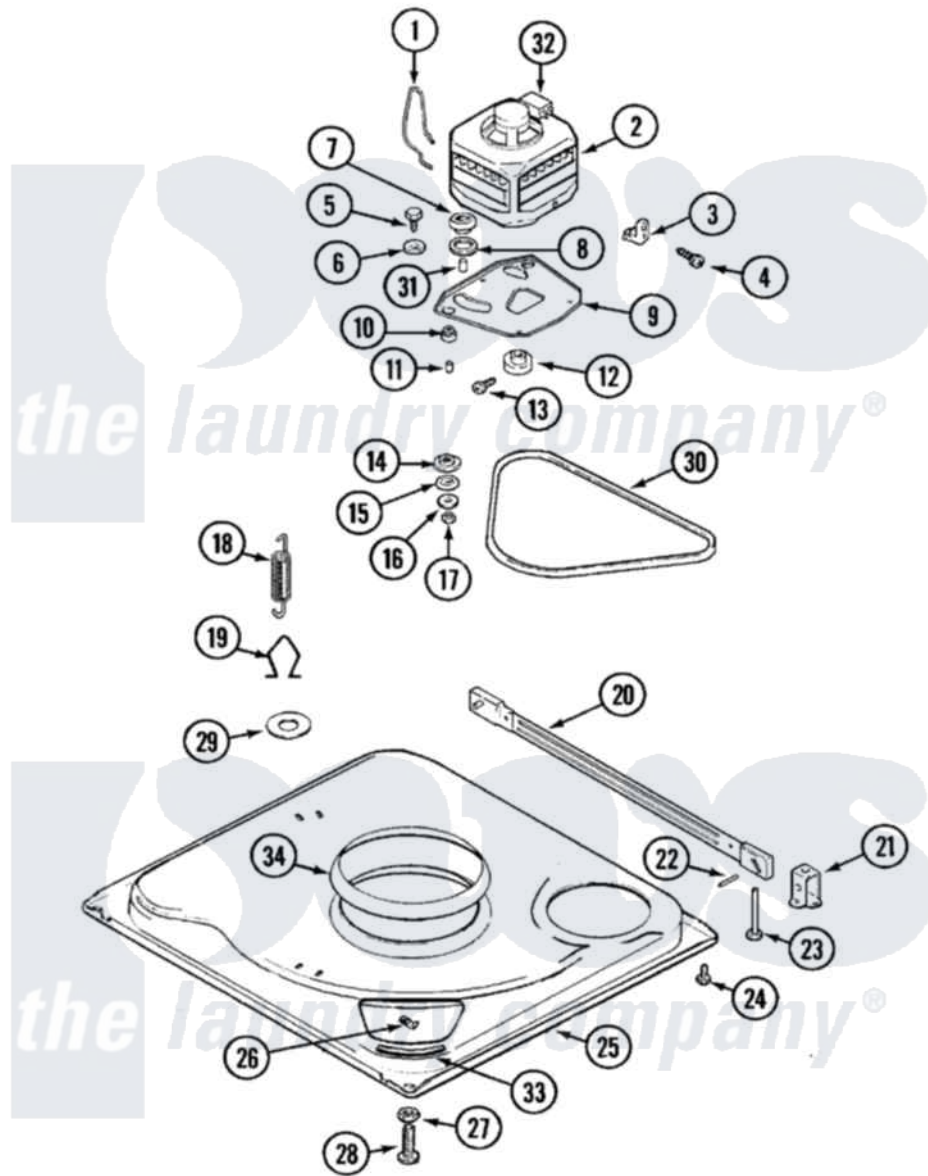

# Admiral LATA401AGM 01 - BASE

Admiral [Residential Admiral LATA401AGM Washer Parts](#) Parts Diagram 01 - BASE  
 Click on the part number to view part

Item	Original Part Number	Replaced By	Status	Part Description
1	21001110	<a href="#">22004376</a>		Spring, Motor Pivot
2	21001231	<a href="#">LA-2003</a>		Motor Replacement Kit
3	21001109	<a href="#">21001486</a>		Foot Slide, Isolator
4	W10124350		Not Available	NOT REQUIRED PART OR SEE NOTE NOT REQUIRED
5	25-7833	<a href="#">21001977</a>		Screw
6	<a href="#">25-7834</a>			Washer, Motor/Base Screw
7	<a href="#">33-9946</a>			Isolator, Motor
8	33-9944	<a href="#">35-3570</a>		Washer, Motor Pivot
9	21001111	<a href="#">21001783</a>		Plate And Screw Assembly
10	<a href="#">35-3646</a>			Isolator, Motor Plate
11	<a href="#">25-7831</a>			Spacer, Mounting
12	33-1171	<a href="#">21001833</a>		Pulley, Motor
13	<a href="#">25-7117</a>			Set Screw
14	33-9943	<a href="#">35-3571</a>		Slide, Motor Pivot
15	<a href="#">33-9967</a>			Washer, Motor Isolator
16	<a href="#">25-7047</a>			Washer, Flat