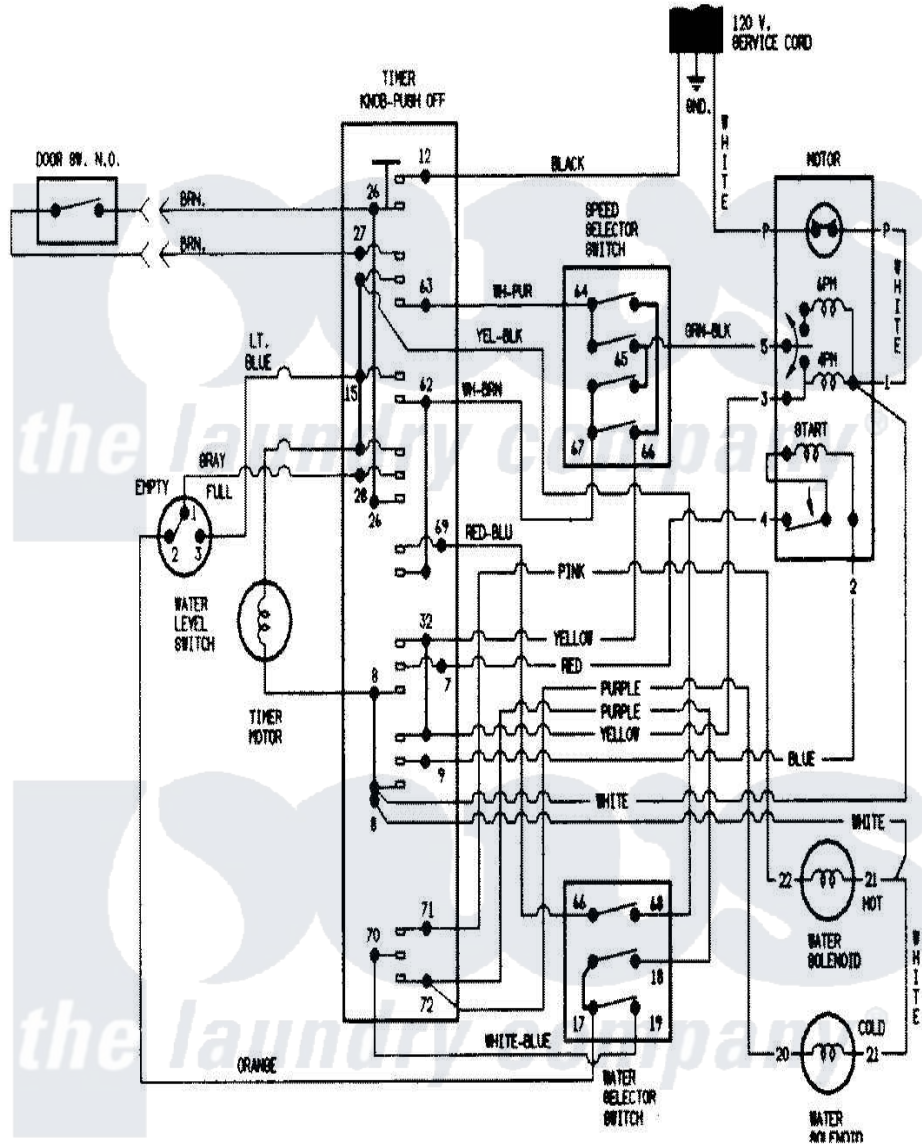

Admiral LATA401AGM 07 - WIRING INFORMATION

Admiral [Residential Admiral LATA401AGM Washer Parts](#) Parts Diagram 07 - WIRING INFORMATION
 Click on the part number to view part

Item	Original Part Number	Replaced By	Status	Part Description
NI	15002006		Not Available	WIRING INFORMATION