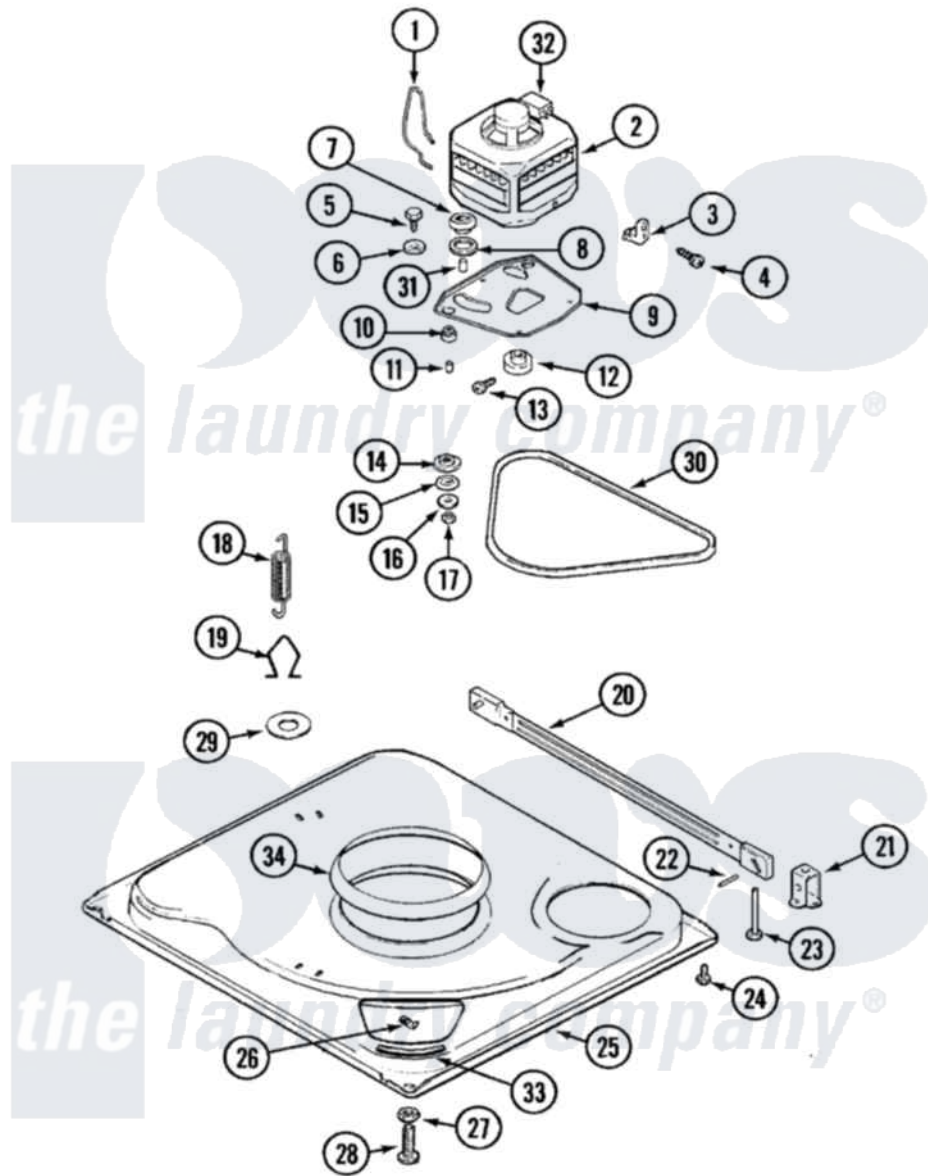

Admiral LATA401AKE 01 - BASE

Admiral [Residential Admiral LATA401AKE Washer Parts](#) Parts Diagram 01 - BASE
 Click on the part number to view part

Item	Original Part Number	Replaced By	Status	Part Description
1	21001110	22004376		Spring, Motor Pivot
2	21001231	LA-2003		Motor Replacement Kit
3	21001109	21001486		Foot Slide, Isolator
4	W10124350		Not Available	NOT REQUIRED PART OR SEE NOTE NOT REQUIRED
5	25-7833	21001977		Screw
6	25-7834			Washer, Motor/Base Screw
7	33-9946			Isolator, Motor
8	33-9944	35-3570		Washer, Motor Pivot
9	21001111	21001783		Plate And Screw Assembly
10	35-3646			Isolator, Motor Plate
11	25-7831			Spacer, Mounting
12	35-2124	W10143344		Pulley
13	25-7117			Set Screw
14	33-9943	35-3571		Slide, Motor Pivot
15	33-9967			Washer, Motor Isolator
16	25-7047			Washer, Flat

17	25-7325	Y707702	Locknut
18	21001138	22002922	Tool, Spring Removal
"	21001165		Spring, Suspension
19	21001166		Hook, Suspension Spring
20	35-2049	21001881	Bar, Stabilizer
21	35-2046		Bracket, Stabilizer
22	35-2052		Pin, Stabilizer
23	35-3020	22004469	Leg And Foot Self Stabalizing
24	25-7828	489483	Screw 10-32 X 1/2
25	21001169	12002701	Base Kit
26	25-7838	25-7845	Speednut, Motor
27	25-7915		Hex Nut
28	35-0772	25001119	Foot And Pad Assembly
"	35-0837	25001119	Foot And Pad Assembly
29	Y25-7951		Washer, Suspension Hook
30	21352320		Belt, Drive
31	25-7830		Spacer
32	33-9765		Switch, Motor
33	35-2065		Pad, Motor Plate
34	21001161	21002026	Snubber