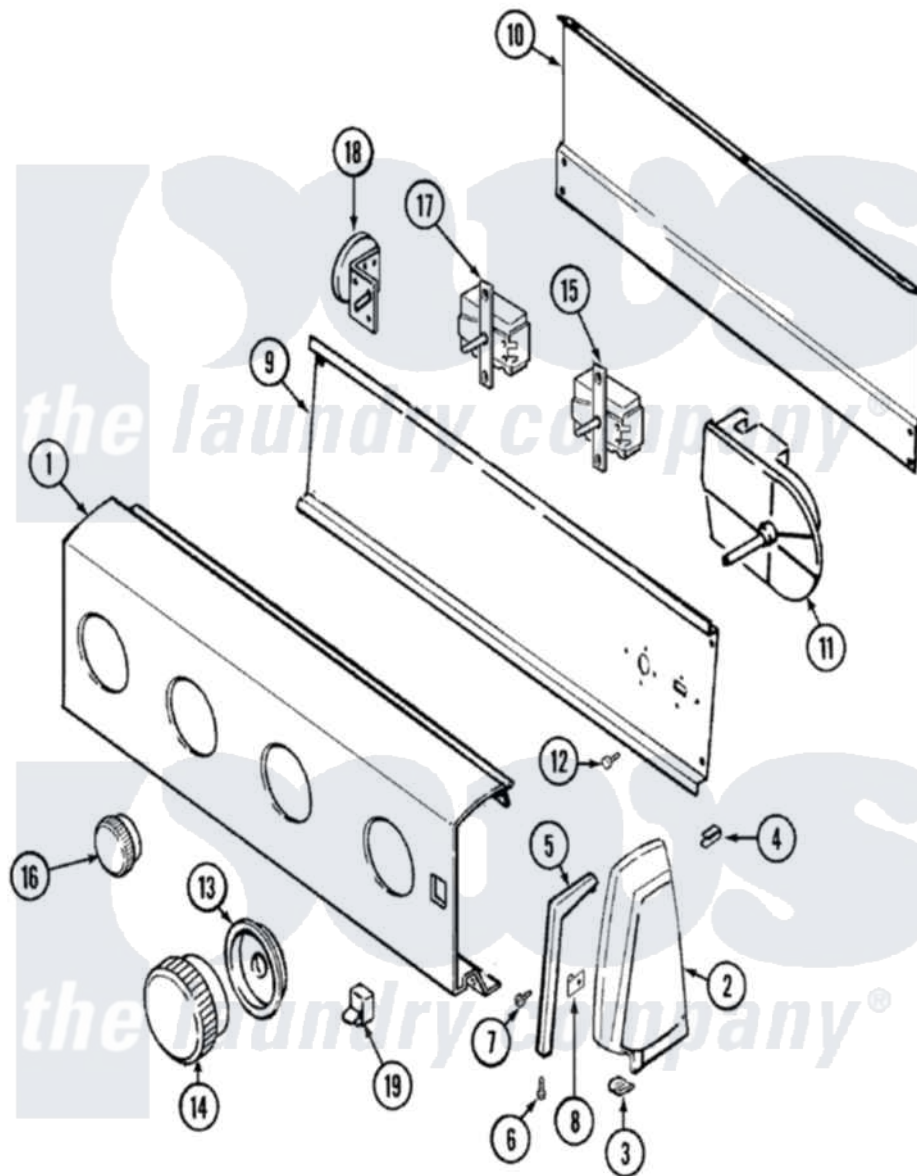

Admiral LATA401AKE 02 - CONTROL PANEL

Admiral [Residential Admiral LATA401AKE Washer Parts](#) Parts Diagram 02 - CONTROL PANEL
 Click on the part number to view part

Item	Original Part Number	Replaced By	Status	Part Description
1	21001392		Not Available	PANEL, CONTROL (WHT)
"	25-7702			Speedclip, End Cap To Control Panel
"	25-7793			Screw
2	35-2669		Not Available	CAP, END (LT)(WHT)
"	35-2668	21001453		Cap- End
3	25-7697	25-2219		Screw
"	25-7851			Speedclip, End Cap To Top
4	25-7435	33002917		Screw, No.10-16
"	25-7852			Speedclip, Rr Shld To End Cap
5	31001054		Not Available	TRIM, ENDCAP (RT WHT)
"	31001055		Not Available	TRIM, ENDCAP (LT WHT)
6	25-7760			Screw
7	25-3092	90767		Screw, 8A X 3/8 HeX Washer Head Tapping
8	25-7702			Speedclip, End Cap To Control Panel

9	21001303		Not Available	SHIELD, CONTROL
"	53-2504	31001193		Pad, Shield
10	25-3457			Screw, Sems
"	25-3092	90767		Screw, 8A X 3/8 HeX Washer Head Tapping
"	25-7853	25-7933		Ring, Retaining
"	35-2688	21001460		Shield, Rear
11	21001349			Timer, Export
12	25-0205	216412		Screw, Bracket To Timer
13	21001238	21001502		Skirt Ri
14	21001237			Knob, Timer
15	21001225			Switch, Water Temperature
"	25-3092	90767		Screw, 8A X 3/8 HeX Washer Head Tapping
16	21001239			Knob, Selector
17	25-3092	90767		Screw, 8A X 3/8 HeX Washer Head Tapping
"	21001280			Switch, Speed
18	25-3092	90767		Screw, 8A X 3/8 HeX Washer Head Tapping
"	35-3691	21001554		Switch, Water Level
19	35-3204			Switch, Paddle 2 Pos.
20	21001399		Not Available	MANUAL, USE & CARE