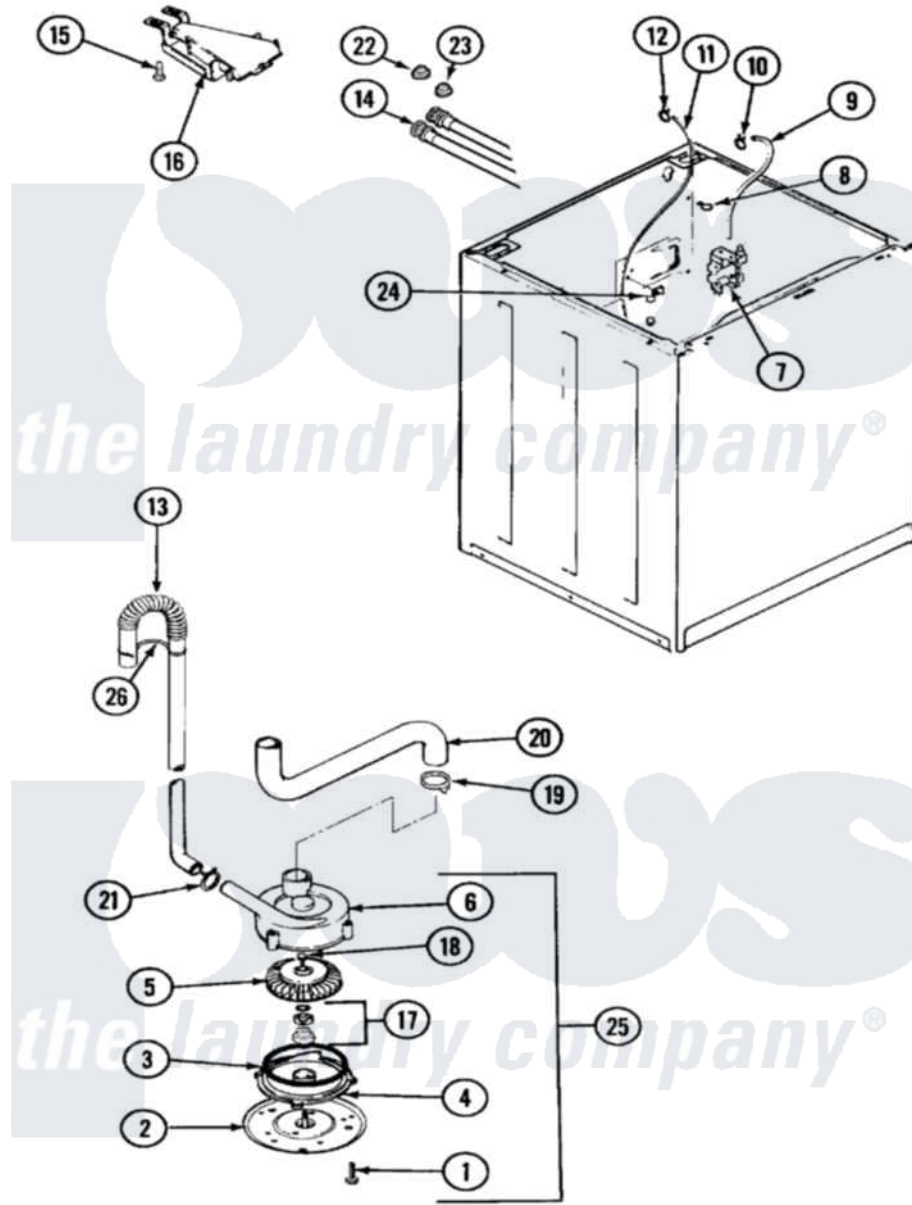

# Admiral LATA401AKE 03 - PUMP

Admiral [Residential Admiral LATA401AKE Washer Parts](#) Parts Diagram 03 - PUMP  
 Click on the part number to view part

Item	Original Part Number	Replaced By	Status	Part Description
1	25-7405	<a href="#">3196164</a>		Screw
2	33-6035		Not Available	PLATE & PULLEY ASSY.
3	<a href="#">33-6032</a>			Gasket
4	<a href="#">35-2058</a>			Base, Pump
5	35-2057	<a href="#">35-6465</a>		Pump Assem
6	35-2056		Not Available	HOUSING, PUMP
7	<a href="#">25-7220</a>			Clip, Cabinet Top
"	<a href="#">35-2375</a>			Valve, Water Mixing-230V
8	25-7867	<a href="#">596669</a>		Clamp, Manifold
9	35-3623	<a href="#">12002749</a>		Hose, Flume Kit
10	25-7867	<a href="#">596669</a>		Clamp, Manifold
11	35-2322	<a href="#">21001748</a>		Hose, Pressure Switch
"	35-2261		Not Available	PAD, PRESSURE SWITCH HOSE
12	25-7796	<a href="#">596669</a>		Clamp, Manifold
13	35-3539	<a href="#">21001872</a>		Hose, Drain
14	35-0874	<a href="#">76313</a>		Hosefill

"	<a href="#">35-3401</a>		Inlet Hose Assembly
"	33-7891	<a href="#">89503</a>	Hose-Inlet
"	<a href="#">35-3400</a>		Inlet Hose Assembly
15	25-3092	<a href="#">90767</a>	Screw, 8A X 3/8 HeX Washer Head Tapping
16	35-2051	<a href="#">21001760</a>	Flume Assembly / Water Diverter
17	<a href="#">35-0707</a>		Seal, Seat And "O" Ring
18	25-7894	<a href="#">W10001180</a>	Screw
19	25-6068	<a href="#">285655</a>	Clamp, Hose
20	35-3584	<a href="#">21001915</a>	Hose, Tub To Pump
21	25-7080	<a href="#">285655</a>	Clamp, Hose
22	<a href="#">25-7048</a>		Washer
23	33-7313	<a href="#">33-4264N</a>	Strainer And Washer Kit
24	<a href="#">33-6099</a>		Clamp
25	35-2099	<a href="#">35-6465</a>	Pump Assem
"	<a href="#">35-2344</a>		Restrictor, Flow
26	33-9537	<a href="#">22003814</a>	Retainer, Drain Hose