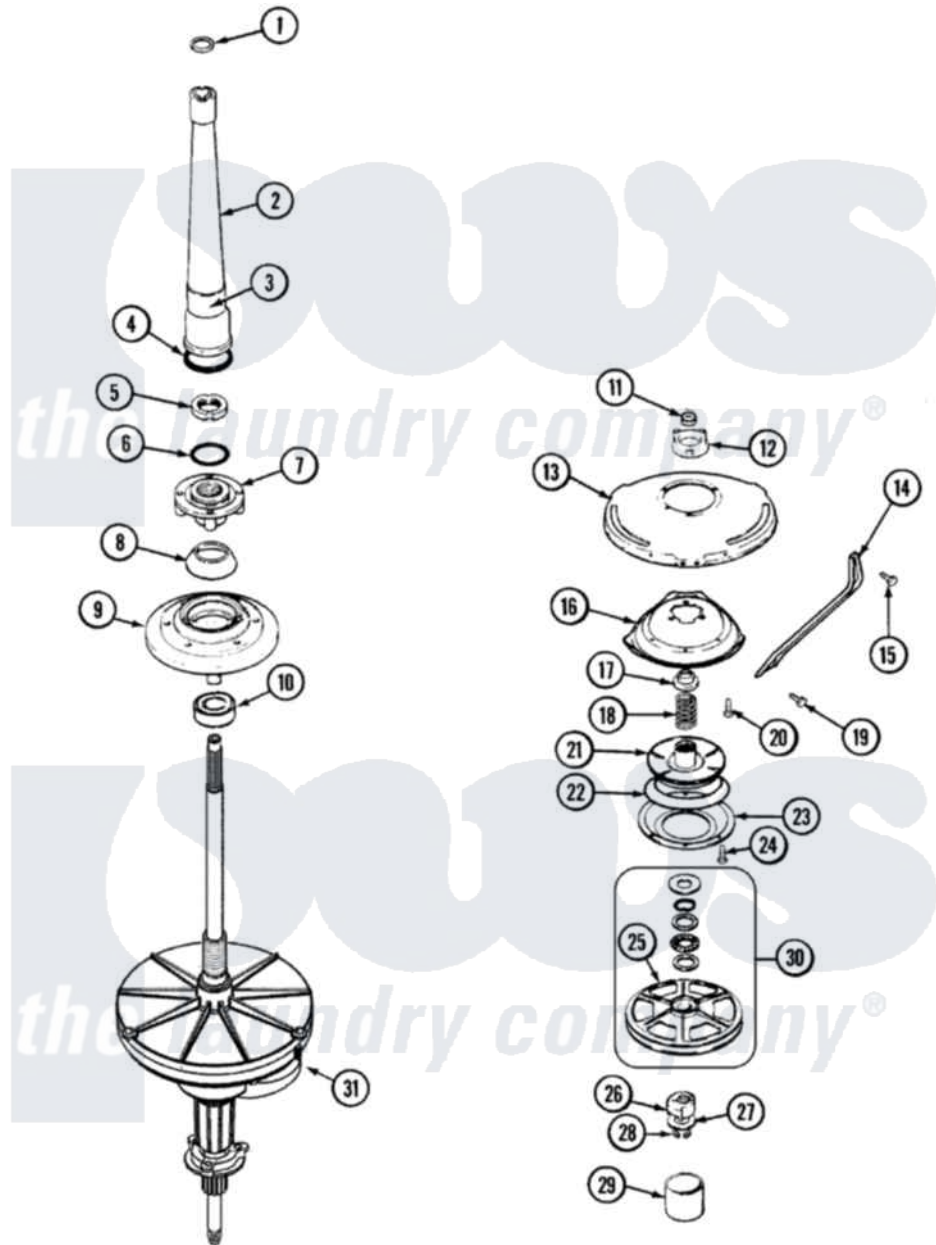

Admiral LATA401AKE 05 - TRANSMISSION (LATA401AGM/KE/RE SERIES10)

Admiral [Residential Admiral LATA401AKE Washer Parts](#) Parts Diagram 05 - TRANSMISSION (LATA401AGM/KE/RE SERIES10)

[Click on the part number to view part](#)

Item	Original Part Number	Replaced By	Status	Part Description
1	25-7941			"O" Ring, Agtr Drive Shaft
2	35-2792	21001401		Center Pos
3	33-6790			Bearing, Agitator
"	35-2983		Not Available	CENTERPOST ASSY.
4	35-2906			Seal, Centerpost Bottom
5	35-2791			Nut, Spin Tube
6	25-7938			"O" Ring, Basket Drive Hub
7	35-3647	W10219156		Hub Seal
8	35-2974			Hub Seal/Hub Assembly
9	35-2716	12001561		Bearing And Seal Housing Assembly
10	35-2972	12001561		Bearing And Seal Housing Assembly
"	35-2205			Bearing, Spin
"	12001561			Bearing And Seal Housing Assembly

11	35-2010	207843	Lip Seal Repair Kit
12	35-2973	35-6680	Transmission
"	12001562		Bearing Assembly
"	35-2730	12001562	Bearing Assembly
13	21001162	21001518	Support, Tub
14	21001164	Not Available	BRACE, TUB
15	25-7895	21001858	Screw 5/16-18 x 1/2
16	21001163		Housing, Suspension
17	35-2017		Retainer, Brake Spring
18	35-2112	21001910	Spring, Brake
19	25-7930	21001858	Screw 5/16-18 x 1/2
20	25-7895	21001858	Screw 5/16-18 x 1/2
21	35-2948	35-6714	Brake Roto
22	21001161	21002026	Snubber
23	35-2018	35-6918	Stator, Brake
24	21001065		Screw, No.10-24 x .50 Hxnibhd
25	35-3829	12002213	Thrust Bearing Kit
26	LA-2007	12002213	Thrust Bearing Kit
27	35-2132		Washer, 1.25ODX.530IDX.032
"	35-2082		Washer, 1.25ODX.530IDX.062
28	25-7854		Ring, Retaining
29	35-2007		Cap, Dust
30	12500036	12002213	Thrust Bearing Kit
31	21001394	35-6680	Transmission