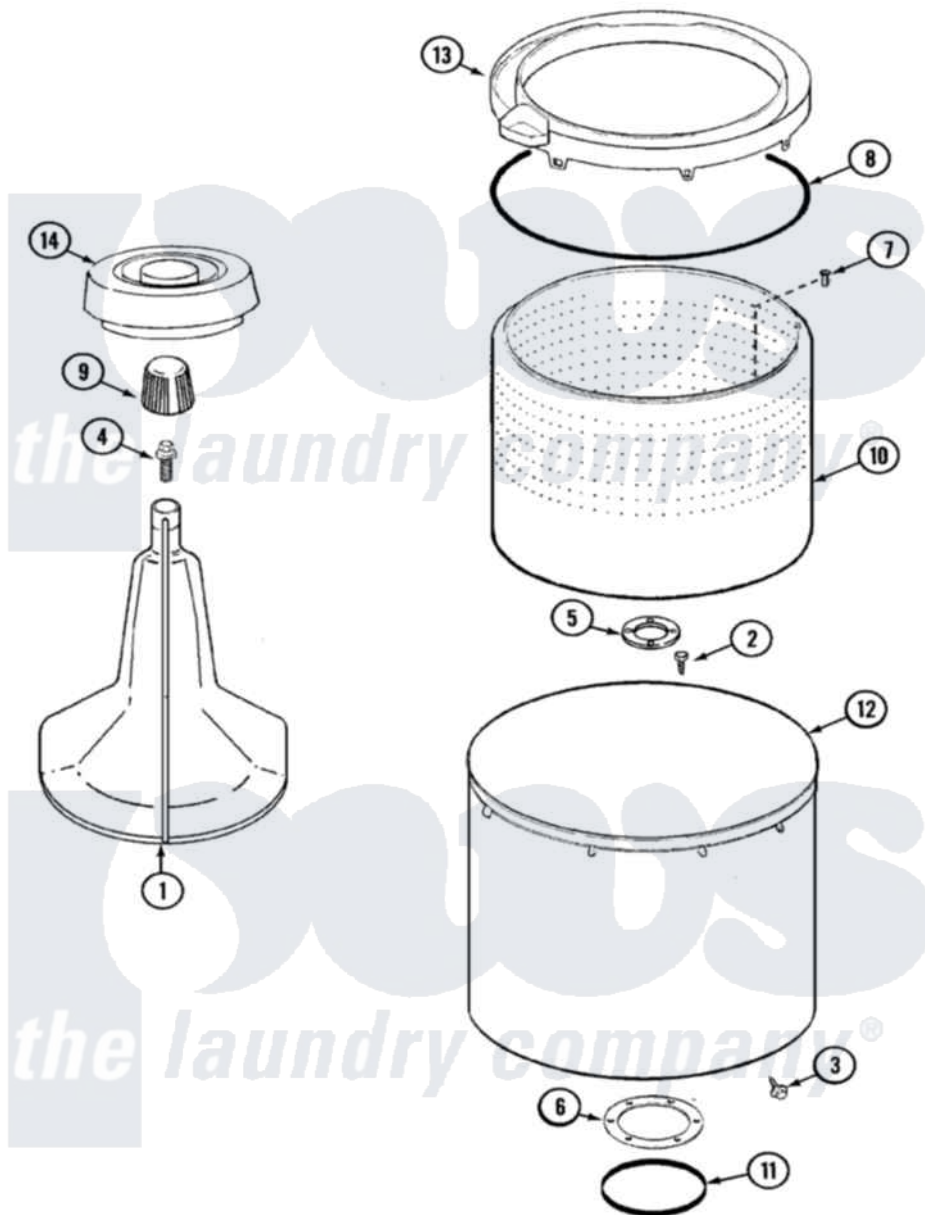

Admiral LATA401AKE 06 - TUB

Admiral [Residential Admiral LATA401AKE Washer Parts](#) Parts Diagram 06 - TUB
 Click on the part number to view part

Item	Original Part Number	Replaced By	Status	Part Description
1	35-3580			Agitator
2	25-7947	21001063		Screw, Shoulder
3	25-7953	22002933		Screw
4	25-7948	W10309247		Screw
5	35-3685			Gasket, Basket To Centerpost
6	35-3686			Gasket, Tub To Housing
7	25-7965	3400504		Screw
8	35-2328			Seal, Tub Top
9	35-2733			Cap, Agitator
10	35-3687		Not Available	BASKET, SPIN
11	35-2978			Seal, Tub/Housing
12	35-3700			Tub Assembly
13	35-3578		Not Available	TOP, TUB
"	35-2262		Not Available	SHIELD, TUB TOP
14	35-2550			Dispenser, Rinse