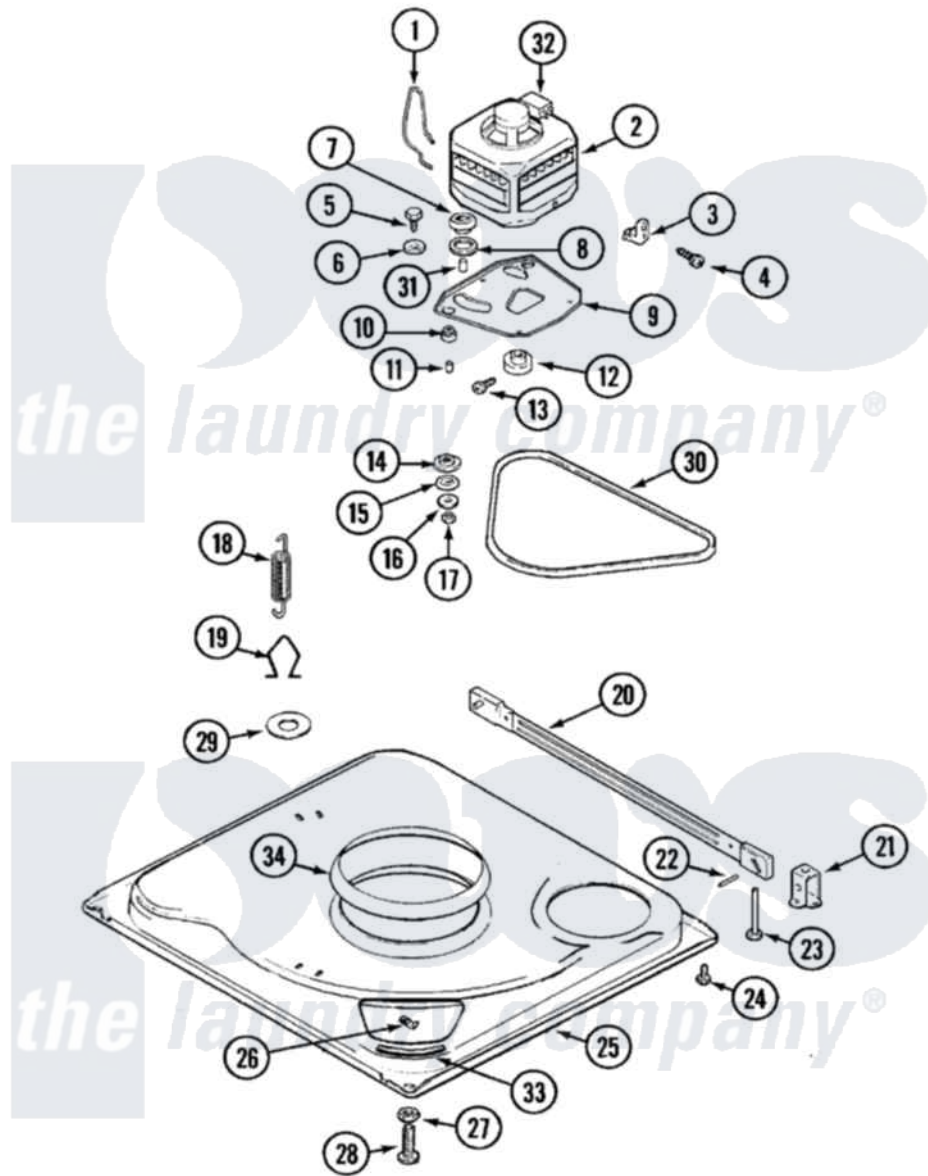

Admiral LATA401ARE 01 - BASE

Admiral [Residential Admiral LATA401ARE Washer Parts](#) Parts Diagram 01 - BASE
 Click on the part number to view part

Item	Original Part Number	Replaced By	Status	Part Description
1	21001110	22004376		Spring, Motor Pivot
2	21001231	LA-2003		Motor Replacement Kit
3	21001109	21001486		Foot Slide, Isolator
4	W10124350		Not Available	NOT REQUIRED PART OR SEE NOTE NOT REQUIRED
5	25-7833	21001977		Screw
6	25-7834			Washer, Motor/Base Screw
7	33-9946			Isolator, Motor
8	33-9944	35-3570		Washer, Motor Pivot
9	21001111	21001783		Plate And Screw Assembly
10	35-3646			Isolator, Motor Plate
11	25-7831			Spacer, Mounting
12	33-1171	21001833		Pulley, Motor
13	25-7117			Set Screw
14	33-9943	35-3571		Slide, Motor Pivot
15	33-9967			Washer, Motor Isolator
16	25-7047			Washer, Flat

17	25-7325	Y707702	Locknut
18	21001165		Spring, Suspension
"	21001138	22002922	Tool, Spring Removal
19	21001166		Hook, Suspension Spring
20	35-2049	21001881	Bar, Stabilizer
21	35-2046		Bracket, Stabilizer
22	35-2052		Pin, Stabilizer
23	35-3020	22004469	Leg And Foot Self Stabalizing
24	25-7828	489483	Screw 10-32 X 1/2
25	21001169	12002701	Base Kit
26	25-7838	25-7845	Speednut, Motor
27	25-7915		Hex Nut
28	35-0772	25001119	Foot And Pad Assembly
"	35-0837	25001119	Foot And Pad Assembly
29	Y25-7951		Washer, Suspension Hook
30	35-2279		Belt, Drive
31	25-7830		Spacer
32	33-9765		Switch, Motor
33	35-2065		Pad, Motor Plate
34	21001161	21002026	Snubber