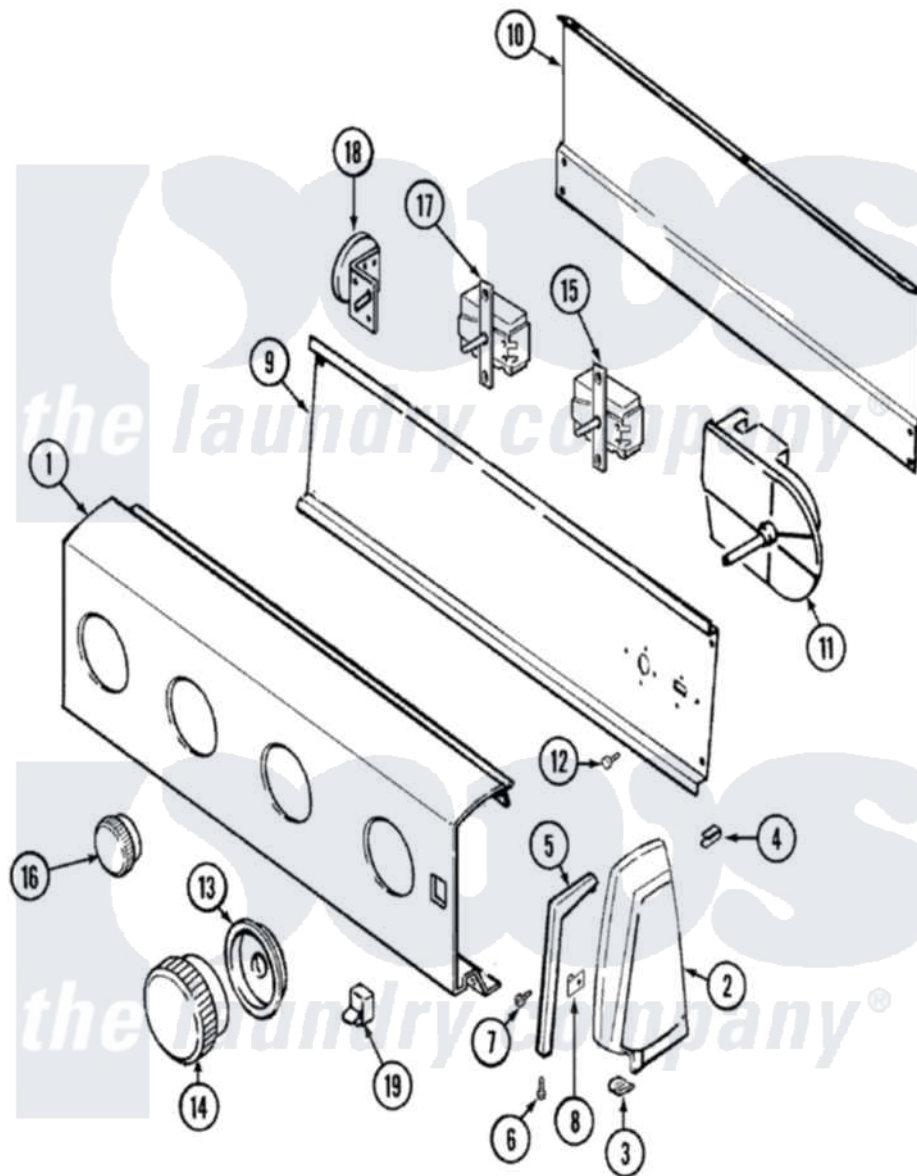

Admiral LATA401ARE 02 - CONTROL PANEL

Admiral [Residential Admiral LATA401ARE Washer Parts](#) Parts Diagram 02 - CONTROL PANEL
 Click on the part number to view part

Item	Original Part Number	Replaced By	Status	Part Description
1	21001392		Not Available	PANEL, CONTROL (WHT)
"	25-7702			Speedclip, End Cap To Control Panel
"	25-7793			Screw
2	35-2669		Not Available	CAP, END (LT)(WHT)
"	35-2668	21001453		Cap- End
3	25-7697	25-2219		Screw
"	25-7851			Speedclip, End Cap To Top
4	25-7435	33002917		Screw, No.10-16
"	25-7852			Speedclip, Rr Shld To End Cap
5	31001054		Not Available	TRIM, ENDCAP (RT WHT)
"	31001055		Not Available	TRIM, ENDCAP (LT WHT)
6	25-7760			Screw
7	25-3092	90767		Screw, 8A X 3/8 HeX Washer Head Tapping
8	25-7702			Speedclip, End Cap To Control Panel

9	21001303		Not Available	SHIELD, CONTROL
"	53-2504	31001193		Pad, Shield
10	25-3457			Screw, Sems
"	25-3092	90767		Screw, 8A X 3/8 HeX Washer Head Tapping
"	25-7853	25-7933		Ring, Retaining
"	35-2688	21001460		Shield, Rear
11	21001359			Timer, Export
12	25-0205	216412		Screw, Bracket To Timer
13	21001238	21001502		Skirt Ri
14	21001237			Knob, Timer
15	21001225			Switch, Water Temperature
"	25-3092	90767		Screw, 8A X 3/8 HeX Washer Head Tapping
16	21001239			Knob, Selector
17	25-3092	90767		Screw, 8A X 3/8 HeX Washer Head Tapping
"	21001280			Switch, Speed
18	25-3092	90767		Screw, 8A X 3/8 HeX Washer Head Tapping
"	35-3691	21001554		Switch, Water Level
19	35-3204			Switch, Paddle 2 Pos.
20	21001403		Not Available	MANUAL, USE & CARE