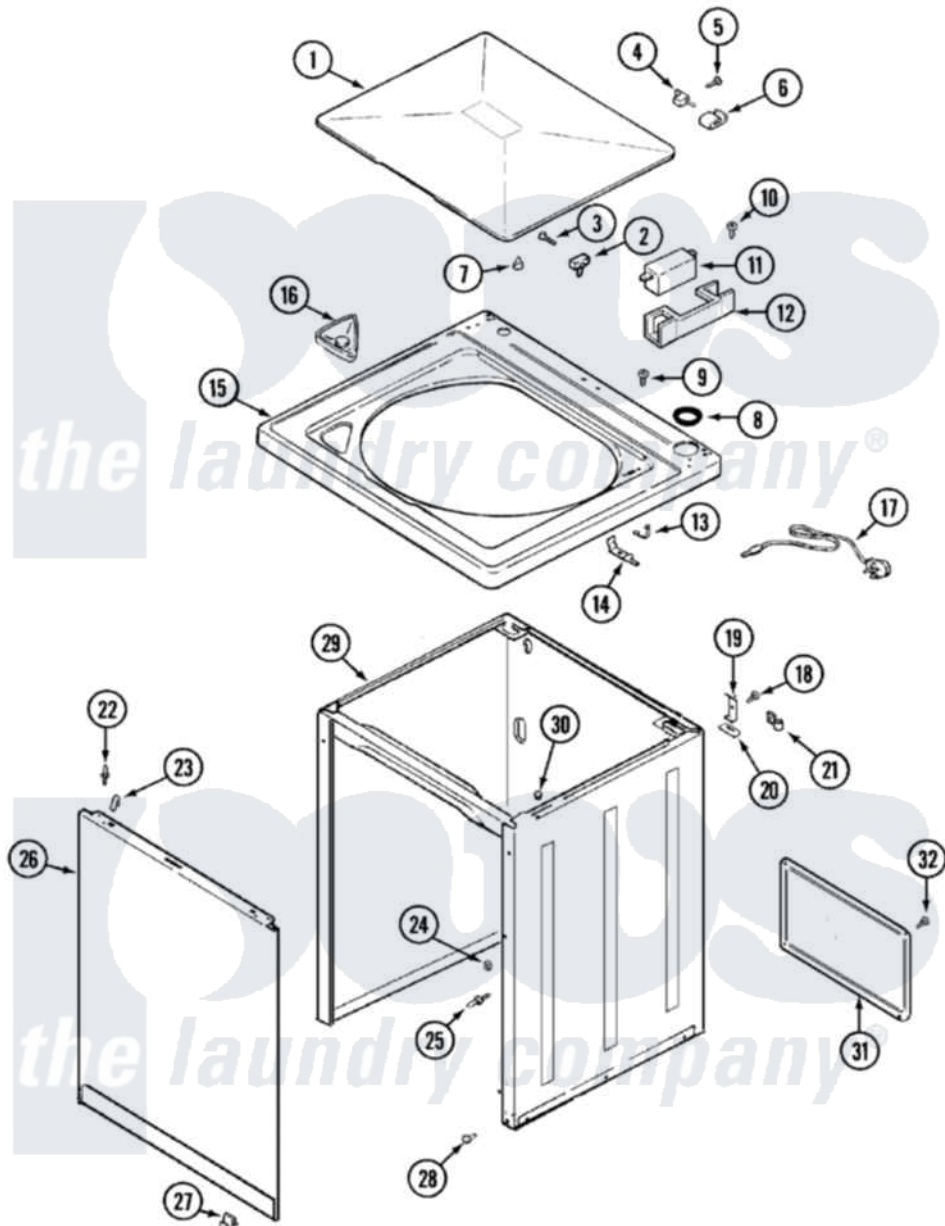

Admiral LATA401ARE 04 - TOP

Admiral [Residential Admiral LATA401ARE Washer Parts](#) Parts Diagram 04 - TOP
 Click on the part number to view part

Item	Original Part Number	Replaced By	Status	Part Description
1	35-2026			Lid
2	25-7436			Nylite Washer
"	43-0057			Actuator, Door Switch
3	25-7438			Screw
4	35-2045			Pin, Hinge
5	25-7893			Screw
6	35-2044			Hinge, Lid
7	35-0581			Bumper, Door
8	35-2063			Bushing, Insulator
"	35-2064			Bushing, Insulating
9	25-7463	7101P012-60		Screw
10	25-7437	40040701		Screw, Tapping No.6b-20
11	35-2904		Not Available	PAD, LID SWITCH
"	35-3382	12001187		Kit, Lid Switch Assembly
12	35-2795	12001187		Kit, Lid Switch Assembly
13	25-7878			Clip

14	35-3076	12001187	Kit, Lid Switch Assembly
15	35-2739		Top, Cabinet
16	21001167		Dispenser, Bleach
17	35-1007		Strain Relief
"	21001046	Not Available	CORD, POWER
18	25-7893		Screw
19	33-7450	35-2846	Hinge, Cabinet Top
20	33-0930		Pad, Top Hinge
21	25-7796	596669	Clamp, Manifold
22	53-0643		Pin, Locator
23	25-7220		Clip, Cabinet Top
24	25-0224	3400029	Nut, Adapter Plate
25	53-0643		Pin, Locator
26	35-2084		Panel, Front
27	53-0120		Clip, Front Panel
28	33-2653		Bumper, Cabinet
29	35-2106	21001871	Cabinet
30	33-2653		Bumper, Cabinet
31	35-2108	21001871	Cabinet
32	25-7733	681414	Screw, 10AB X 1/2