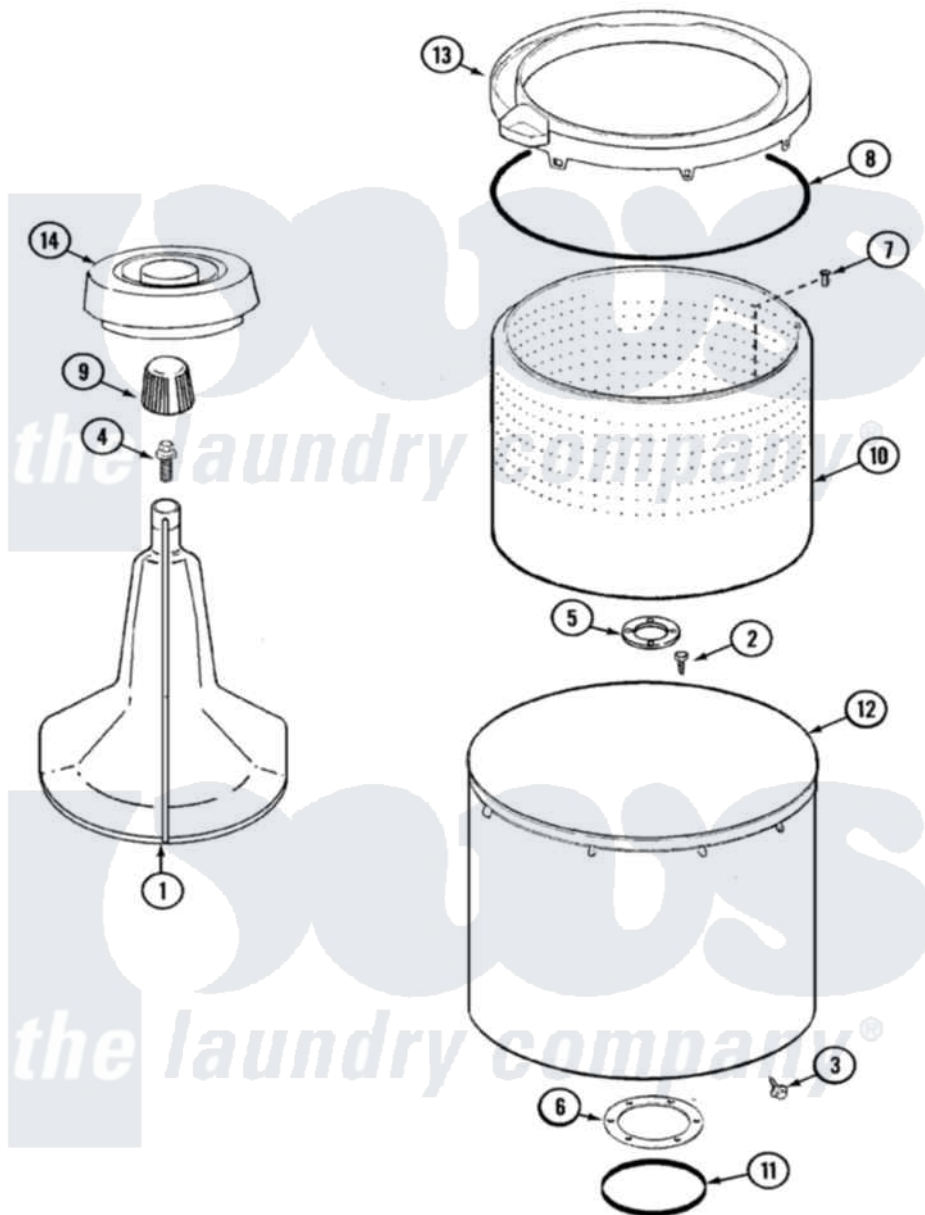

Admiral LATA401ARE 06 - TUB

Admiral [Residential Admiral LATA401ARE Washer Parts](#) Parts Diagram 06 - TUB
 Click on the part number to view part

Item	Original Part Number	Replaced By	Status	Part Description
1	35-3580			Agitator
2	25-7947	21001063		Screw, Shoulder
3	25-7953	22002933		Screw
4	25-7948	W10309247		Screw
5	35-3685			Gasket, Basket To Centerpost
6	35-3686			Gasket, Tub To Housing
7	25-7965	3400504		Screw
8	35-2328			Seal, Tub Top
9	35-2733			Cap, Agitator
10	35-3687		Not Available	BASKET, SPIN
11	35-2978			Seal, Tub/Housing
12	35-3700			Tub Assembly
13	35-3578		Not Available	TOP, TUB
"	35-2262		Not Available	SHIELD, TUB TOP
14	35-2550			Dispenser, Rinse