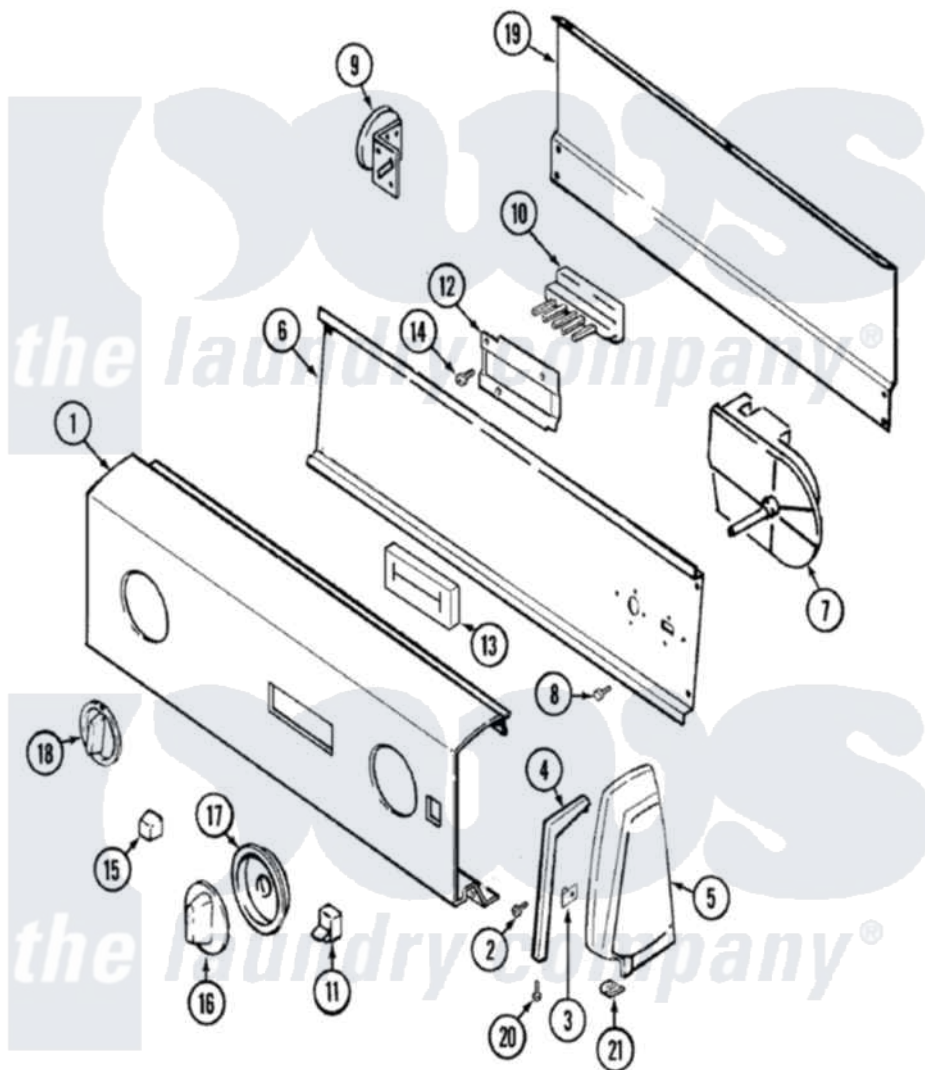

## Admiral LATA500AAE 02 - CONTROL PANEL (LATA500AAE)

Admiral [Residential Admiral LATA500AAE Washer Parts](#) Parts Diagram 02 - CONTROL PANEL (LATA500AAE)  
 Click on the part number to view part

Item	Original Part Number	Replaced By	Status	Part Description
1	21001080		Not Available	PANEL, CONTROL
"	25-7649	<a href="#">910187</a>		Screw
"	21001215		Not Available	PANEL, CONTROL
2	<a href="#">25-7760</a>			Screw
3	<a href="#">25-7702</a>			Speedclip, End Cap To Control Panel
4	31001054		Not Available	TRIM, ENDCAP (RT WHT)
"	31001055		Not Available	TRIM, ENDCAP (LT WHT)
5	35-2669		Not Available	CAP, END (LT)(WHT)
"	35-2668	<a href="#">21001453</a>		Cap- End
6	35-3190		Not Available	SHIELD, CONTROL
"	25-3092	<a href="#">90767</a>		Screw, 8A X 3/8 HeX Washer Head Tapping
7	<a href="#">21001325</a>			Timer
"	<a href="#">35-3843</a>			Timer
8	31001029	<a href="#">3400094</a>		Screw, 10-32 X 3/8
9	35-3691	<a href="#">21001554</a>		Switch, Water Level

"	25-3092	<a href="#">90767</a>		Screw, 8A X 3/8 HeX Washer Head Tapping
10	35-3979		Not Available	SWITCH, PUSH BUTTON (8 POS)
11	<a href="#">35-3204</a>			Switch, Paddle 2 Pos.
12	33-6620		Not Available	BRACKET
13	35-3515		Not Available	PAD, SWITCH
14	25-3092	<a href="#">90767</a>		Screw, 8A X 3/8 HeX Washer Head Tapping
"	25-7713		Not Available	SCREW
15	21001071		Not Available	PUSHBUTTON
16	35-2672	<a href="#">21001237</a>		Knob, Timer
"	<a href="#">21001237</a>			Knob, Timer
17	21001238	<a href="#">21001502</a>		Skirt Ri
"	35-3916		Not Available	SKIRT & RING ASSY (WHT)
18	35-2673	<a href="#">21001239</a>		Knob, Selector
"	<a href="#">21001239</a>			Knob, Selector
19	35-2688	<a href="#">21001460</a>		Shield, Rear
20	25-7496	<a href="#">25-7760</a>		Screw
21	<a href="#">25-7851</a>			Speedclip, End Cap To Top
22	21001124		Not Available	MANUAL, USE & CARE
"	21001033		Not Available	MANUAL, USE & CARE
23	16002079		Not Available	GUIDE, QUICK REF - ADMIRAL