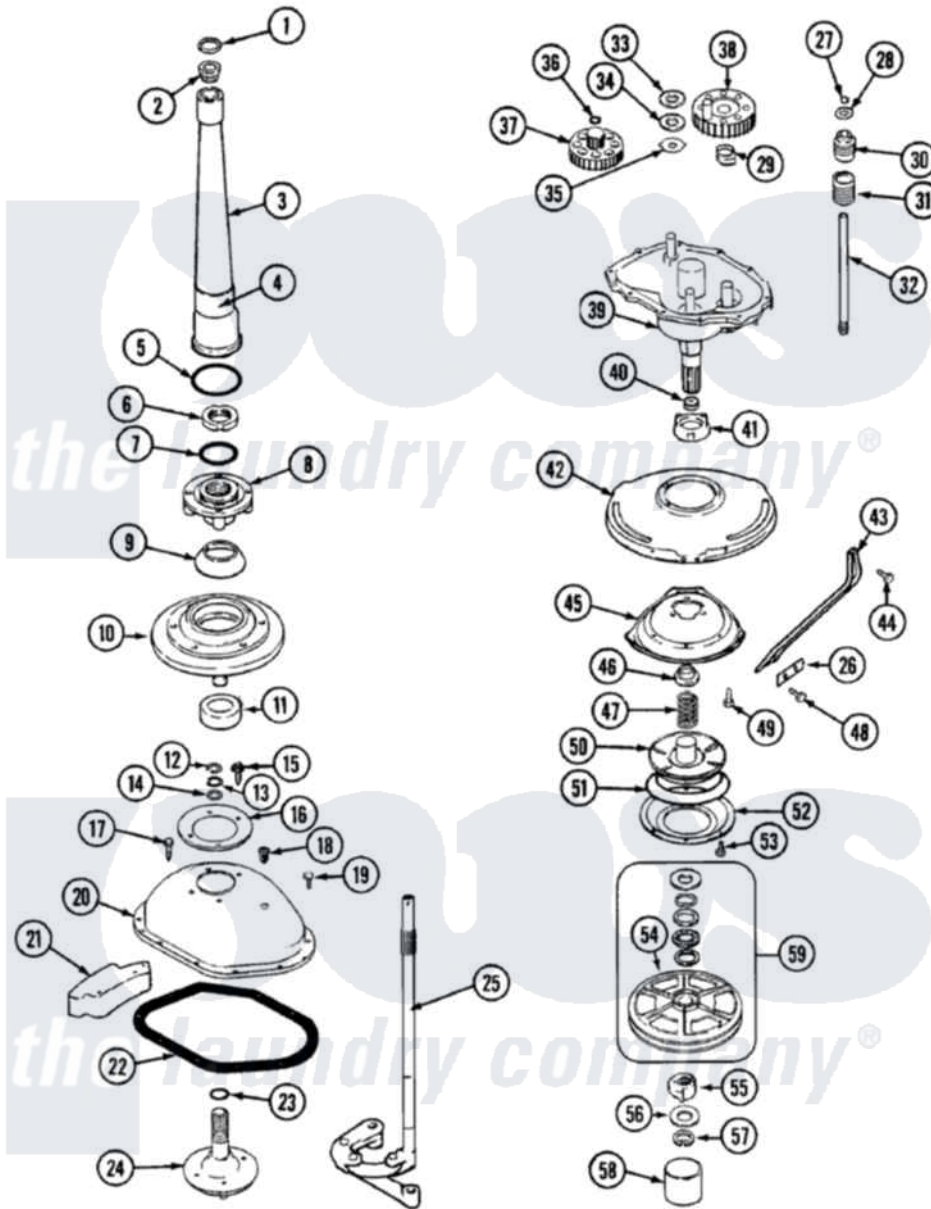

Admiral LATA500AAE 05 - TRANSMISSION (LATA500AAE)

Admiral [Residential Admiral LATA500AAE Washer Parts](#) Parts Diagram 05 - TRANSMISSION (LATA500AAE)
 Click on the part number to view part

Item	Original Part Number	Replaced By	Status	Part Description
1	25-7941			"O" Ring, Agrtr Drive Shaft
2	21001066			Bearing, Centerpost
3	35-2792	21001401		Center Pos
4	35-3214	33-6790		Bearing, Agitator
"	35-2792	21001401		Center Pos
5	35-2906			Seal, Centerpost Bottom
6	35-2791			Nut, Spin Tube
7	25-7938			"O" Ring, Basket Drive Hub
8	35-3647	W10219156		Tub Seal
9	35-2974			Tub Seal/Hub Assembly
10	35-2716	12001561		Bearing And Seal Housing Assembly
11	35-2205			Bearing, Spin
"	35-2972	12001561		Bearing And Seal Housing Assembly
12	25-7949		Not Available	RING, RETAINING (AG. SHAFT)