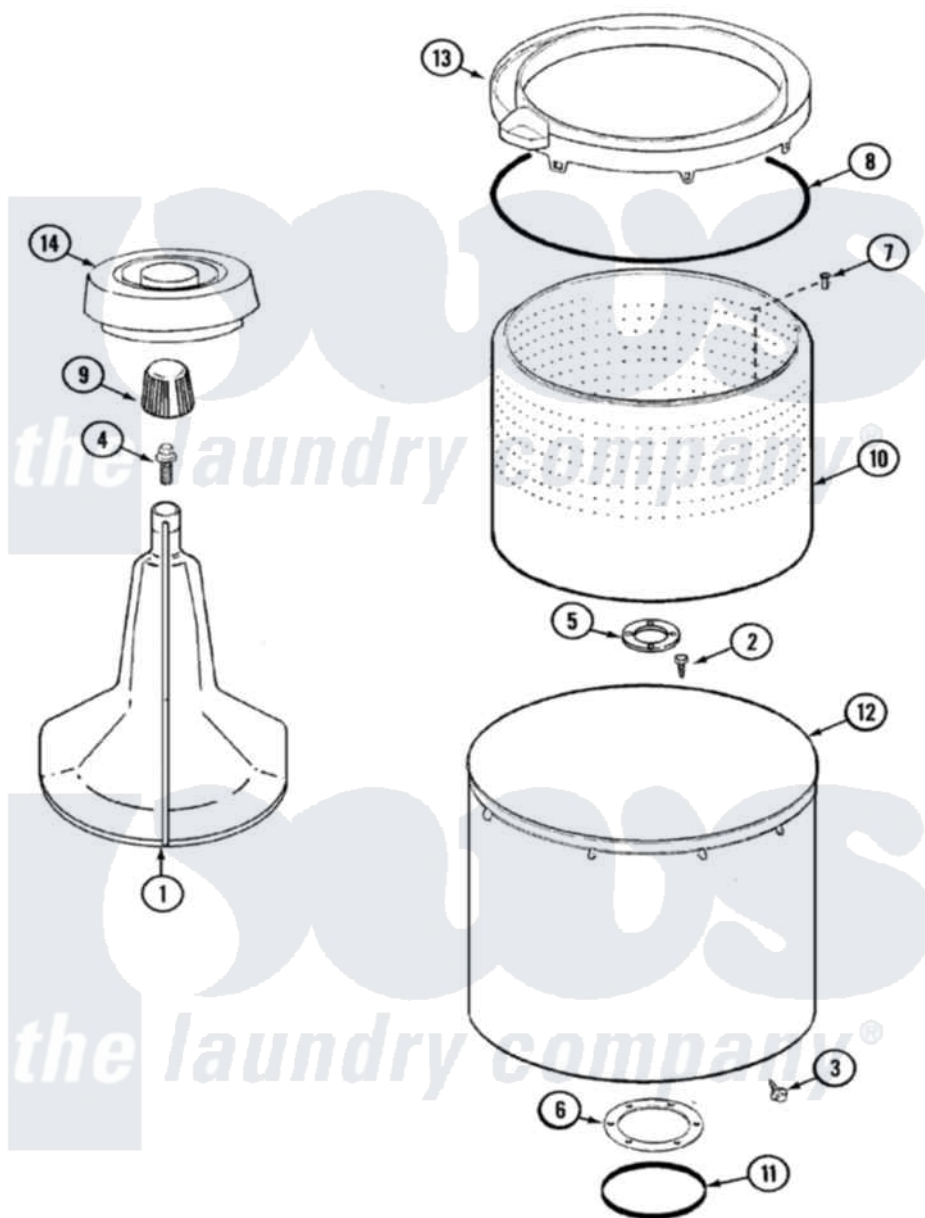

Admiral LATA500AAE 06 - TUB (LATA500AAE)

Admiral Residential Admiral LATA500AAE Washer Parts Parts Diagram 06 - TUB (LATA500AAE)

[Click on the part number to view part](#)

Item	Original Part Number	Replaced By	Status	Part Description
1	35-3580			Agitator
2	25-7947	21001063		Screw, Shoulder
3	25-7953	22002933		Screw
4	25-7948	W10309247		Screw
5	35-3685			Gasket, Basket To Centerpost
6	35-3686			Gasket, Tub To Housing
7	25-7965	3400504		Screw
8	35-2328			Seal, Tub Top
9	35-2733			Cap, Agitator
10	35-3687		Not Available	BASKET, SPIN
11	35-2978			Seal, Tub/Housing
12	35-3700			Tub Assembly
13	35-3578		Not Available	TOP, TUB
"	35-2262		Not Available	SHIELD, TUB TOP
14	35-2550			Dispenser, Rinse