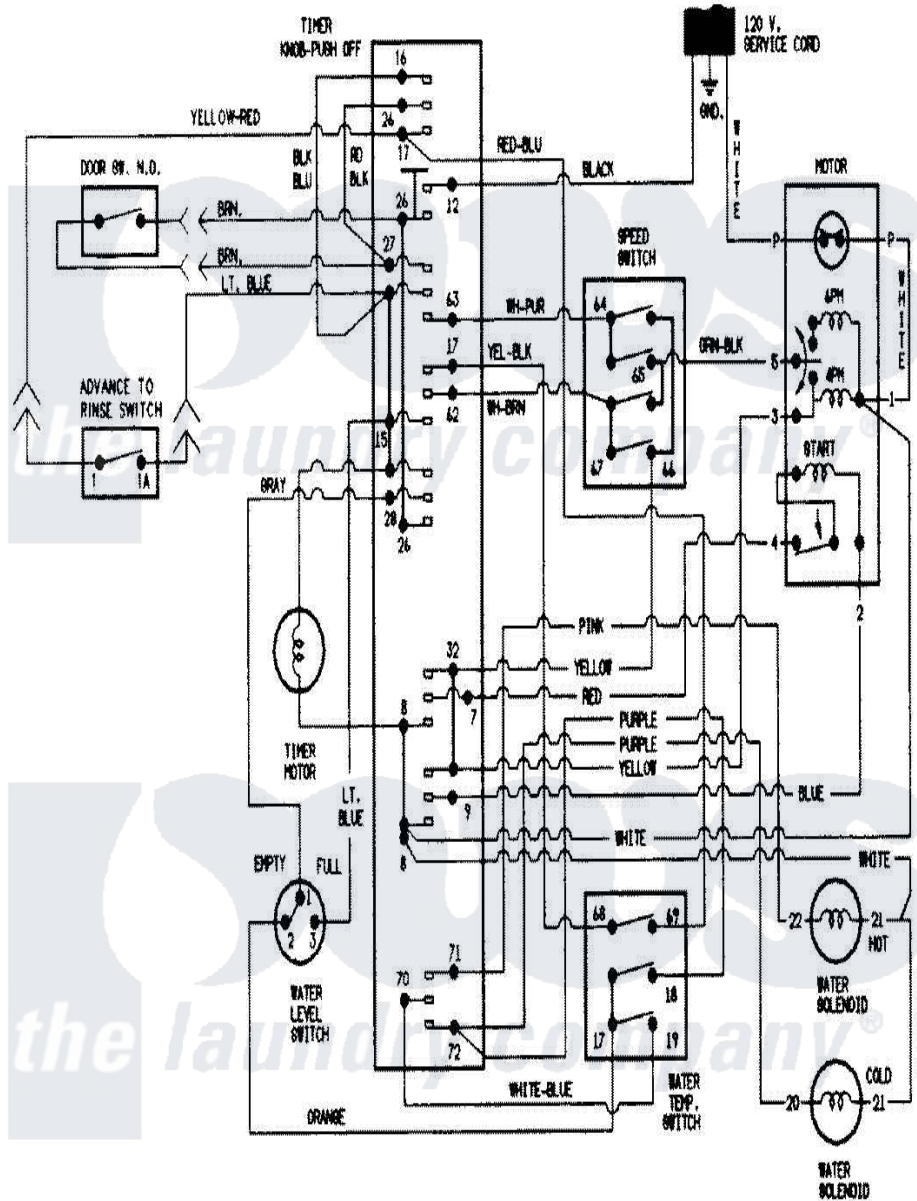

# Admiral LATA500AAE 07 - WIRING INFORMATION (LATA500AAE)

Admiral Residential Admiral LATA500AAE Washer Parts Parts Diagram 07 - WIRING INFORMATION (LATA500AAE)

[Click on the part number to view part](#)

Item	Original Part Number	Replaced By	Status	Part Description
NI	15001899		Not Available	WIRING INFORMATION
"	15001236		Not Available	WIRING INFORMATION

the laundry company®