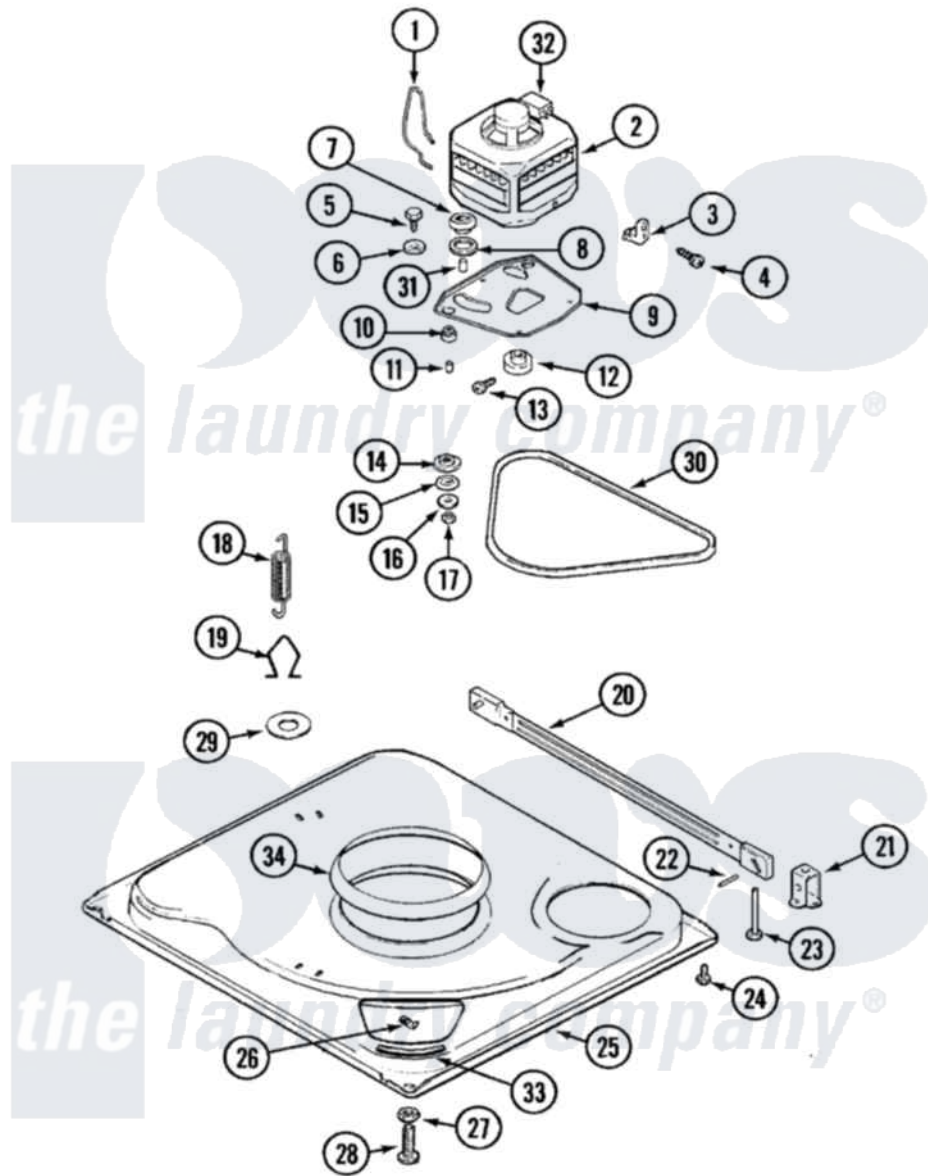

Admiral LATA500AAL 01 - BASE

Admiral [Residential Admiral LATA500AAL Washer Parts](#) Parts Diagram 01 - BASE
 Click on the part number to view part

Item	Original Part Number	Replaced By	Status	Part Description
1	21001110	22004376		Spring, Motor Pivot
"	35-0235			Spring, Motor Pivot
2	21001112		Not Available	MOTOR & PULLEY/PLATE ASSY.
"	LA-2002		Not Available	MOTOR KIT
3	33-9945			Slide, Foot
"	21001109	21001486		Foot Slide, Isolator
4	25-7418	33001178		Back, Tumbler
5	25-7833	21001977		Screw
6	25-7834			Washer, Motor/Base Screw
7	33-9946			Isolator, Motor
8	33-9944	35-3570		Washer, Motor Pivot
9	21001111	21001783		Plate And Screw Assembly
"	35-2810	21001783		Plate And Screw Assembly
10	35-3646			Isolator, Motor Plate
"	35-3646			Isolator, Motor Plate
11	25-7831			Spacer, Mounting

12	21001108		Pulley, Motor
"	35-2124	W10143344	Pulley
13	25-7117		Set Screw
14	33-9943	35-3571	Slide, Motor Pivot
15	33-9967		Washer, Motor Isolator
16	25-7047		Washer, Flat
17	25-7325	Y707702	Locknut
18	35-3658		Spring, Suspension
19	35-2976	Not Available	HOOK, SUSPENSION SPRING
20	35-2049	21001881	Bar, Stabilizer
21	35-2046		Bracket, Stabilizer
22	35-2052		Pin, Stabilizer
23	35-3020	22004469	Leg And Foot Self Stabalizing
24	25-7828	489483	Screw 10-32 X 1/2
25	35-2984	Not Available	BASE
26	25-7838	25-7845	Speednut, Motor
27	25-7915		Hex Nut
28	35-0772	25001119	Foot And Pad Assembly
"	35-0837	25001119	Foot And Pad Assembly
29	Y25-7951		Washer, Suspension Hook
30	35-2320	21352320	Belt, Drive
31	25-7830		Spacer
32	33-9765		Switch, Motor
33	35-2065		Pad, Motor Plate
34	35-3788	21002026	Snubber