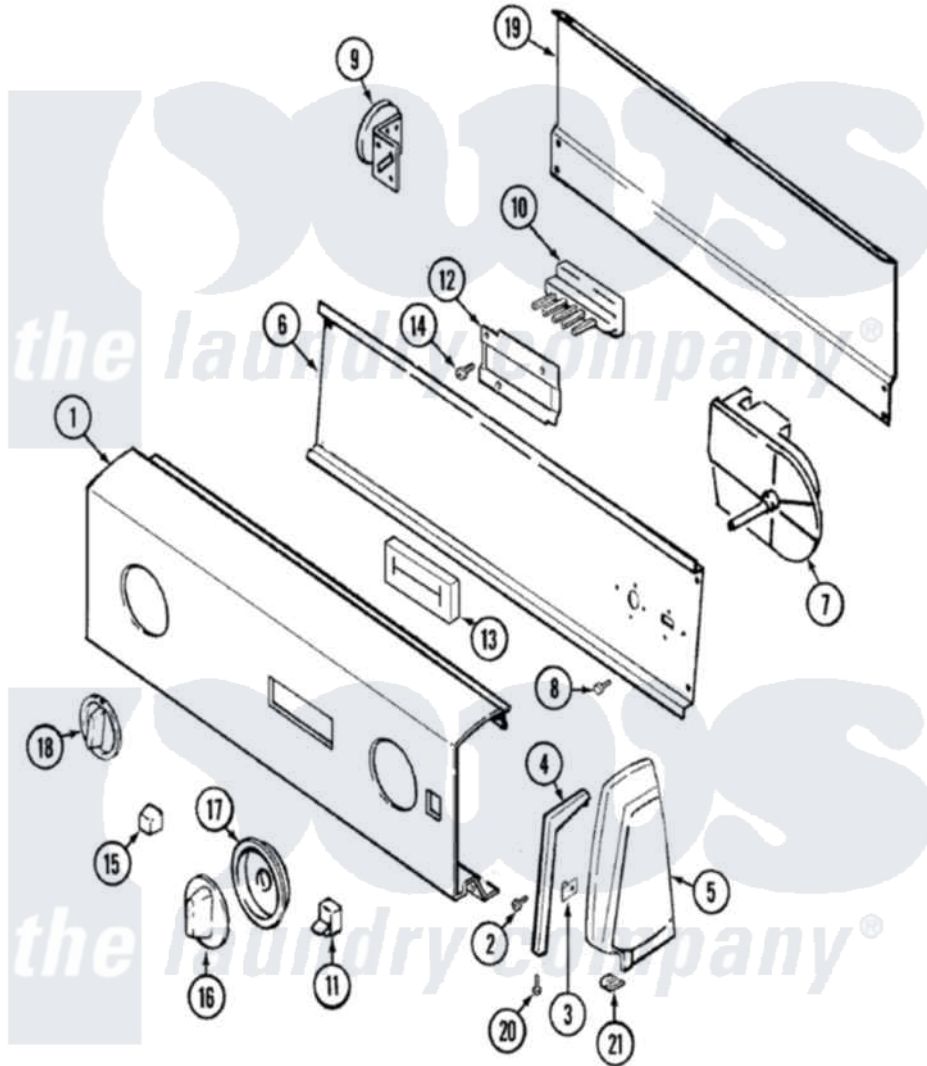

Admiral LATA500AAL 02 - CONTROL PANEL

Admiral [Residential Admiral LATA500AAL Washer Parts](#) Parts Diagram 02 - CONTROL PANEL
 Click on the part number to view part

Item	Original Part Number	Replaced By	Status	Part Description
1	35-3874		Not Available	PANEL, CONTROL
"	25-3457			Screw, Sems
2	25-7760			Screw
"	25-7793			Screw
3	25-7702			Speedclip, End Cap To Control Panel
4	53-0277		Not Available	TRIM, END CAP (RT)
"	53-0278		Not Available	TRIM, END CAP (LT)
5	35-2488	21001452		Cap- End
"	35-2487	21001451		Cap- End
6	25-3092	90767		Screw, 8A X 3/8 HeX Washer Head Tapping
"	35-3190		Not Available	SHIELD, CONTROL
7	35-3843			Timer
8	25-0205	216412		Screw, Bracket To Timer
9	35-3283	21001554		Switch, Water Level
"	25-3092	90767		Screw, 8A X 3/8 HeX Washer

	25-3092	90707		Head Tapping
10	35-3979		Not Available	SWITCH, PUSH BUTTON (8 POS)
11	35-3196			Switch, Paddle 2 Pos.
12	33-6620		Not Available	BRACKET
13	35-3515		Not Available	PAD, SWITCH
14	25-3092	90767		Screw, 8A X 3/8 HeX Washer Head Tapping
"	25-7713		Not Available	SCREW
15	35-2588		Not Available	PUSHBUTTON - BLACK
16	35-2486	12500058		Knob Ski
17	35-2255	21001497		Skirt Ri
18	35-2185	21001283		Knob, Selector---Piq
19	35-2688	21001460		Shield, Rear
20	25-7496	25-7760		Screw
21	25-7851			Speedclip, End Cap To Top
22	35-3878		Not Available	MANUAL, USE & CARE
"	21001033		Not Available	MANUAL, USE & CARE
23	16002079		Not Available	GUIDE, QUICK REF - ADMIRAL