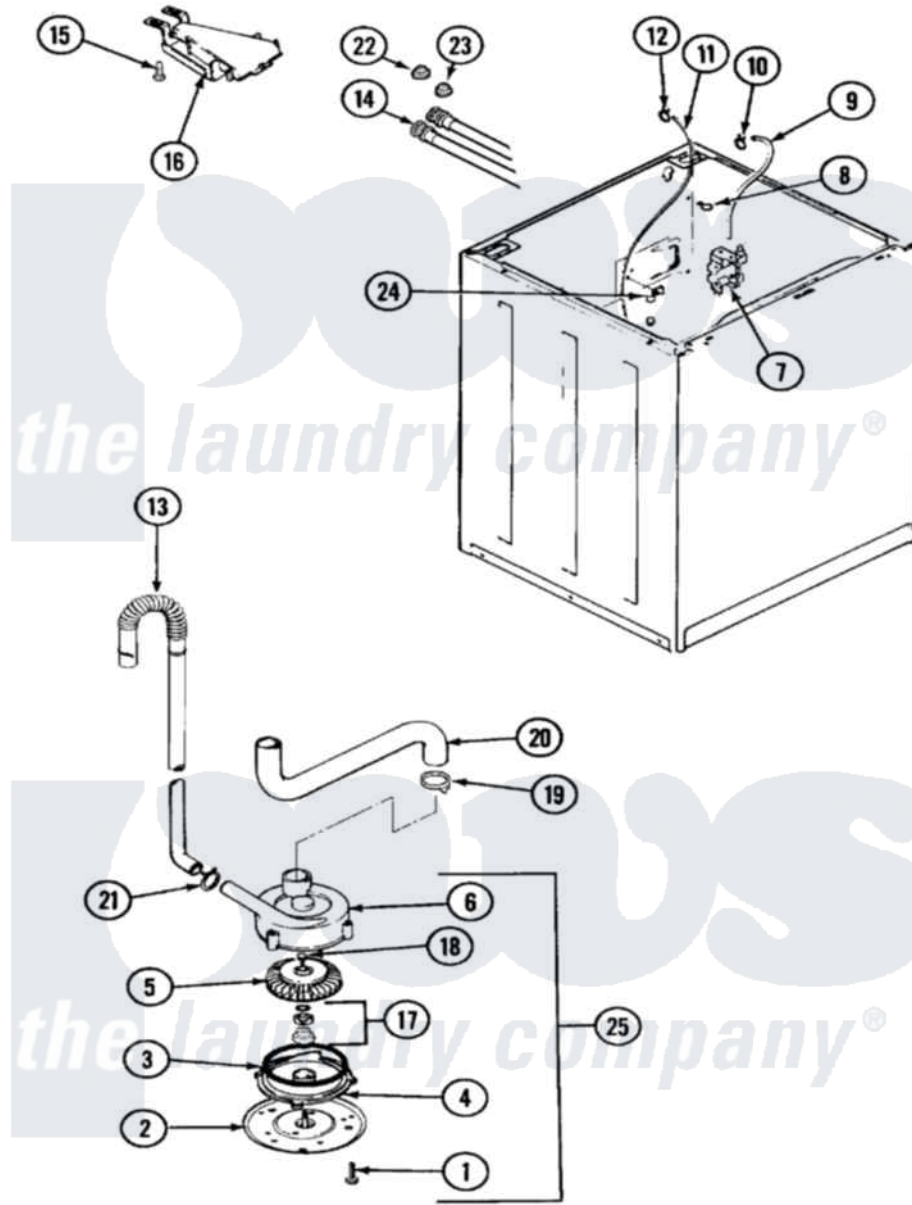

# Admiral LATA500AAL 03 - MOTOR & PUMP

Admiral [Residential Admiral LATA500AAL Washer Parts](#) Parts Diagram 03 - MOTOR & PUMP  
 Click on the part number to view part

Item	Original Part Number	Replaced By	Status	Part Description
1	25-7405	<a href="#">3196164</a>		Screw
2	33-6035		Not Available	PLATE & PULLEY ASSY.
3	<a href="#">33-6032</a>			Gasket
4	<a href="#">35-2058</a>			Base, Pump
5	35-2057	<a href="#">35-6465</a>		Pump Assem
6	35-2056		Not Available	HOUSING, PUMP
7	<a href="#">25-7220</a>			Clip, Cabinet Top
"	35-2374	<a href="#">35-2374N</a>		Valve, Water
8	25-7867	<a href="#">596669</a>		Clamp, Manifold
9	35-2378	<a href="#">12002749</a>		Hose, Flume Kit
10	25-7867	<a href="#">596669</a>		Clamp, Manifold
11	35-2322	<a href="#">21001748</a>		Hose, Pressure Switch
"	35-2261		Not Available	PAD, PRESSURE SWITCH HOSE
12	25-7796	<a href="#">596669</a>		Clamp, Manifold
13	35-3538	<a href="#">21001872</a>		Hose, Drain
14	33-7891	<a href="#">89503</a>		Hose-Inlet

"	35-0874	<a href="#">76313</a>	Hosefill
15	25-3092	<a href="#">90767</a>	Screw, 8A X 3/8 HeX Washer Head Tapping
16	35-2051	<a href="#">21001760</a>	Flume Assembly / Water Diverter
17	<a href="#">35-0707</a>		Seal, Seat And "O" Ring
18	25-7894	<a href="#">W10001180</a>	Screw
19	25-6068	<a href="#">285655</a>	Clamp, Hose
20	35-3584	<a href="#">21001915</a>	Hose, Tub To Pump
21	25-7080	<a href="#">285655</a>	Clamp, Hose
22	<a href="#">25-7048</a>		Washer
23	33-7313	<a href="#">33-4264N</a>	Strainer And Washer Kit
24	<a href="#">33-6099</a>		Clamp
25	35-2099	<a href="#">35-6465</a>	Pump Assem
"	<a href="#">35-2344</a>		Restrictor, Flow