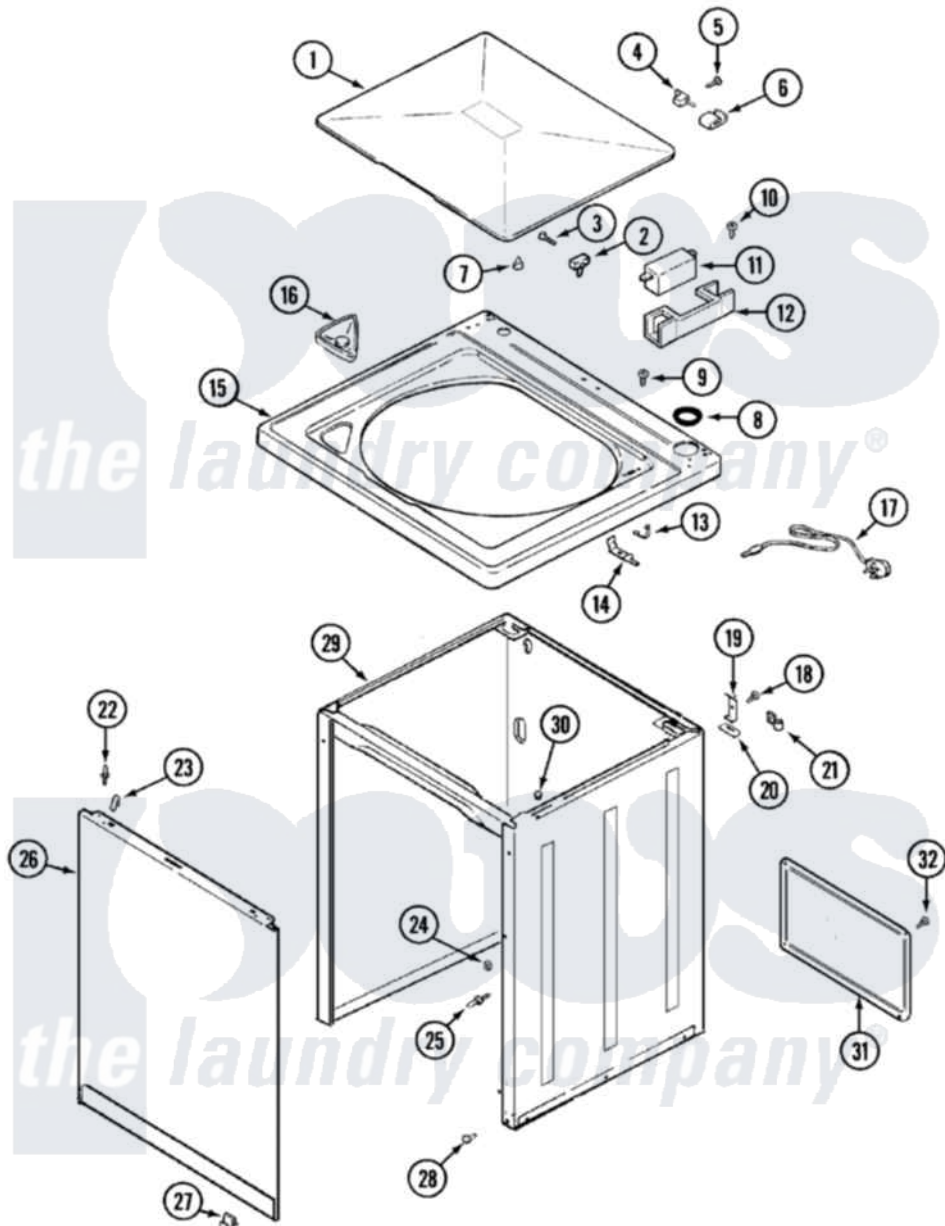

# Admiral LATA500AAL 04 - TOP

Admiral [Residential Admiral LATA500AAL Washer Parts](#) Parts Diagram 04 - TOP  
 Click on the part number to view part

Item	Original Part Number	Replaced By	Status	Part Description
1	35-2026-24		Not Available	LID (ALM)
2	<a href="#">25-7436</a>			Nylite Washer
"	<a href="#">43-0057</a>			Actuator, Door Switch
3	<a href="#">25-7438</a>			Screw
4	<a href="#">35-2045</a>			Pin, Hinge
5	<a href="#">25-7893</a>			Screw
6	<a href="#">35-2044</a>			Hinge, Lid
7	<a href="#">35-0581</a>			Bumper, Door
8	<a href="#">35-2063</a>			Bushing, Insulator
9	25-7463	<a href="#">7101P012-60</a>		Screw
10	25-7437	<a href="#">40040701</a>		Screw, Tapping No.6b-20
11	LA-1058	<a href="#">12001187</a>		Kit, Lid Switch Assembly
"	35-3382	<a href="#">12001187</a>		Kit, Lid Switch Assembly
"	35-2904		Not Available	PAD, LID SWITCH
12	35-2795	<a href="#">12001187</a>		Kit, Lid Switch Assembly
13	<a href="#">25-7878</a>			Clip

14	35-3076	<a href="#">12001187</a>		Kit, Lid Switch Assembly
15	35-2739-24		Not Available	TOP, CABINET (ALM)
16	35-2731	<a href="#">21001167</a>		Dispenser, Bleach
17	35-0680		Not Available	CORD, POWER
18	25-7732	<a href="#">681414</a>		Screw, 10AB X 1/2
19	<a href="#">35-2846</a>			Hinge, Cabinet Top
20	<a href="#">35-4128</a>			Pad, Hinge
21	25-7796	<a href="#">596669</a>		Clamp, Manifold
22	<a href="#">53-0643</a>			Pin, Locator
"	<a href="#">35-4129</a>			Bumper, Cabinet
23	<a href="#">25-7220</a>			Clip, Cabinet Top
24	<a href="#">53-0200</a>			Sleeve, Locator Pin
"	25-0224	<a href="#">3400029</a>		Nut, Adapter Plate
25	<a href="#">53-0643</a>			Pin, Locator
26	<a href="#">35-2084-24</a>			Panel, Front
27	<a href="#">53-0120</a>			Clip, Front Panel
28	<a href="#">33-2653</a>			Bumper, Cabinet
29	35-2106-24	<a href="#">12001802</a>		Kit, Cabinet/Rear Shield
30	<a href="#">33-2653</a>			Bumper, Cabinet
31	35-2108	<a href="#">21001871</a>		Cabinet
32	25-7733	<a href="#">681414</a>		Screw, 10AB X 1/2