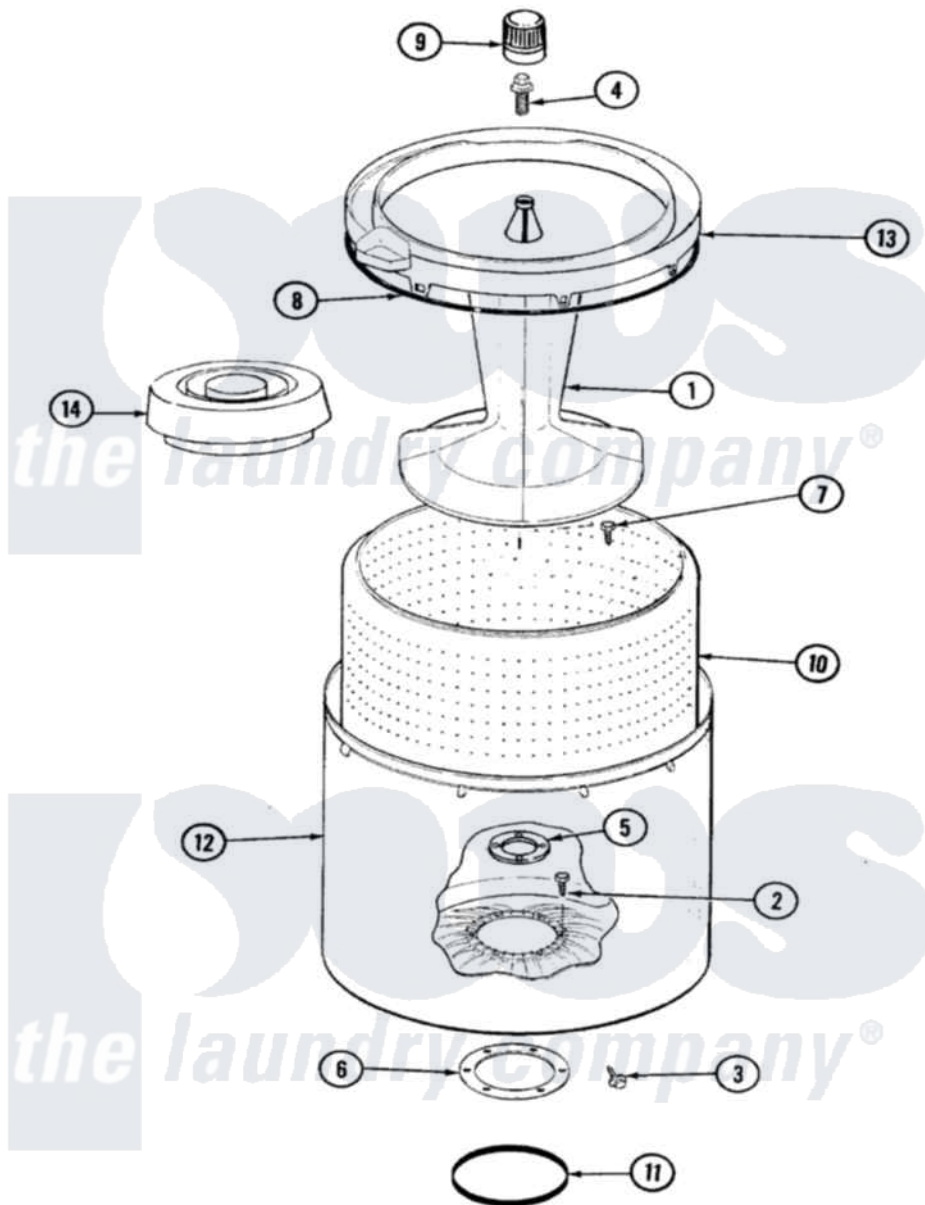

Admiral LATA500AAL 06 - TUB

Admiral [Residential Admiral LATA500AAL Washer Parts](#) Parts Diagram 06 - TUB
 Click on the part number to view part

| Item | Original Part Number | Replaced By | Status | Part Description |
|------|-------------------------|---------------------------|---------------|------------------------------|
| 1 | 35-3580 | | | Agitator |
| 2 | 25-7947 | 21001063 | | Screw, Shoulder |
| 3 | 25-7953 | 22002933 | | Screw |
| 4 | 25-7948 | W10309247 | | Screw |
| 5 | 35-3685 | | | Gasket, Basket To Centerpost |
| 6 | 35-3686 | | | Gasket, Tub To Housing |
| 7 | 25-7965 | 3400504 | | Screw |
| 8 | 35-2328 | | | Seal, Tub Top |
| 9 | 35-2733 | | | Cap, Agitator |
| 10 | 35-3687 | | Not Available | BASKET, SPIN |
| 11 | 35-2978 | | | Seal, Tub/Housing |
| 12 | 35-3700 | | | Tub Assembly |
| 13 | 35-3578 | | Not Available | TOP, TUB |
| " | 35-2262 | | Not Available | SHIELD, TUB TOP |
| 14 | 35-2550 | | | Dispenser, Rinse |