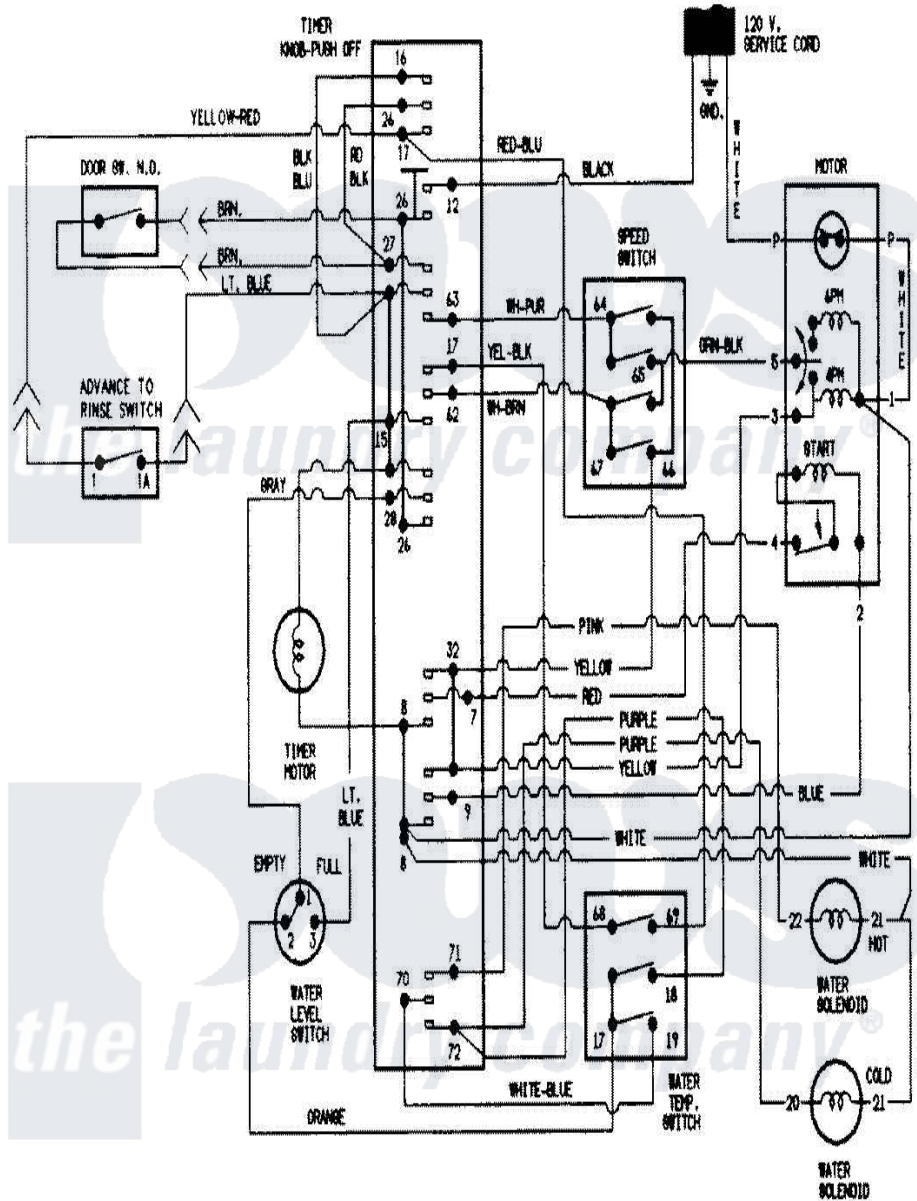

Admiral LATA500AAW 07 - WIRING INFORMATION

Admiral Residential Admiral LATA500AAW Washer Parts Parts Diagram 07 - WIRING INFORMATION
 Click on the part number to view part

Item	Original Part Number	Replaced By	Status	Part Description
NI	15001236		Not Available	WIRING INFORMATION