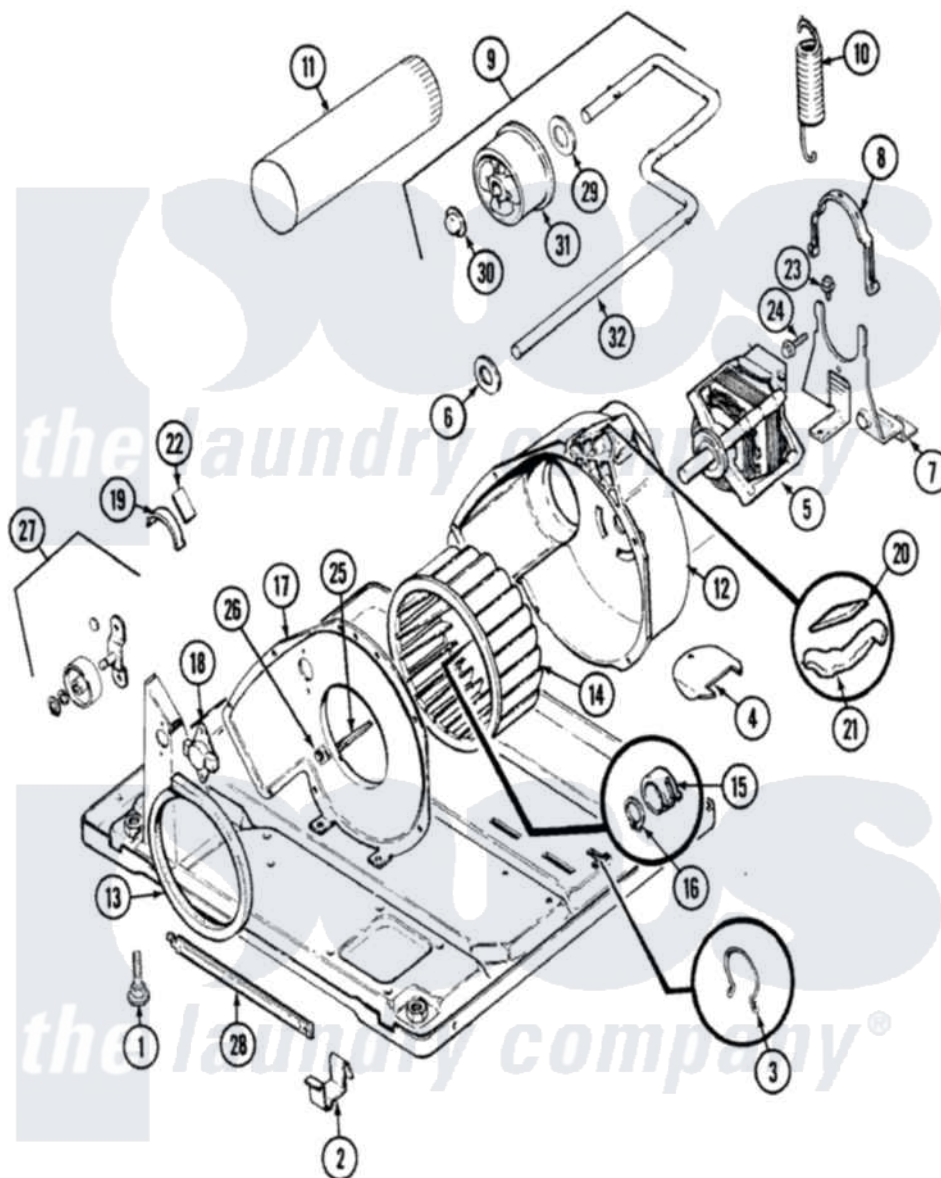

Admiral LDEA100ACL 03 - MOTOR & DRIVE

Admiral [Residential Admiral LDEA100ACL Dryer Parts](#) Parts Diagram 03 - MOTOR & DRIVE
 Click on the part number to view part

Item	Original Part Number	Replaced By	Status	Part Description
1	63-5834		Not Available	LEG, LEVELING
2	53-0120			Clip, Front Panel
3	25-7027	16515		Clip
4	25-7741	W10116760		Screw
"	53-1921			Shield, Wiring
5	31001015	W10410996		Motor-Drve
"	53-2275	W10410996		Motor-Drve
6	53-0693	53-0332		Motor Switch
7	53-1932	31001570		Bracket, Motor
"	25-7811		Not Available	SCREW
8	53-0214	660658		Clamp, Motor Mounting 343481 685441
9	53-2287			Idler Assembly
10	53-2209	31001465		Spring, Idler
11	53-0134			Duct, Exhaust
"	25-2134	W10116760		Screw
12	53-1801			Housing, Blower

13	53-0203	12001324	Duct Kit, Collector
14	53-0106		Blower Wheel
"	31001043		Wheel, Blower
15	25-7823	312967	Clamp, Blower Housing
16	25-7855		Ring, Retaining
17	25-7807	33002917	Screw, No.10-16
"	53-1934		Cover, Blower Housing
18	53-1107		Thermostat, Control
"	25-2134	W10116760	Screw
19	53-2273	31001470	Glide, Tumbler
"	LA-1006		Glide Kit, Tumbler
20	53-0724	31001356	Pad, Glide
21	53-2272	31001469	Glide, Tumbler
22	53-1684	31001356	Pad, Glide
23	53-0645	Not Available	COUNTERWEIGHT
24	25-7732	681414	Screw, 10AB X 1/2
"	53-0644	Not Available	BRACKET
25	53-1026		Guide, Vane Inlet
26	25-3457		Screw, Sems
27	LA-1008		Rr Roller Kit
"	LA-1007	12002126	Reinforcement Brace/Glide Kit
28	53-1625		Brace, Tumbler Support
29	25-7815		Washer
30	25-7957		Pushnut
31	53-1628	31001344	Pulley, Idler
32	53-2250	53-2287	Idler Assembly
33	25-7699	Not Available	STRAIN RELIEF
34	25-7674		Screw