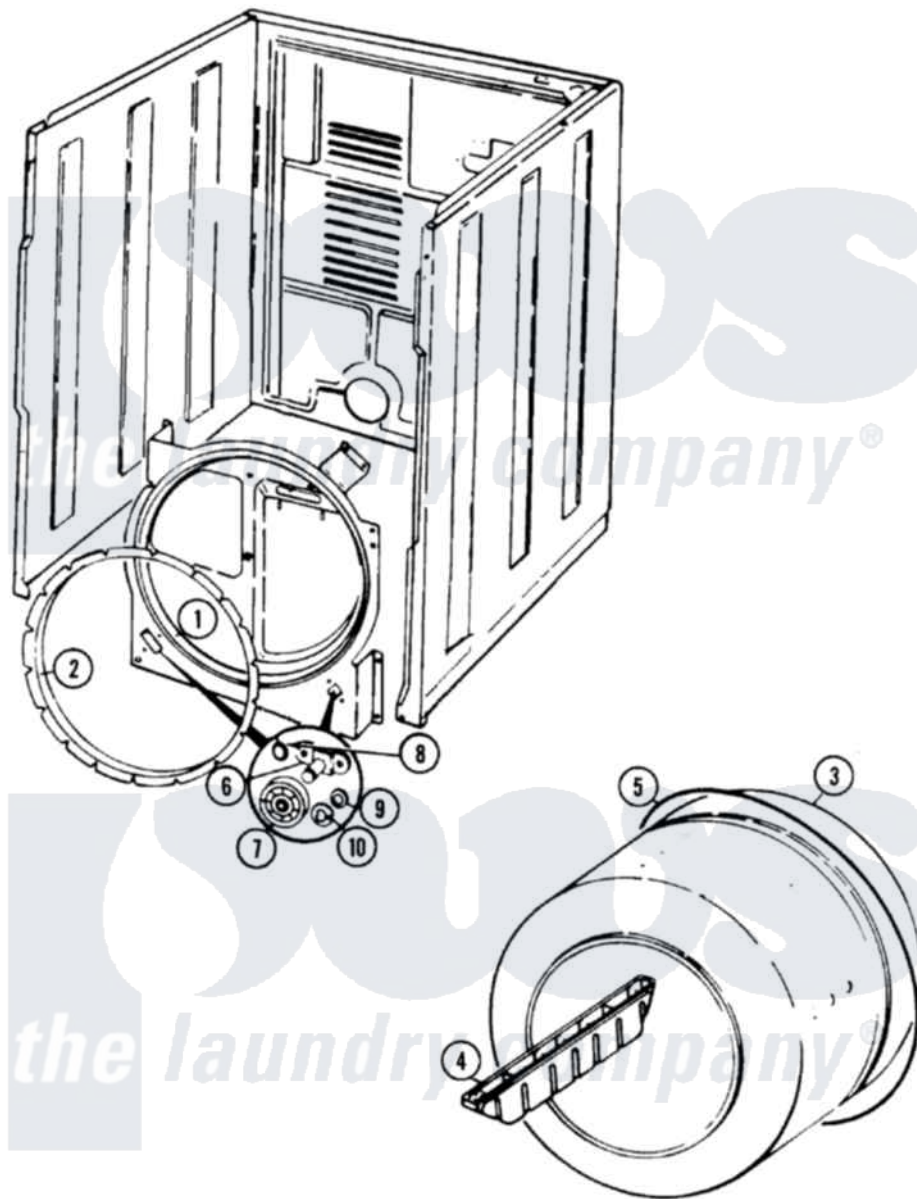

Admiral LDEA100ACL 04 - TUMBLER

Admiral [Residential Admiral LDEA100ACL Dryer Parts](#) Parts Diagram 04 - TUMBLER
 Click on the part number to view part

Item	Original Part Number	Replaced By	Status	Part Description
1	53-1703	LA-1054		Dryer Bulkhead Kit
"	25-7733	681414		Screw, 10AB X 1/2
2	53-0281	31001747		Seal Assembly
3	53-0178	53-1250		Cylinder
4	53-0117		Not Available	BAFFLE, GRAY
"	25-7759	3196164		Screw
5	LA-1006			Glide Kit, Tumbler
"	53-1589	341241		Belt
6	53-0197			Support Assembly-Cylinder Rear
"	25-7101	3351614		Screw, Gearcase Cover Mounting
7	53-1578	31001096		Roller
8	25-7813			Spacer
9	25-7814			Washer
10	LA-1008			Rr Roller Kit
"	25-7854			Ring, Retaining