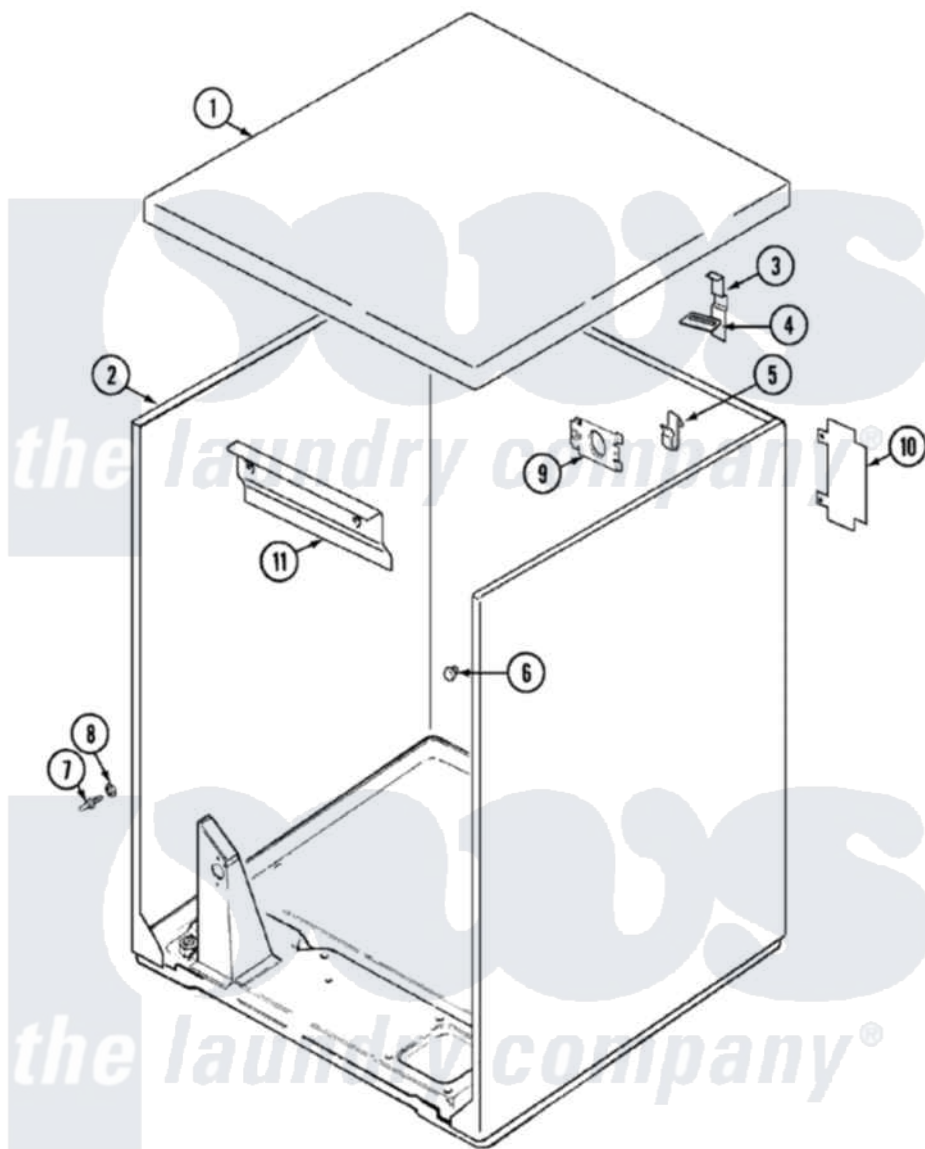

Admiral LDEA100BCE 01 - CABINET (BCx)

Admiral [Residential Admiral LDEA100BCE Dryer Parts](#) Parts Diagram 01 - CABINET (BCx)

[Click on the part number to view part](#)

Item	Original Part Number	Replaced By	Status	Part Description
1	53-2435		Not Available	TOP, CABINET
2	53-2147	31001714		Cabinet And Base Assembly
3	63-5712			Hinge, Cabinet Top
4	33-0930			Pad, Top Hinge
"	25-3092	90767		Screw, 8A X 3/8 HeX Washer Head Tapping
5	25-3034			Clip, Wiring
6	33-2653			Bumper, Cabinet
7	53-0643			Pin, Locator
8	53-0200			Sleeve, Locator Pin
"	25-0224	3400029		Nut, Adapter Plate
9	53-0135		Not Available	SUPPORT, POWER CORD
10	53-0284			Cover, Terminal
"	25-7857	90767		Screw, 8A X 3/8 HeX Washer Head Tapping
11	53-0133			Shield, Heat
"	25-3457			Screw, Sems