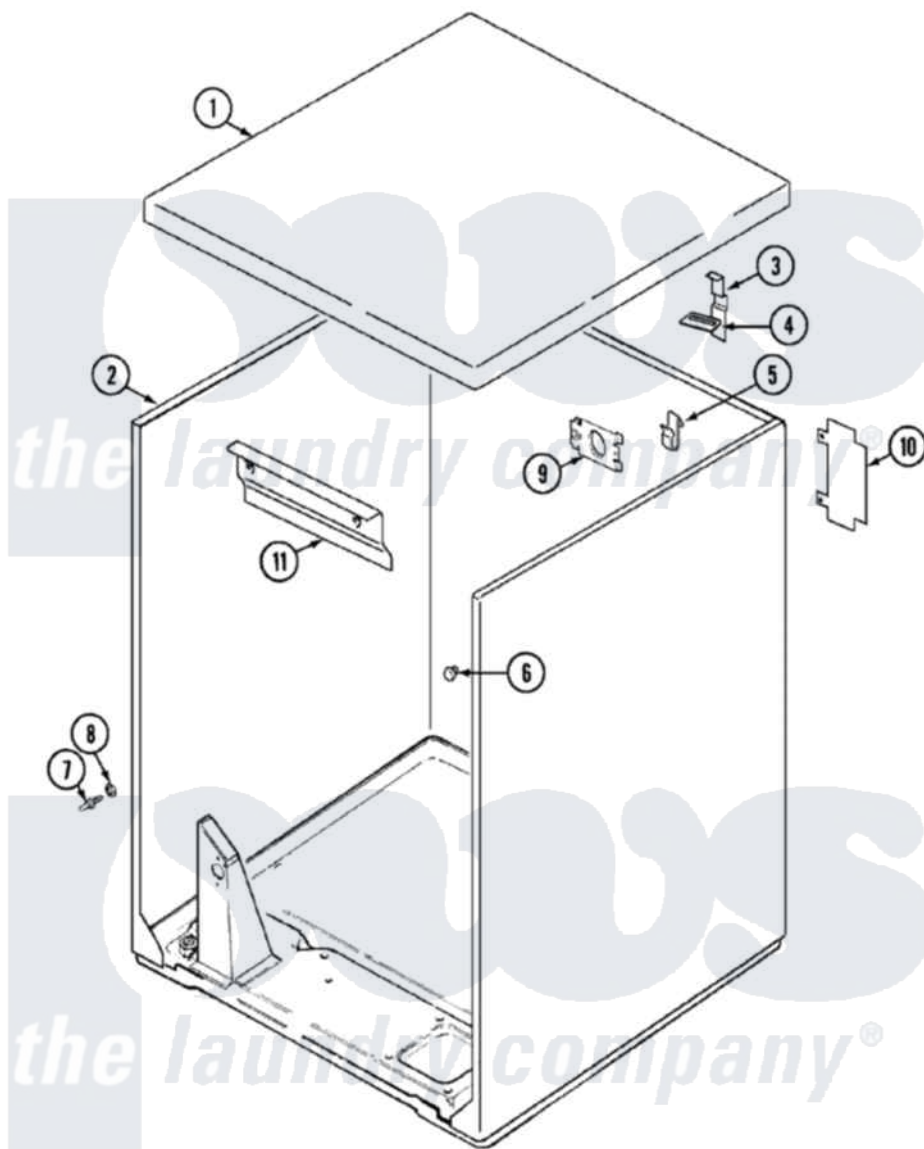

Admiral LDEA100BCM 01 - CABINET (BCx)

Admiral [Residential Admiral LDEA100BCM Dryer Parts](#) Parts Diagram 01 - CABINET (BCx)

[Click on the part number to view part](#)

Item	Original Part Number	Replaced By	Status	Part Description
1	53-2435-24			Top, Cabinet
2	53-2147-24	31001715		Cabinet And Base Assembly
3	63-5712			Hinge, Cabinet Top
4	33-0930			Pad, Top Hinge
"	25-3092	90767		Screw, 8A X 3/8 HeX Washer Head Tapping
5	25-3034			Clip, Wiring
6	33-2653			Bumper, Cabinet
7	53-0643			Pin, Locator
8	53-0200			Sleeve, Locator Pin
"	25-0224	3400029		Nut, Adapter Plate
9	53-0135		Not Available	SUPPORT, POWER CORD
10	53-0284			Cover, Terminal
"	25-7857	90767		Screw, 8A X 3/8 HeX Washer Head Tapping
11	53-0133			Shield, Heat
"	25-3457			Screw, Sems