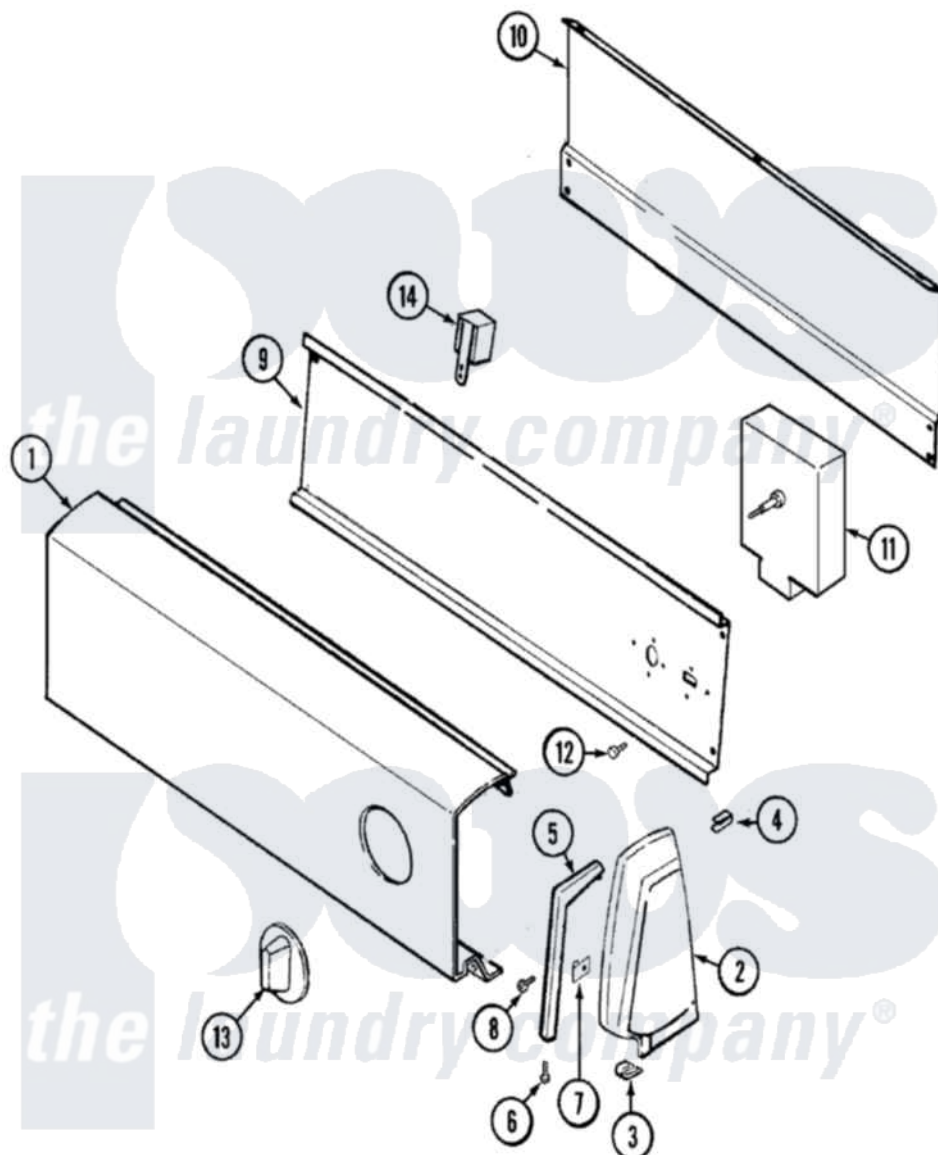

Admiral LDEA100BCM 02 - CONTROL PANEL (BCx)

Admiral [Residential Admiral LDEA100BCM Dryer Parts](#) Parts Diagram 02 - CONTROL PANEL (BCx)
 Click on the part number to view part

Item	Original Part Number	Replaced By	Status	Part Description
1	31001168		Not Available	PANEL, CONTROL
"	31001065		Not Available	PANEL, CONTROL
2	21001069	12002263		Endcap Kit
"	21001070	21001456		Cap- End
"	25-7649	910187		Screw
"	25-7702			Speedclip, End Cap To Control Panel
3	25-7851			Speedclip, End Cap To Top
"	25-7691		Not Available	SCREW, END CAP TO TOP
4	25-7435	33002917		Screw, No.10-16
"	25-7852			Speedclip, Rr Shld To End Cap
5	31001056		Not Available	TRIM, ENDCAP (RT)(ALM)
"	31001057		Not Available	TRIM, ENDCAP (LT)(ALM)
6	25-7760			Screw
7	25-7702			Speedclip, End Cap To Control Panel

8	25-3092	90767	Screw, 8A X 3/8 HeX Washer Head Tapping
9	31001128	Not Available	SHIELD, CONTROL
"	53-2504	31001193	Pad, Shield
"	53-1676		Shield, Control
10	35-2688	21001460	Shield, Rear
11	63-6743	31001484	Resistor Assembly
"	31001108		Timer
12	25-7435	33002917	Screw, No.10-16
13	31001053		Knob And Skirt Assembly
14	53-1639		Buzzer Assembly
"	25-3092	90767	Screw, 8A X 3/8 HeX Washer Head Tapping
15	31001008		Manual, Use And Care
"	31001092	Not Available	MANUAL, USE & CARE
16	16002079	Not Available	GUIDE, QUICK REF - ADMIRAL