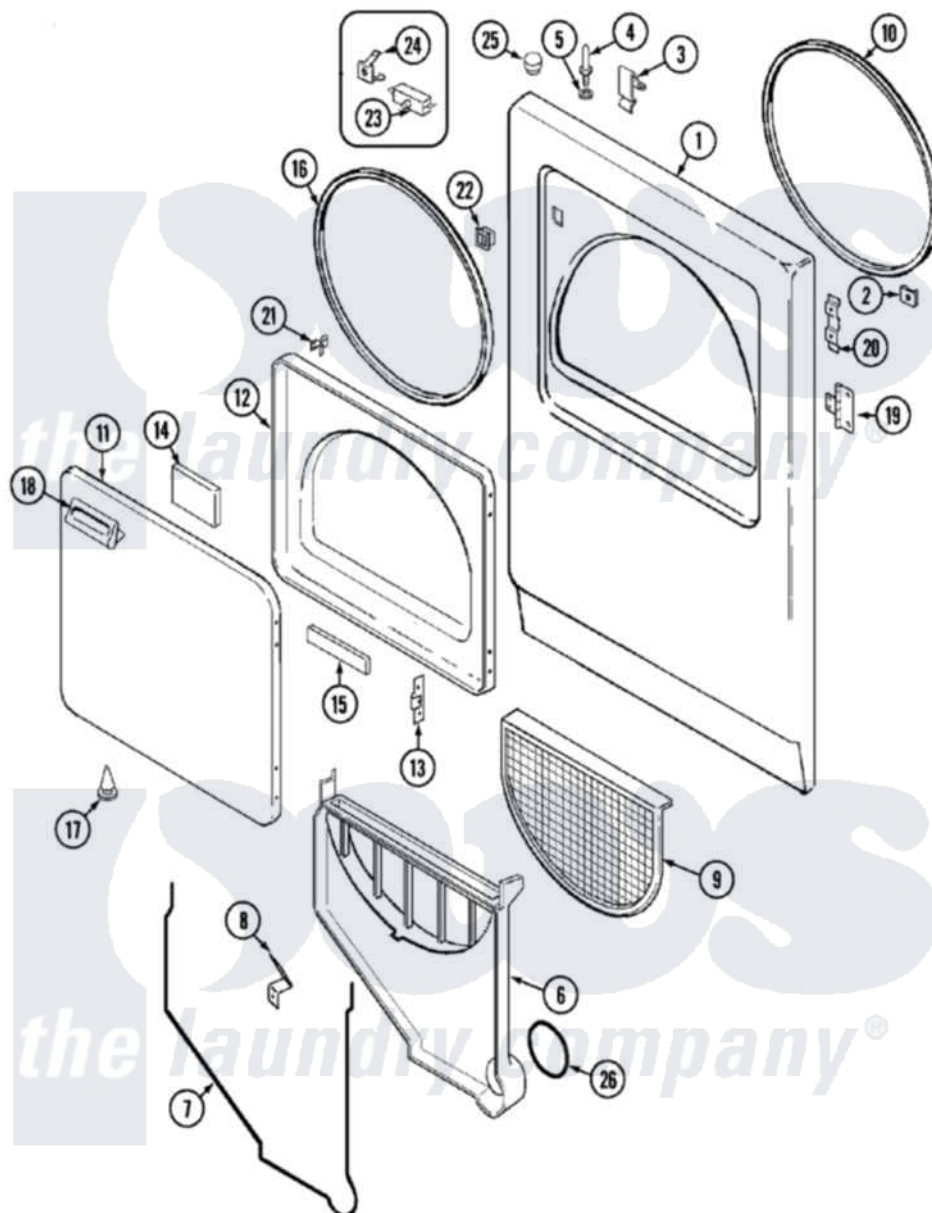

Admiral LDEA100BCM 03 - DOOR (BCx)

Admiral [Residential Admiral LDEA100BCM Dryer Parts](#) Parts Diagram 03 - DOOR (BCx)

[Click on the part number to view part](#)

Item	Original Part Number	Replaced By	Status	Part Description
1	53-0726-24		Not Available	PANEL, FRONT (ALM)-ELECTRIC
2	25-7817		Not Available	CLIP, U-TYPE
"	25-7820	489478		Screw, 8 X 1/2
3	25-7220			Clip, Cabinet Top
4	53-0643			Pin, Locator
5	53-0200			Sleeve, Locator Pin
"	25-0224	3400029		Nut, Adapter Plate
6	25-7810	415013-35		Screw
"	53-1299	12001324		Duct Kit, Collector
7	53-0204			Seal
8	53-0123			Clip
9	53-0918			Filter, Lint
10	53-1756	31001747		Seal Assembly
11	53-0154-24			Panel, Outer Door
12	53-0912-24		Not Available	PANEL, INNER DOOR (ALM)
13	53-0119			Clip, Hinge

14	53-1490		Door Pad
15	53-1491		Door Pad
16	25-7770	3196169	Screw, Element
"	53-0648	31001529	Seal, Door
17	25-7889		Plug Button
18	25-7810	415013-35	Screw
"	31001115	31001482	Handle, Door
"	53-0928	53-0927	Handle, Door
19	53-1492		Hinge, Dryer Door
"	25-7809		Screw, No.6-20 1/2 Flthd Torx
20	53-0121	Not Available	TWIN NUT
21	53-2364	LA-1003	Door Catch Kit
"	LA-1003		Door Catch Kit
22	53-0187	LA-1003	Door Catch Kit
"	25-7828	489483	Screw 10-32 X 1/2
23	53-0148		Switch, Door
"	LA-1005		Switch Kit
24	63-5990	31001319	Clip, Switch
25	33-2653		Bumper, Cabinet
26	53-0203	12001324	Duct Kit, Collector