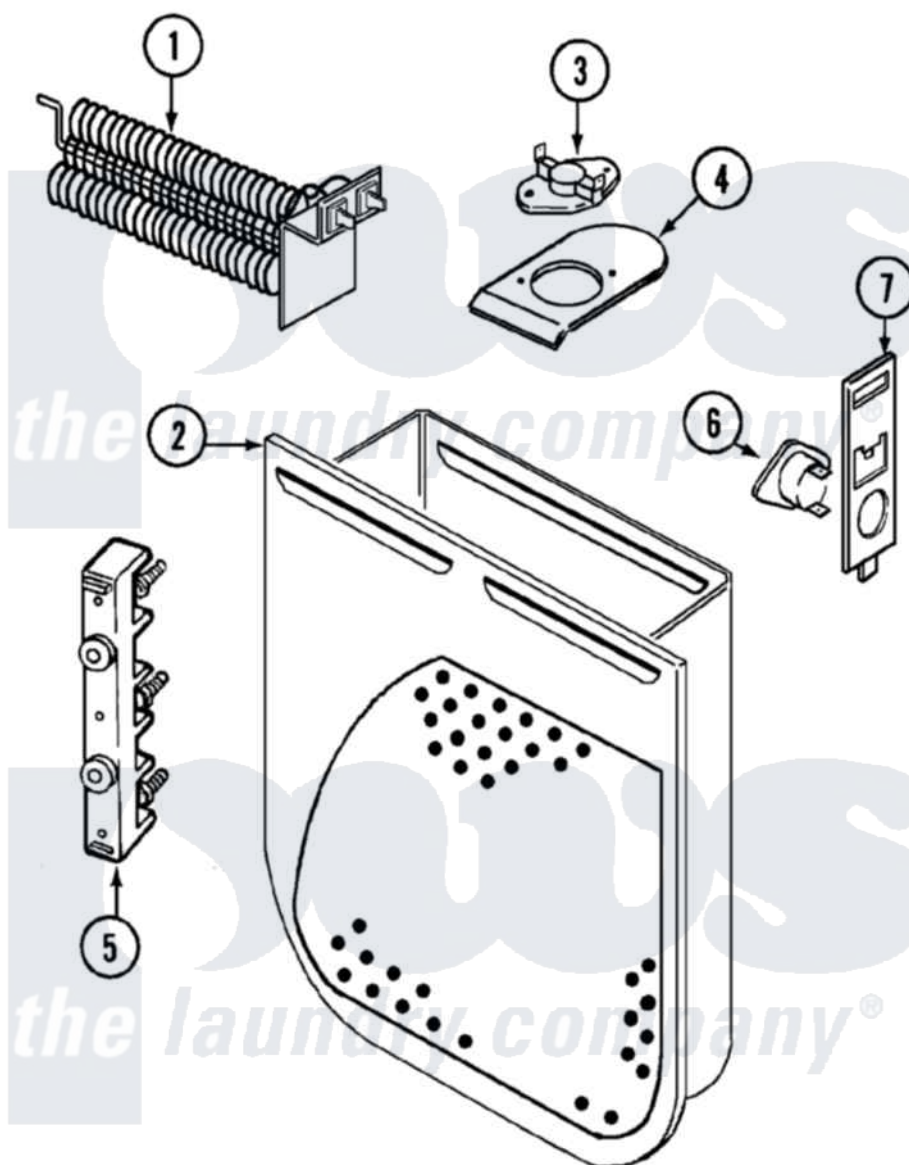

Admiral LDEA100BCM 04 - HEATER (BCx)

Admiral [Residential Admiral LDEA100BCM Dryer Parts](#) Parts Diagram 04 - HEATER (BCx)

[Click on the part number to view part](#)

Item	Original Part Number	Replaced By	Status	Part Description
1	25-7863			Screw
"	53-1641	LA-1044		Element
2	53-1232			Heater Housing Assembly
"	25-7819	M0217225		Screw
3	25-3083	212951		Screw, No.6-32 X 1/4 Inch
"	53-0771			Thermostat, Hi-Limit
4	25-7741	W10116760		Screw
"	53-0285			Bracket, Thermostat
5	53-0965		Not Available	STRAP, GROUND
"	25-0027	112432		Nut
"	25-6124		Not Available	NUT
"	25-3122			Washer, Flat
"	53-1518			Block, Terminal
"	25-7952	3400074		Screw
6	53-1182			Fuse, Thermal
7	53-1181			Bracket, Thermal Fuse