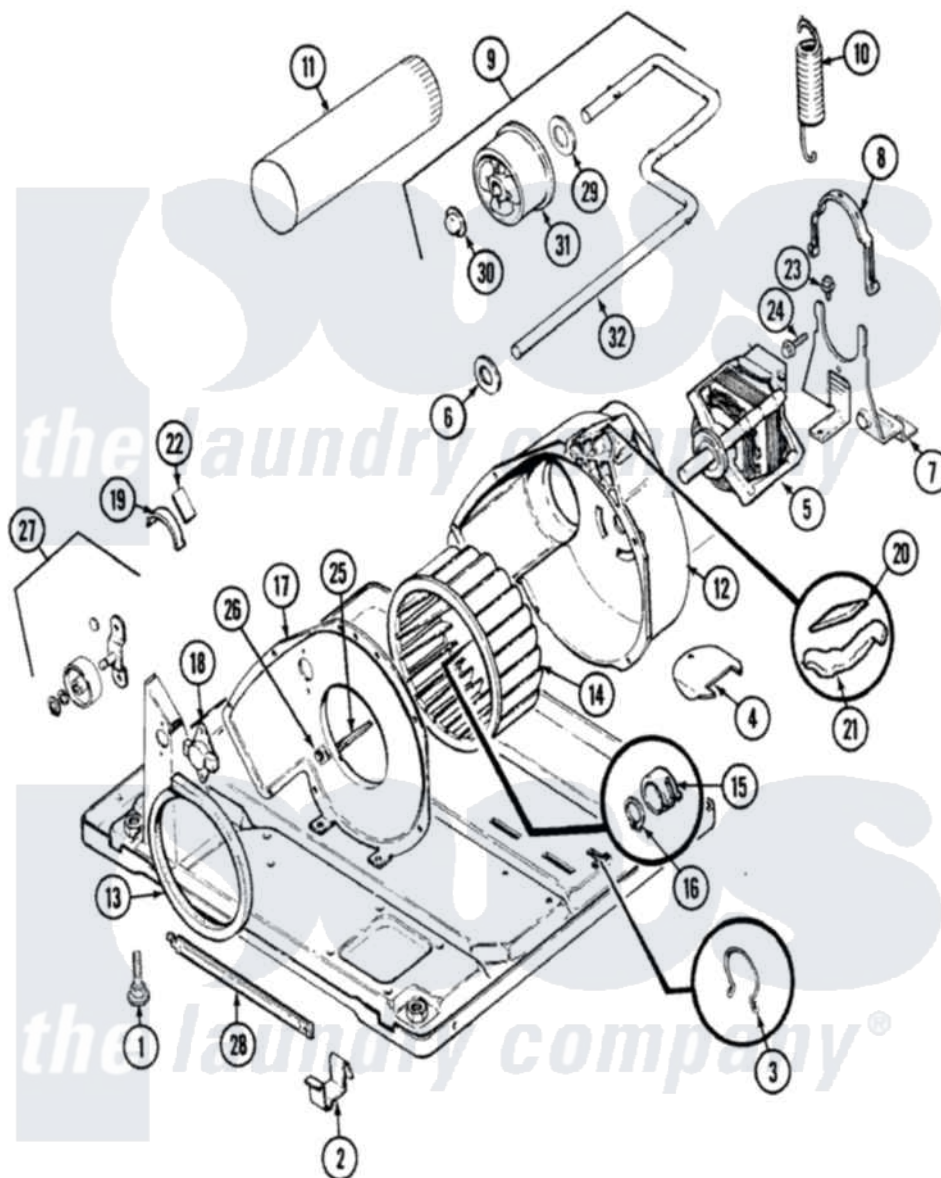

Admiral LDEA100BCM 05 - MOTOR & DRIVE (BCx)

Admiral [Residential Admiral LDEA100BCM Dryer Parts](#) Parts Diagram 05 - MOTOR & DRIVE (BCx)
 Click on the part number to view part

Item	Original Part Number	Replaced By	Status	Part Description
1	63-5834		Not Available	LEG, LEVELING
2	53-0120			Clip, Front Panel
3	25-7027	16515		Clip
4	25-7741	W10116760		Screw
"	53-1921			Shield, Wiring
5	31001015	W10410996		Motor-Drive
6	53-0693	53-0332		Motor Switch
7	53-1932	31001570		Bracket, Motor
"	25-7811		Not Available	SCREW
8	53-0214	660658		Clamp, Motor Mounting 343481 685441
9	53-2287			Idler Assembly
10	53-2209	31001465		Spring, Idler
11	53-0134			Duct, Exhaust
"	25-2134	W10116760		Screw
12	53-1801			Housing, Blower
13	53-0203	12001324		Duct Kit, Collector

14	31001043		Wheel, Blower
15	25-7823	312967	Clamp, Blower Housing
16	25-7855		Ring, Retaining
17	25-7807	33002917	Screw, No.10-16
"	53-1934		Cover, Blower Housing
18	53-1107		Thermostat, Control
"	25-2134	W10116760	Screw
19	53-2273	31001470	Glide, Tumbler
"	LA-1006		Glide Kit, Tumbler
20	53-0724	31001356	Pad, Glide
21	53-2272	31001469	Glide, Tumbler
22	53-1684	31001356	Pad, Glide
23	53-0645	Not Available	COUNTERWEIGHT
24	25-7732	681414	Screw, 10AB X 1/2
"	53-0644	Not Available	BRACKET
25	53-1026		Guide, Vane Inlet
26	25-3457		Screw, Sems
27	LA-1008		Rr Roller Kit
"	LA-1007	12002126	Reinforcement Brace/Glide Kit
28	53-1625		Brace, Tumbler Support
29	25-7815		Washer
30	25-7957		Pushnut
31	53-1628	31001344	Pulley, Idler
32	53-2250	53-2287	Idler Assembly
33	25-7699	Not Available	STRAIN RELIEF
34	25-7674		Screw