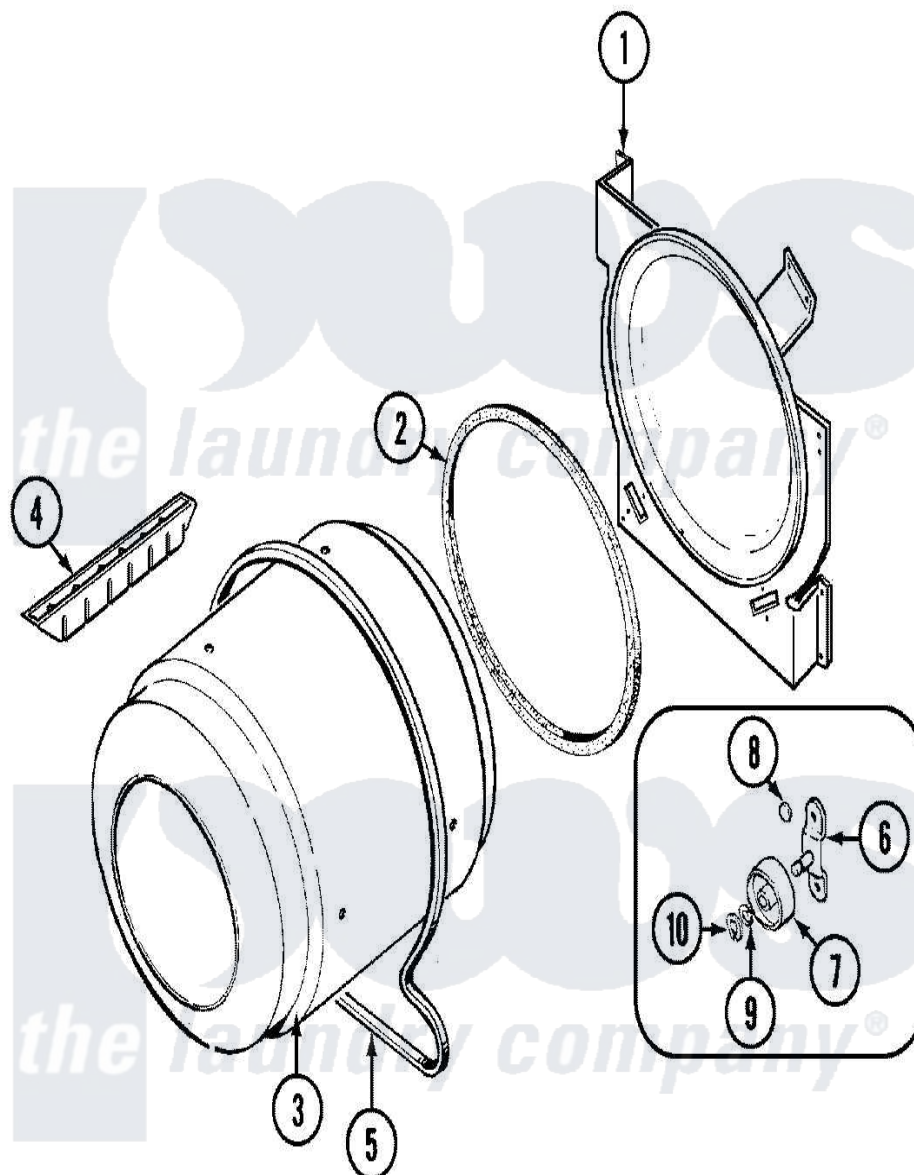

Admiral LDEA100BCM 06 - TUMBLER (BCx)

Admiral [Residential Admiral LDEA100BCM Dryer Parts](#) Parts Diagram 06 - TUMBLER (BCx)
 Click on the part number to view part

Item	Original Part Number	Replaced By	Status	Part Description
1	53-1703	LA-1054		Dryer Bulkhead Kit
"	25-7733	681414		Screw, 10AB X 1/2
2	53-0281	31001747		Seal Assembly
3	53-0178	53-1250		Cylinder
4	53-0117		Not Available	BAFFLE, GRAY
"	25-7759	3196164		Screw
5	31001026	341241		Belt
6	53-0197			Support Assembly-Cylinder Rear
"	25-7101	3351614		Screw, Gearcase Cover Mounting
7	53-1578	31001096		Roller
8	25-7813			Spacer
9	25-7814			Washer
10	25-7854			Ring, Retaining
11	LA-1008			Rr Roller Kit
12	LA-1006			Glide Kit, Tumbler