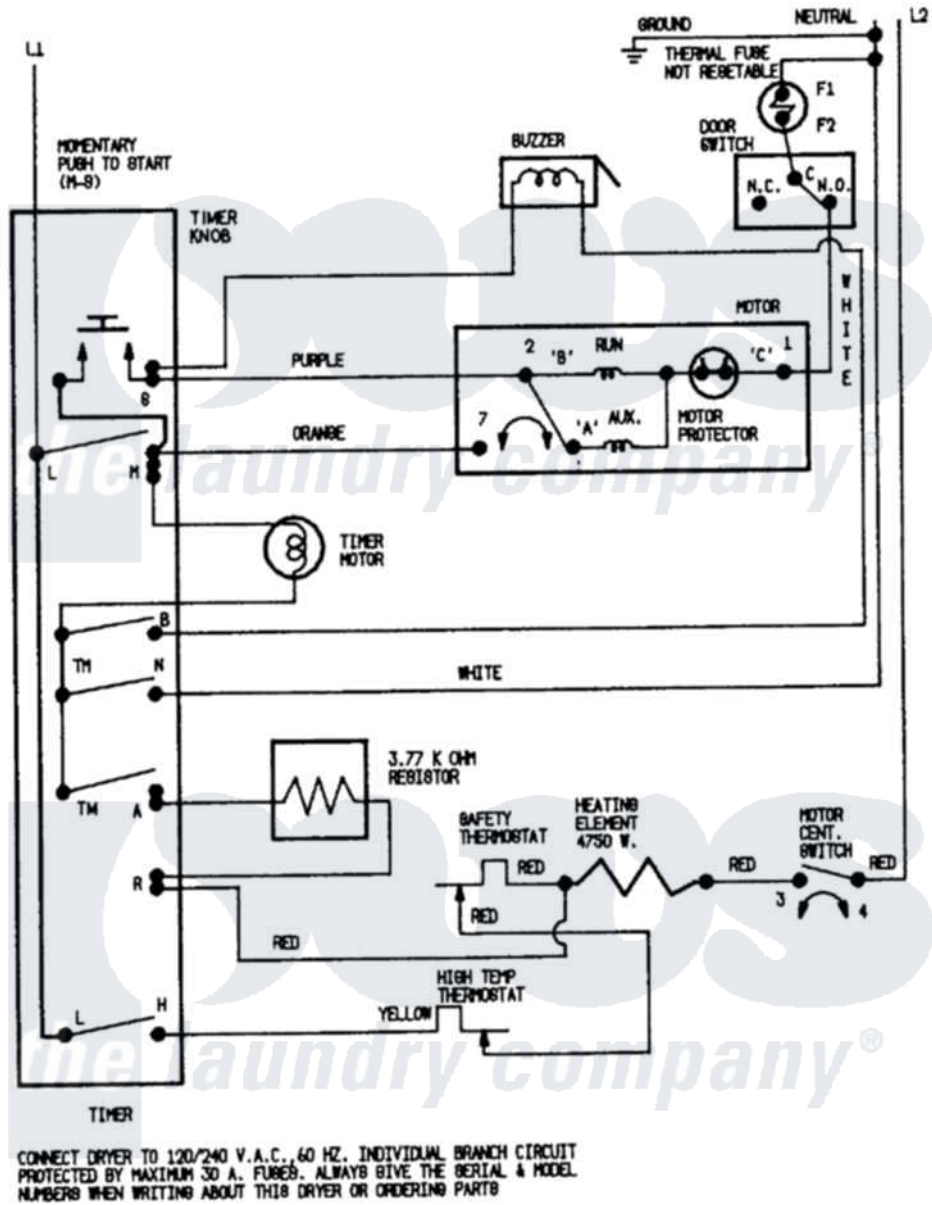

# Admiral LDEA100BCM 07 - WIRING INFORMATION (BCx)

Admiral Residential Admiral LDEA100BCM Dryer Parts Parts Diagram 07 - WIRING INFORMATION (BCx)  
 Click on the part number to view part

Item	Original Part Number	Replaced By	Status	Part Description
NI	15001255		Not Available	WIRING INFORMATION