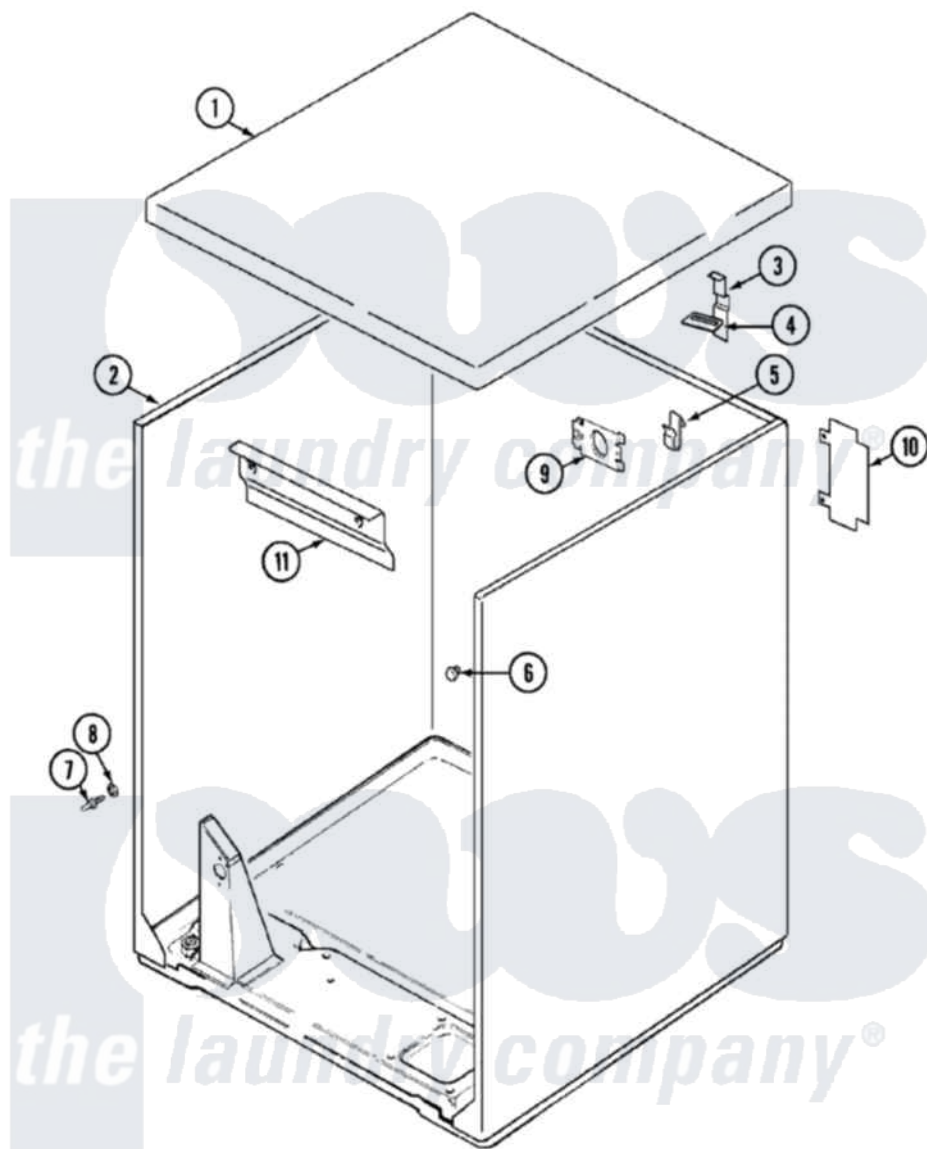

# Admiral LDEA200ACE 01 - CABINET (LDEA200ACE/ACM)

Admiral [Residential Admiral LDEA200ACE Dryer Parts](#) Parts Diagram 01 - CABINET (LDEA200ACE/ACM)  
 Click on the part number to view part

Item	Original Part Number	Replaced By	Status	Part Description
1	53-2435		Not Available	TOP, CABINET
2	53-2147	<a href="#">31001714</a>		Cabinet And Base Assembly
3	<a href="#">63-5712</a>			Hinge, Cabinet Top
4	<a href="#">33-0930</a>			Pad, Top Hinge
"	25-3092	<a href="#">90767</a>		Screw, 8A X 3/8 HeX Washer Head Tapping
5	<a href="#">25-3034</a>			Clip, Wiring
6	<a href="#">33-2653</a>			Bumper, Cabinet
7	<a href="#">53-0643</a>			Pin, Locator
8	<a href="#">53-0200</a>			Sleeve, Locator Pin
"	25-0224	<a href="#">3400029</a>		Nut, Adapter Plate
9	53-0135		Not Available	SUPPORT, POWER CORD
10	<a href="#">53-0284</a>			Cover, Terminal
"	25-7857	<a href="#">90767</a>		Screw, 8A X 3/8 HeX Washer Head Tapping
11	<a href="#">53-0133</a>			Shield, Heat
"	<a href="#">25-3457</a>			Screw, Sems