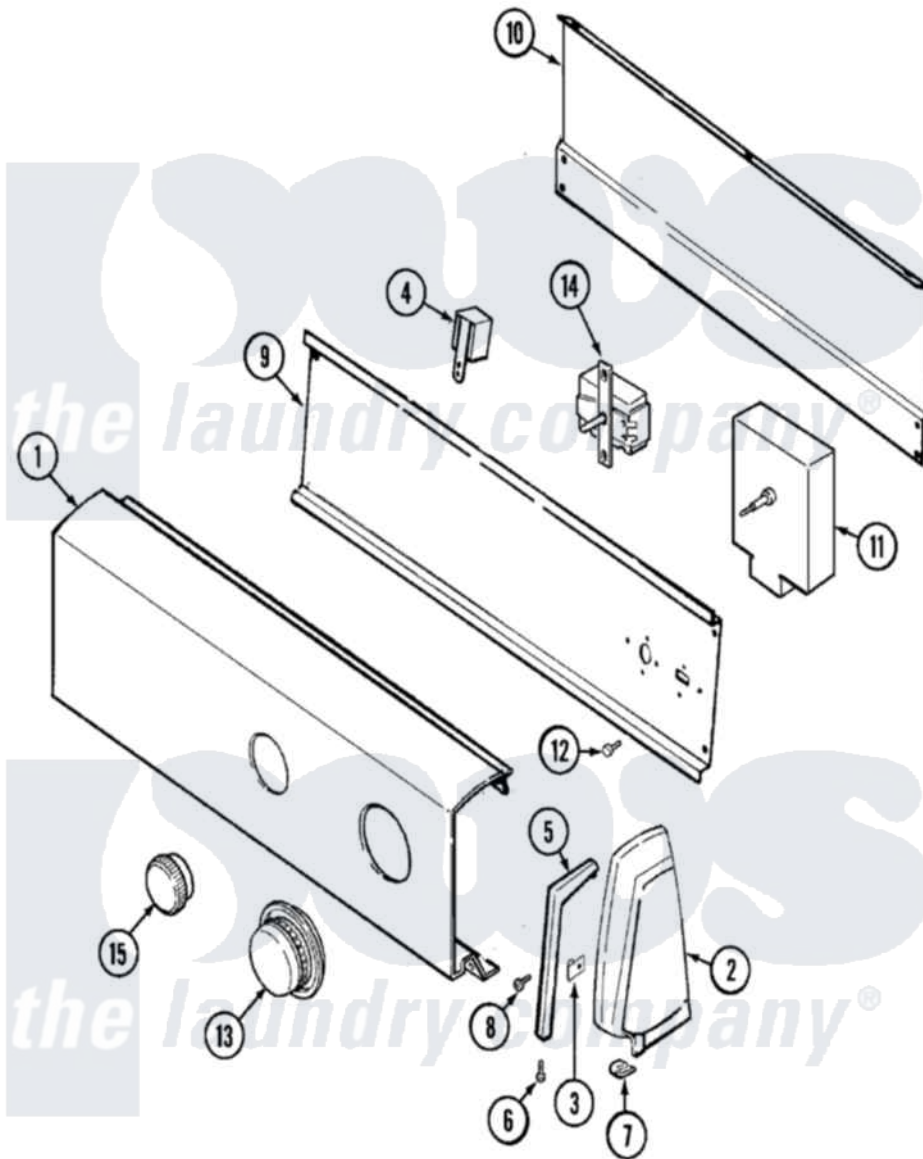

Admiral LDEA200ACE 02 - CONTROL PANEL (LDEA200ACE/ACM)

Admiral [Residential Admiral LDEA200ACE Dryer Parts](#) Parts Diagram 02 - CONTROL PANEL (LDEA200ACE/ACM)
 Click on the part number to view part

Item	Original Part Number	Replaced By	Status	Part Description
1	31001063		Not Available	PANEL, CONTROL
"	31001169		Not Available	PANEL, CONTROL
2	25-7697	25-2219		Screw
"	25-7851			Speedclip, End Cap To Top
"	35-2669		Not Available	CAP, END (LT)(WHT)
"	35-2668	21001453		Cap- End
3	25-7702			Speedclip, End Cap To Control Panel
4	25-3092	90767		Screw, 8A X 3/8 HeX Washer Head Tapping
"	53-1639			Buzzer Assembly
5	31001054		Not Available	TRIM, ENDCAP (RT WHT)
"	31001055		Not Available	TRIM, ENDCAP (LT WHT)
"	31001057		Not Available	TRIM, ENDCAP (LT)(ALM)
"	31001056		Not Available	TRIM, ENDCAP (RT)(ALM)
6	25-7760			Screw
7	25-7697	25-2219		Screw

"	25-7851		Speedclip, End Cap To Top
8	25-3092	90767	Screw, 8A X 3/8 HeX Washer Head Tapping
9	31001128	Not Available	SHIELD, CONTROL
"	53-1676		Shield, Control
"	53-2504	31001193	Pad, Shield
10	35-2688	21001460	Shield, Rear
11	53-1758		Timer
12	25-7435	33002917	Screw, No.10-16
13	53-2525		Knob And Skirt Assembly
14	31001150	Not Available	SWITCH, HEAT
"	25-3092	90767	Screw, 8A X 3/8 HeX Washer Head Tapping
"	53-0456		Switch, Selector
15	35-2673	21001239	Knob, Selector
16	31001008		Manual, Use And Care
"	31001093	Not Available	MANUAL, USE & CARE
17	16002079	Not Available	GUIDE, QUICK REF - ADMIRAL