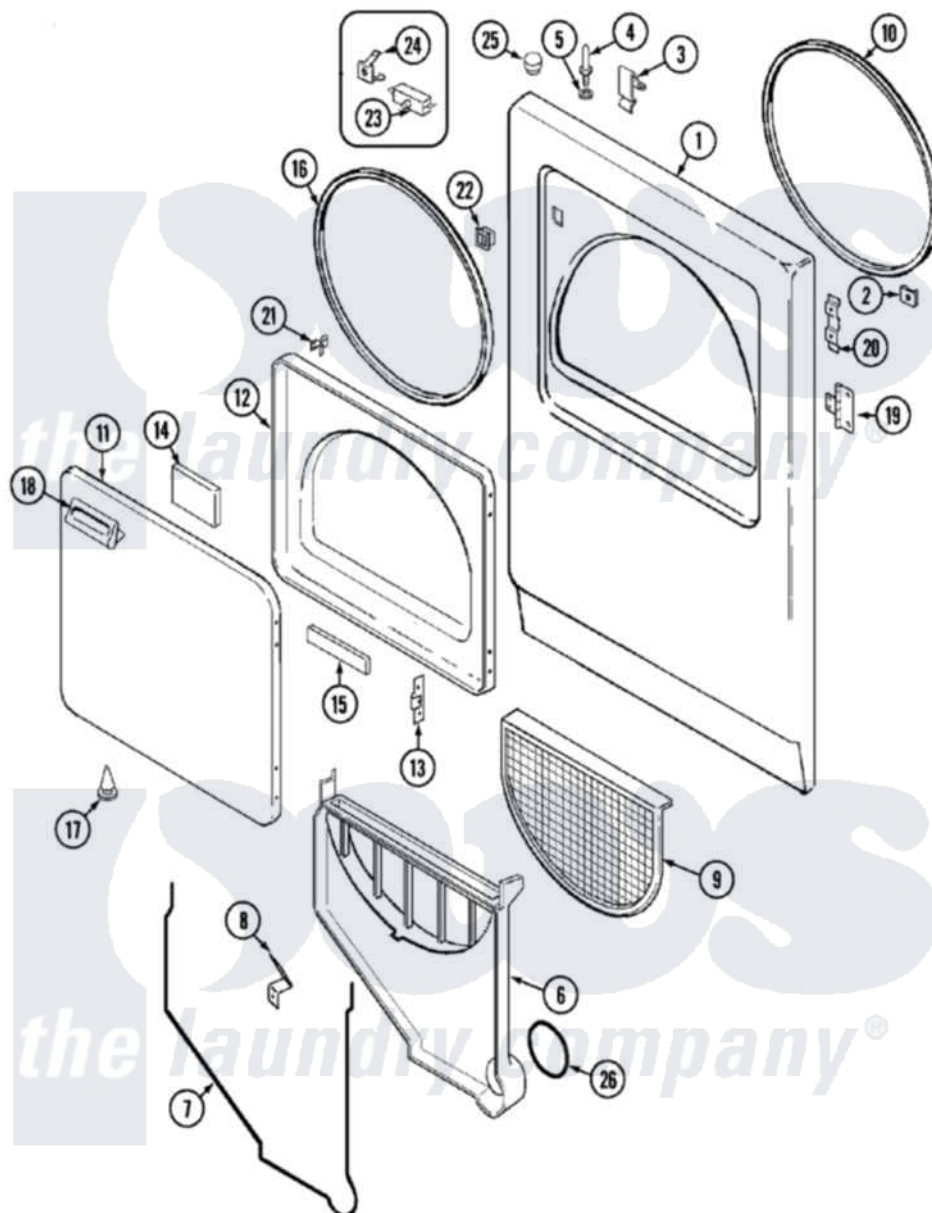

# Admiral LDEA200ACE 03 - DOOR (LDEA200ACE/ACM)

Admiral [Residential Admiral LDEA200ACE Dryer Parts](#) Parts Diagram 03 - DOOR (LDEA200ACE/ACM)

[Click on the part number to view part](#)

Item	Original Part Number	Replaced By	Status	Part Description
1	53-0726	<a href="#">31001771</a>		Panel, Front
2	25-7817		Not Available	CLIP, U-TYPE
"	25-7820	<a href="#">489478</a>		Screw, 8 X 1/2
3	<a href="#">25-7220</a>			Clip, Cabinet Top
4	<a href="#">53-0643</a>			Pin, Locator
5	25-0224	<a href="#">3400029</a>		Nut, Adapter Plate
"	<a href="#">53-0200</a>			Sleeve, Locator Pin
6	25-7810	<a href="#">415013-35</a>		Screw
"	53-1299	<a href="#">12001324</a>		Duct Kit, Collector
7	<a href="#">53-0204</a>			Seal
8	<a href="#">53-0123</a>			Clip
9	<a href="#">53-0918</a>			Filter, Lint
10	53-1756	<a href="#">31001747</a>		Seal Assembly
11	<a href="#">53-0154</a>			Panel, Outer Door
12	53-0912		Not Available	PANEL, INNER DOOR (WHT)
13	<a href="#">53-0119</a>			Clip, Hinge

14	<a href="#">53-1490</a>		Door Pad
15	<a href="#">53-1491</a>		Door Pad
16	25-7770	<a href="#">3196169</a>	Screw, Element
"	53-0648	<a href="#">31001529</a>	Seal, Door
17	<a href="#">25-7889</a>		Plug Button
18	<a href="#">53-0927</a>		Handle, Door
"	25-7810	<a href="#">415013-35</a>	Screw
19	<a href="#">53-1492</a>		Hinge, Dryer Door
"	<a href="#">25-7809</a>		Screw, No.6-20 1/2 Flthd Torx
20	53-0121	Not Available	TWIN NUT
"	<a href="#">LA-1003</a>		Door Catch Kit
21	53-2364	<a href="#">LA-1003</a>	Door Catch Kit
22	25-7828	<a href="#">489483</a>	Screw 10-32 X 1/2
"	53-0187	<a href="#">LA-1003</a>	Door Catch Kit
23	<a href="#">53-0148</a>		Switch, Door
"	<a href="#">LA-1005</a>		Switch Kit
24	63-5990	<a href="#">31001319</a>	Clip, Switch
25	<a href="#">33-2653</a>		Bumper, Cabinet
26	53-0203	<a href="#">12001324</a>	Duct Kit, Collector