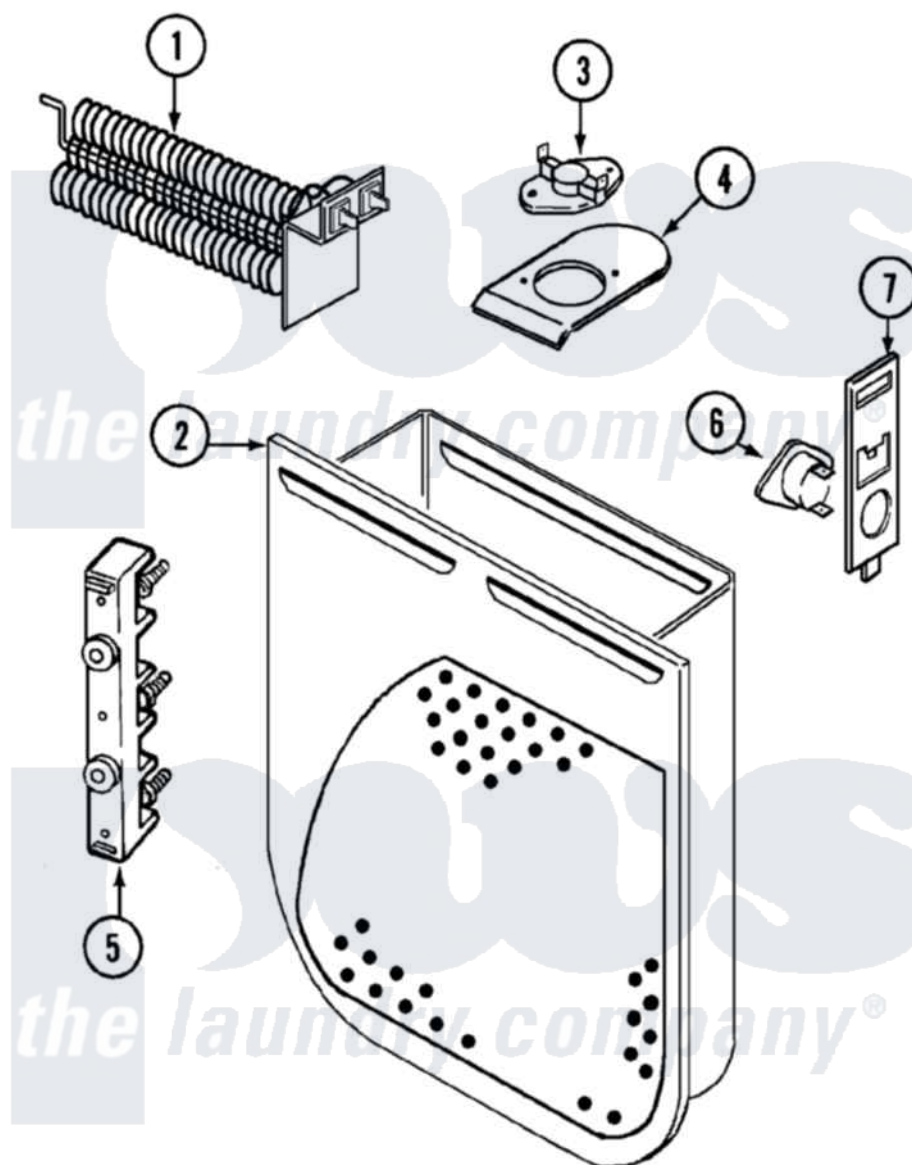

# Admiral LDEA200ACE 04 - HEATER (LDEA200ACE/ACM)

Admiral Residential Admiral LDEA200ACE Dryer Parts Parts Diagram 04 - HEATER (LDEA200ACE/ACM)  
 Click on the part number to view part

Item	Original Part Number	Replaced By	Status	Part Description
1	<a href="#">25-7863</a>			Screw
"	53-1641	<a href="#">LA-1044</a>		Element
2	<a href="#">53-1232</a>			Heater Housing Assembly
"	25-7819	<a href="#">M0217225</a>		Screw
3	25-3083	<a href="#">212951</a>		Screw, No.6-32 X 1/4 Inch
"	<a href="#">53-0771</a>			Thermostat, Hi-Limit
4	25-7741	<a href="#">W10116760</a>		Screw
"	<a href="#">53-0285</a>			Bracket, Thermostat
5	53-0965		Not Available	STRAP, GROUND
"	25-0027	<a href="#">112432</a>		Nut
"	25-6124		Not Available	NUT
"	<a href="#">25-3122</a>			Washer, Flat
"	<a href="#">53-1518</a>			Block, Terminal
"	25-7952	<a href="#">3400074</a>		Screw
6	<a href="#">53-1182</a>			Fuse, Thermal
7	<a href="#">53-1181</a>			Bracket, Thermal Fuse