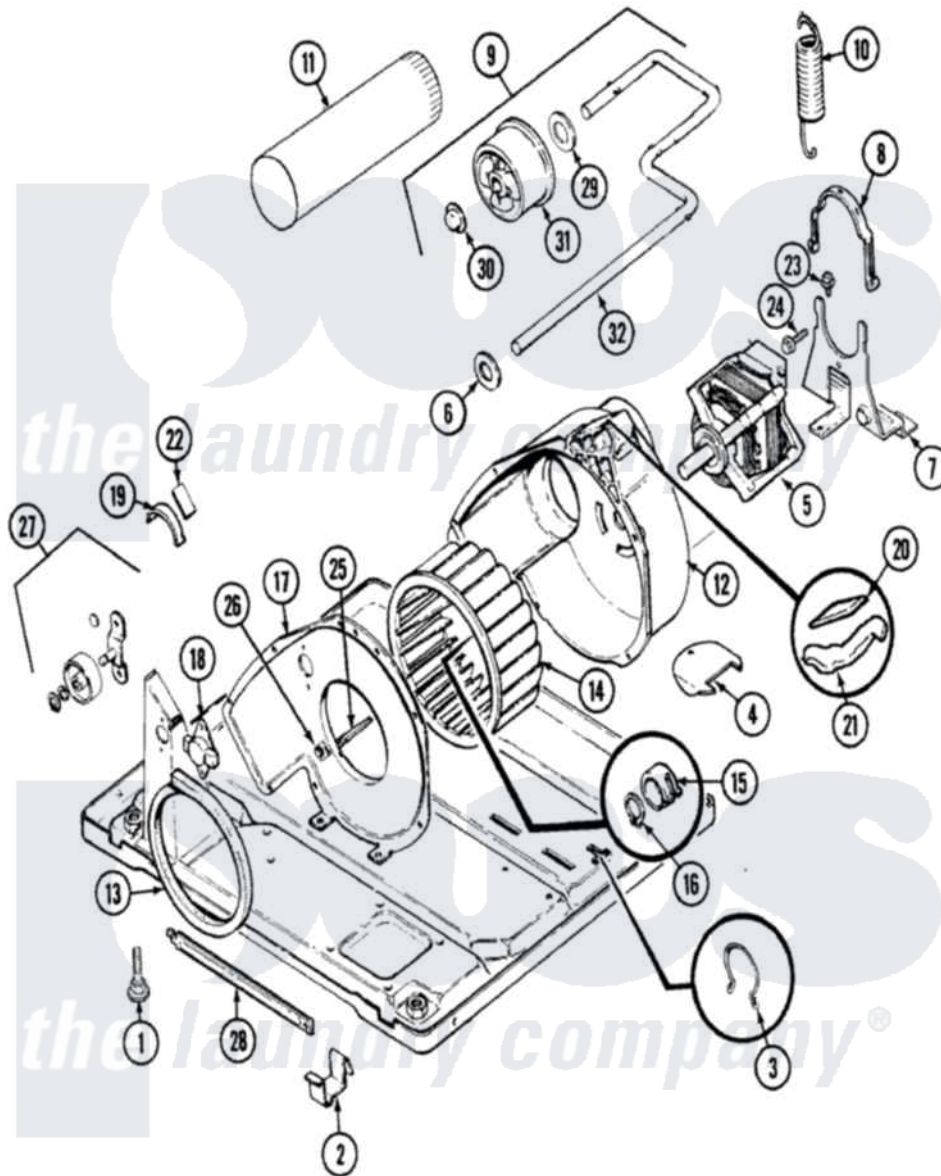

Admiral LDEA200ACE 05 - MOTOR & DRIVE (LDEA200ACE/ACM)

Admiral [Residential Admiral LDEA200ACE Dryer Parts](#) Parts Diagram 05 - MOTOR & DRIVE (LDEA200ACE/ACM)
 Click on the part number to view part

Item	Original Part Number	Replaced By	Status	Part Description
1	63-5834		Not Available	LEG, LEVELING
2	53-0120			Clip, Front Panel
3	25-7027	16515		Clip
4	25-7741	W10116760		Screw
"	53-1921			Shield, Wiring
5	31001015	W10410996		Motor-Drve
"	31001316	W10410996		Motor-Drve
6	25-7815			Washer
7	25-7811		Not Available	SCREW
"	53-1932	31001570		Bracket, Motor
8	53-0214	660658		Clamp, Motor Mounting 343481 685441
9	53-2287			Idler Assembly
10	53-2209	31001465		Spring, Idler
11	25-2134	W10116760		Screw
"	53-0134			Duct, Exhaust
12	53-1801			Housing, Blower

13	53-0203	12001324	Duct Kit, Collector
14	31001043		Wheel, Blower
"	31001317		Wheel, Blower
15	25-7823	312967	Clamp, Blower Housing
16	25-7855		Ring, Retaining
17	25-7807	33002917	Screw, No.10-16
"	53-1934		Cover, Blower Housing
18	25-2134	W10116760	Screw
"	53-1107		Thermostat, Control
19	LA-1006		Glide Kit, Tumbler
"	53-2273	31001470	Glide, Tumbler
20	53-0724	31001356	Pad, Glide
21	53-2272	31001469	Glide, Tumbler
22	53-1684	31001356	Pad, Glide
23	53-0645	Not Available	COUNTERWEIGHT
24	25-7732	681414	Screw, 10AB X 1/2
"	53-0644	Not Available	BRACKET
25	53-1026		Guide, Vane Inlet
26	25-3457		Screw, Sems
27	LA-1007	12002126	Reinforcement Brace/Glide Kit
"	LA-1008		Rr Roller Kit
28	53-1625		Brace, Tumbler Support
29	25-7815		Washer
30	25-7957		Pushnut
31	53-1628	31001344	Pulley, Idler
32	53-2250	53-2287	Idler Assembly
33	25-7699	Not Available	STRAIN RELIEF
34	25-7674		Screw