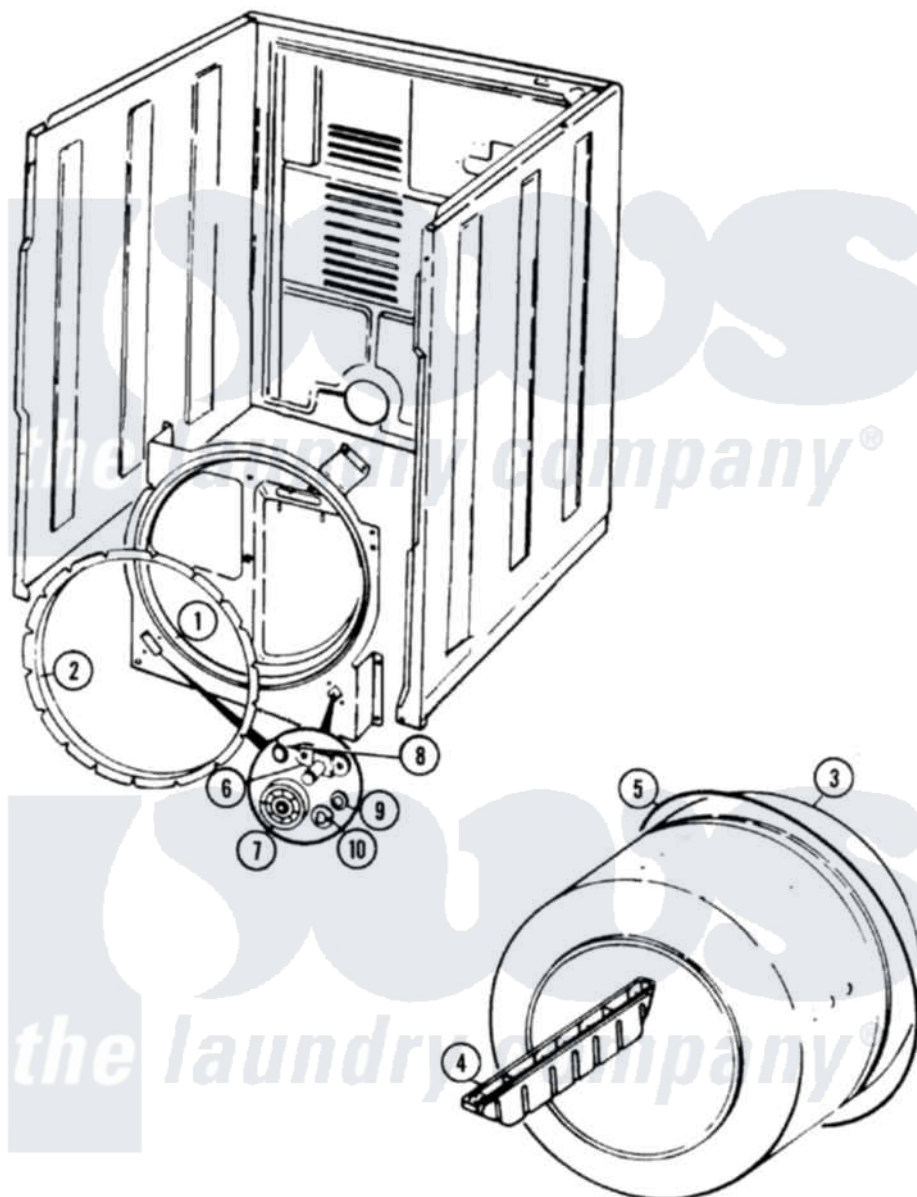

# Admiral LDEA200ACE 06 - TUMBLER (LDEA200ACE/ACM)

Admiral Residential Admiral LDEA200ACE Dryer Parts Parts Diagram 06 - TUMBLER (LDEA200ACE/ACM)  
 Click on the part number to view part

Item	Original Part Number	Replaced By	Status	Part Description
1	53-1703	<a href="#">LA-1054</a>		Dryer Bulkhead Kit
"	25-7733	<a href="#">681414</a>		Screw, 10AB X 1/2
2	53-0281	<a href="#">31001747</a>		Seal Assembly
3	53-0178	<a href="#">53-1250</a>		Cylinder
4	53-0117		Not Available	BAFFLE, GRAY
"	25-7759	<a href="#">3196164</a>		Screw
5	31001026	<a href="#">341241</a>		Belt
6	<a href="#">53-0197</a>			Support Assembly-Cylinder Rear
"	25-7101	<a href="#">3351614</a>		Screw, Gearcase Cover Mounting
7	53-1578	<a href="#">31001096</a>		Roller
8	<a href="#">25-7813</a>			Spacer
9	<a href="#">25-7814</a>			Washer
10	<a href="#">25-7854</a>			Ring, Retaining
11	<a href="#">LA-1008</a>			Rr Roller Kit
12	<a href="#">LA-1006</a>			Glide Kit, Tumbler