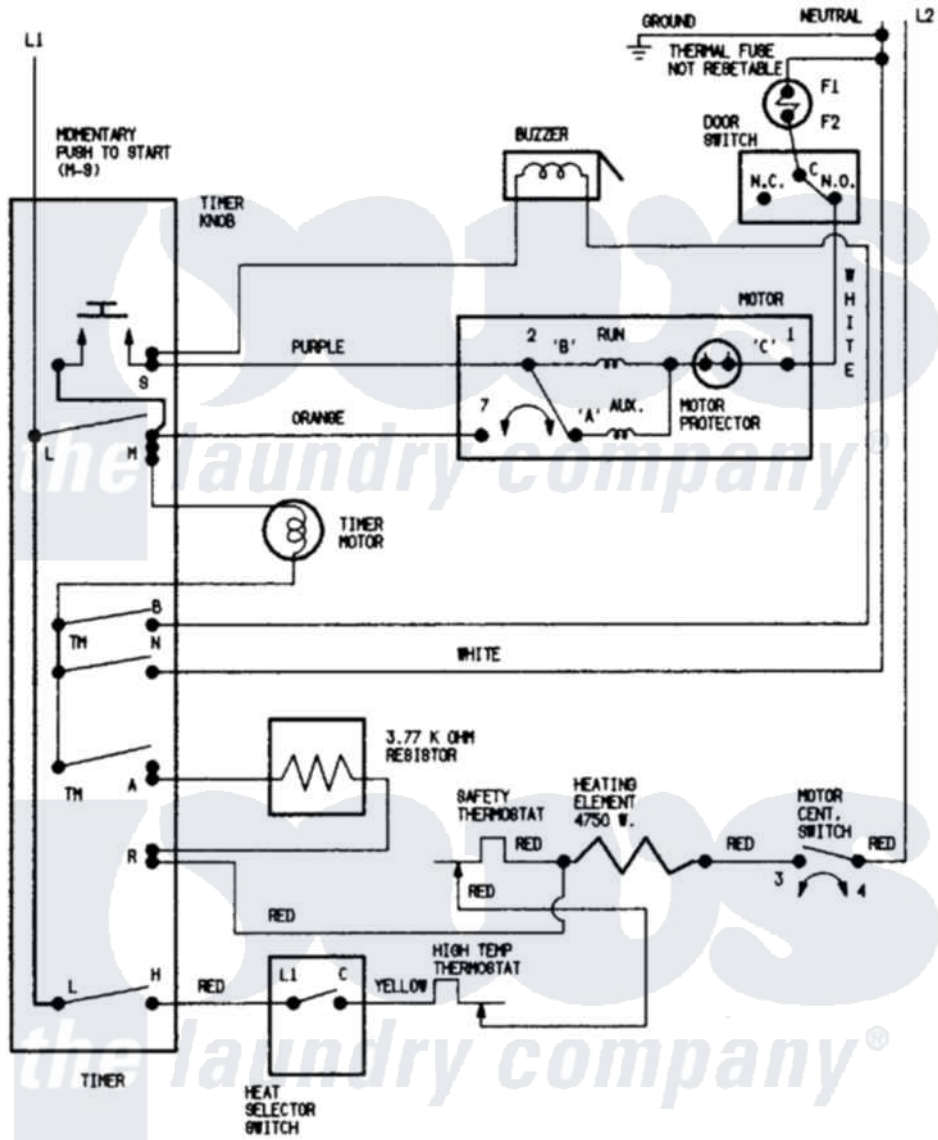

Admiral LDEA200ACE 07 - WIRING INFORMATION (LDEA200ACE/ACM)

CONNECT DRYER TO 120/240 V.A.C., 60 HZ. INDIVIDUAL BRANCH CIRCUIT PROTECTED BY MAXIMUM 30 A. FUSES. ALWAYS GIVE THE SERIAL & MODEL NUMBERS WHEN WRITING ABOUT THIS DRYER OR ORDERING PARTS.

Admiral [Residential Admiral LDEA200ACE Dryer Parts](#) Parts Diagram 07 - WIRING INFORMATION (LDEA200ACE/ACM)

[Click on the part number to view part](#)

Item	Original Part Number	Replaced By	Status	Part Description
NI	15002018		Not Available	WIRING INFORMATION
"	15001253		Not Available	WIRING INFORMATION