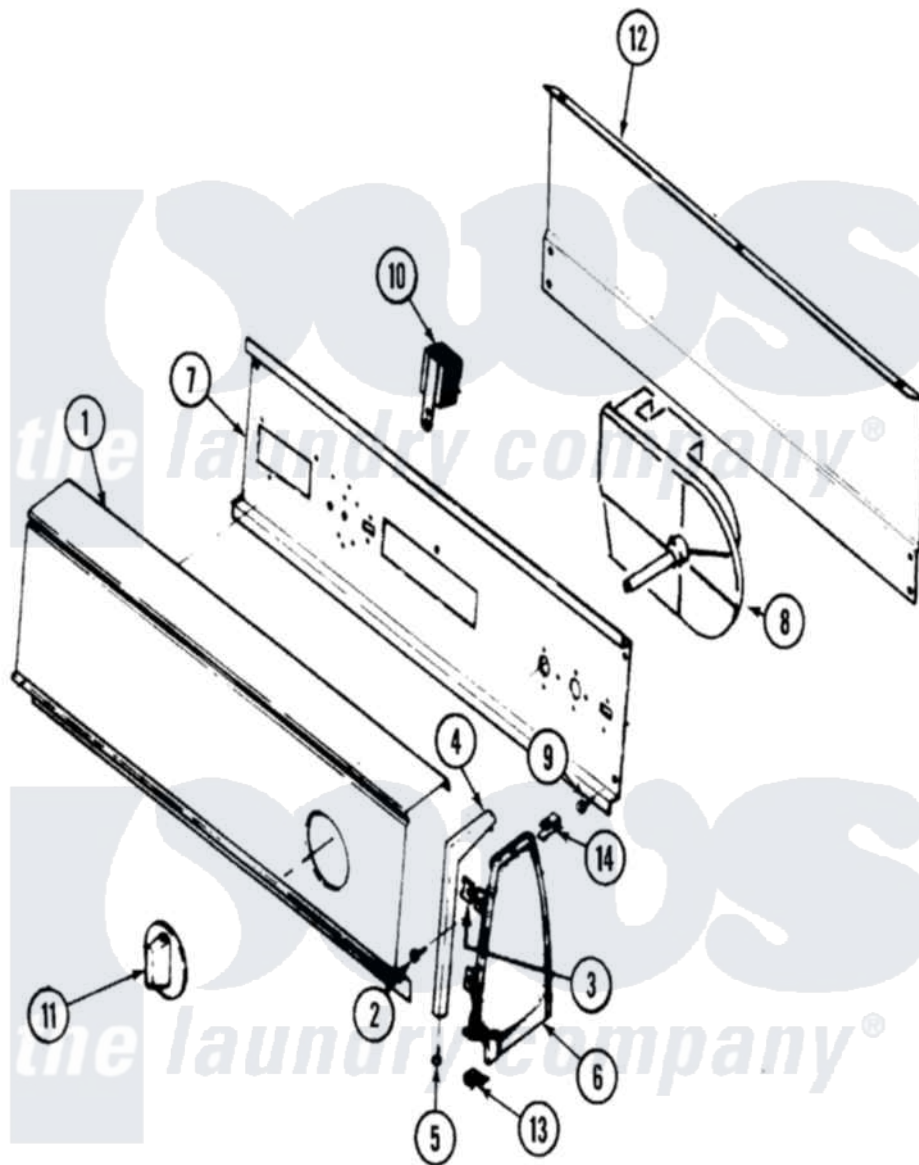

Admiral LDEA200ACL 01 - CONTROL PANEL

Admiral Residential Admiral LDEA200ACL Dryer Parts Parts Diagram 01 - CONTROL PANEL
 Click on the part number to view part

Item	Original Part Number	Replaced By	Status	Part Description
1	53-2429			Control Panel
2	25-3092	90767		Screw, 8A X 3/8 HeX Washer Head Tapping
3	25-7702			Speedclip, End Cap To Control Panel
4	53-0278		Not Available	TRIM, END CAP (LT)
"	53-0277		Not Available	TRIM, END CAP (RT)
5	25-7760			Screw
6	35-2488	21001452		Cap- End
"	25-7649	910187		Screw
"	25-7702			Speedclip, End Cap To Control Panel
"	35-2487	21001451		Cap- End
7	53-2504	31001193		Pad, Shield
"	53-1676			Shield, Control
8	63-6743	31001484		Resistor Assembly
"	53-1758			Timer

9	25-7435	33002917		Screw, No.10-16
10	53-1639			Buzzer Assembly
11	25-3092	90767		Screw, 8A X 3/8 HeX Washer Head Tapping
"	53-1533	31001219		Knob Ski
12	25-3092	90767		Screw, 8A X 3/8 HeX Washer Head Tapping
"	25-3457			Screw, Sems
"	35-2688	21001460		Shield, Rear
13	25-7851			Speedclip, End Cap To Top
14	25-7435	33002917		Screw, No.10-16
"	25-7852			Speedclip, Rr Shld To End Cap
15	53-2433		Not Available	MANUAL, USE & CARE
"	31001008			Manual, Use And Care
16	16002079		Not Available	GUIDE, QUICK REF - ADMIRAL