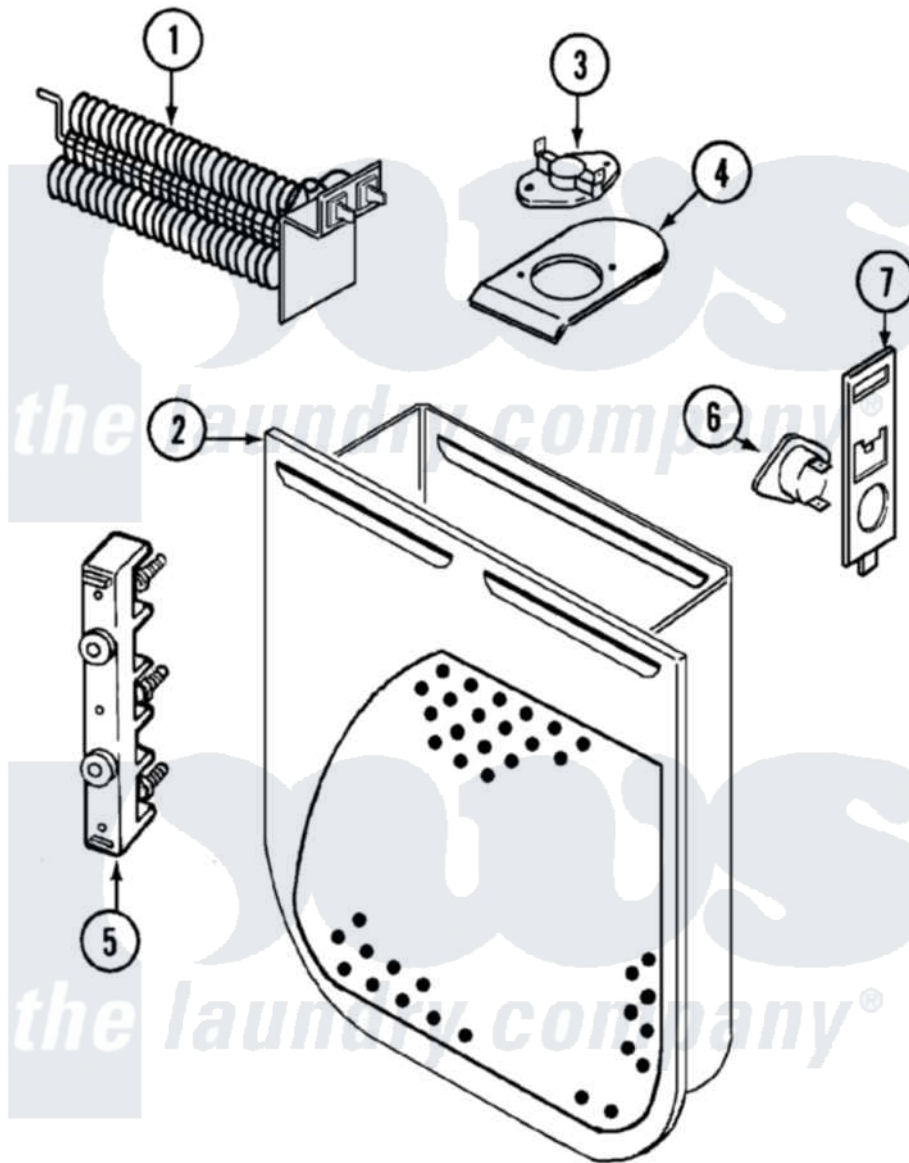

Admiral LDEA200ACL 02 - HEATER

Admiral [Residential Admiral LDEA200ACL Dryer Parts](#) Parts Diagram 02 - HEATER
 Click on the part number to view part

Item	Original Part Number	Replaced By	Status	Part Description
1	25-7863			Screw
"	53-1641	LA-1044		Element
2	53-1232			Heater Housing Assembly
"	25-7819	M0217225		Screw
3	25-3083	212951		Screw, No.6-32 X 1/4 Inch
"	53-0771			Thermostat, Hi-Limit
4	25-7741	W10116760		Screw
"	53-0285			Bracket, Thermostat
5	53-0965		Not Available	STRAP, GROUND
"	25-0027	112432		Nut
"	25-6124		Not Available	NUT
"	25-3122			Washer, Flat
"	53-1518			Block, Terminal
"	25-7952	3400074		Screw
6	53-1182			Fuse, Thermal
7	53-1181			Bracket, Thermal Fuse