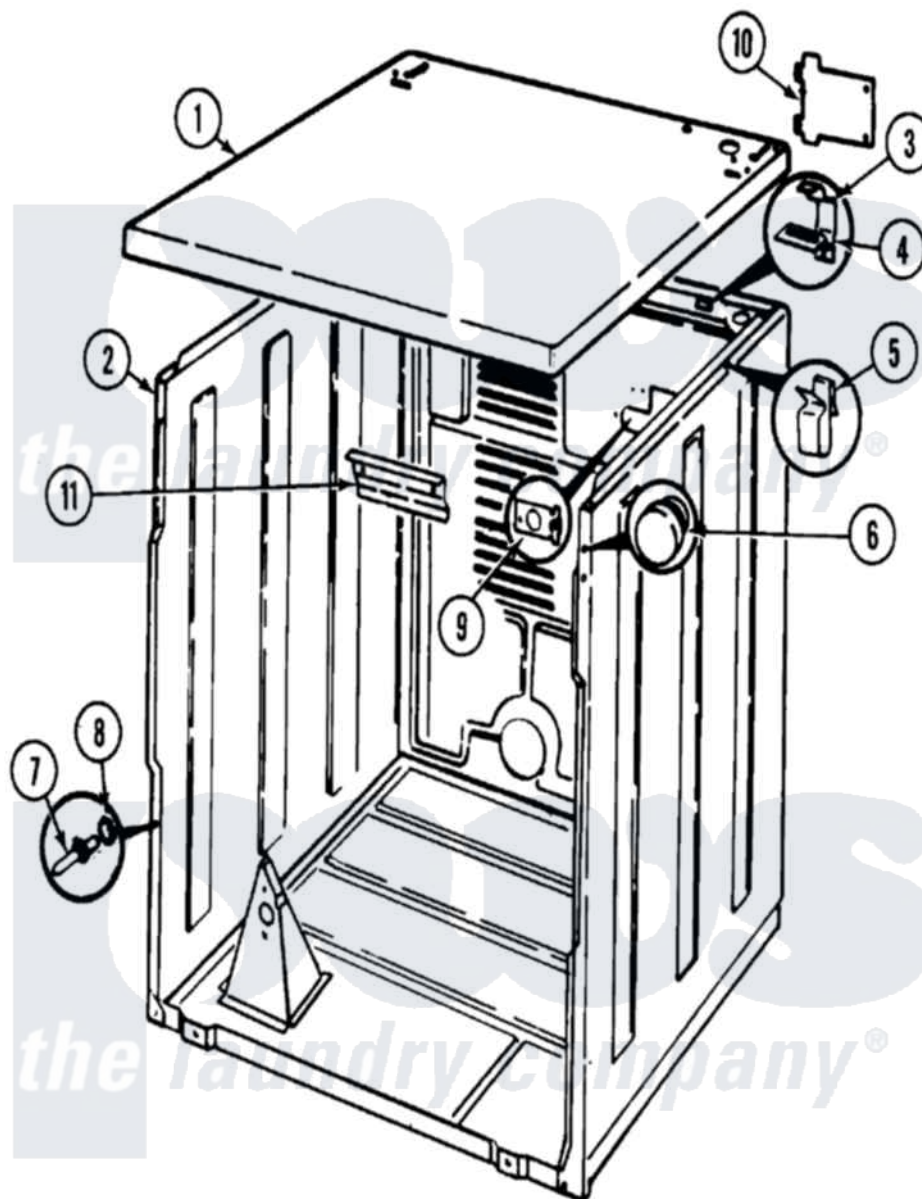

# Admiral LDEA200ACW 01 - CABINET

Admiral [Residential Admiral LDEA200ACW Dryer Parts](#) Parts Diagram 01 - CABINET  
 Click on the part number to view part

Item	Original Part Number	Replaced By	Status	Part Description
1	53-2435		Not Available	TOP, CABINET
2	53-2559	<a href="#">31001714</a>		Cabinet And Base Assembly
"	53-2147	<a href="#">31001714</a>		Cabinet And Base Assembly
3	<a href="#">63-5712</a>			Hinge, Cabinet Top
4	25-3092	<a href="#">90767</a>		Screw, 8A X 3/8 HeX Washer Head Tapping
"	<a href="#">33-0930</a>			Pad, Top Hinge
5	<a href="#">25-3034</a>			Clip, Wiring
6	<a href="#">33-2653</a>			Bumper, Cabinet
7	<a href="#">53-0643</a>			Pin, Locator
8	<a href="#">53-0200</a>			Sleeve, Locator Pin
"	25-0224	<a href="#">3400029</a>		Nut, Adapter Plate
9	53-0135		Not Available	SUPPORT, POWER CORD
10	25-7857	<a href="#">90767</a>		Screw, 8A X 3/8 HeX Washer Head Tapping
"	<a href="#">53-0284</a>			Cover, Terminal
11	<a href="#">25-3457</a>			Screw, Sems