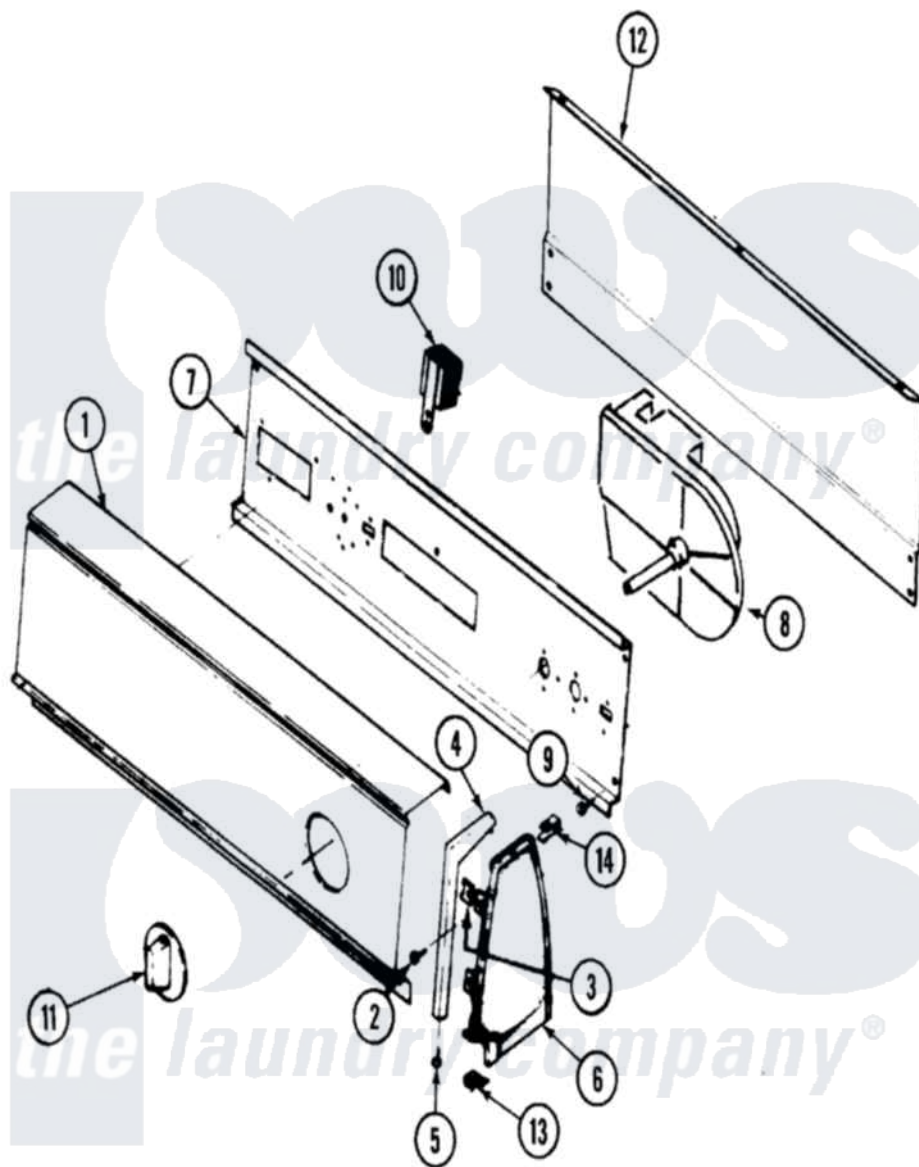

Admiral LDEA200ACW 02 - CONTROL PANEL

Admiral [Residential Admiral LDEA200ACW Dryer Parts](#) Parts Diagram 02 - CONTROL PANEL
 Click on the part number to view part

Item	Original Part Number	Replaced By	Status	Part Description
1	53-2429			Control Panel
2	25-3092	90767		Screw, 8A X 3/8 HeX Washer Head Tapping
3	25-7702			Speedclip, End Cap To Control Panel
4	53-0278		Not Available	TRIM, END CAP (LT)
"	53-0277		Not Available	TRIM, END CAP (RT)
5	25-7760			Screw
6	35-2488	21001452		Cap- End
"	25-7649	910187		Screw
"	25-7702			Speedclip, End Cap To Control Panel
"	35-2487	21001451		Cap- End
7	53-2504	31001193		Pad, Shield
"	53-1676			Shield, Control
8	63-6743	31001484		Resistor Assembly
"	53-1758			Timer

9	25-7435	33002917		Screw, No.10-16
10	53-1639			Buzzer Assembly
11	25-3092	90767		Screw, 8A X 3/8 HeX Washer Head Tapping
"	53-1533	31001219		Knob Ski
12	25-3092	90767		Screw, 8A X 3/8 HeX Washer Head Tapping
"	25-3457			Screw, Sems
"	35-2688	21001460		Shield, Rear
13	25-7851			Speedclip, End Cap To Top
14	25-7435	33002917		Screw, No.10-16
"	25-7852			Speedclip, Rr Shld To End Cap
15	53-2433		Not Available	MANUAL, USE & CARE
"	31001008			Manual, Use And Care
16	16002079		Not Available	GUIDE, QUICK REF - ADMIRAL