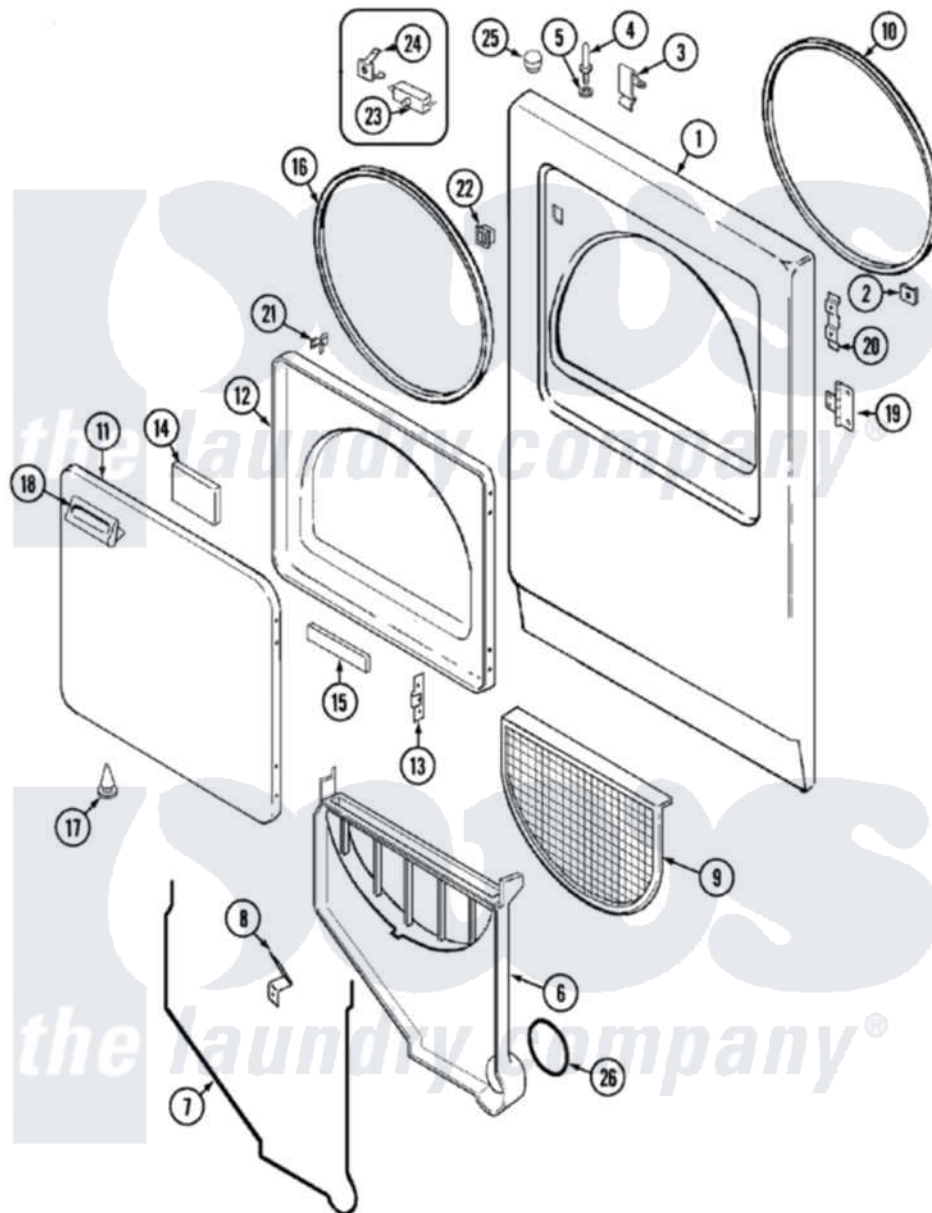

Admiral LDEA200ACW 03 - DOOR

Admiral Residential Admiral LDEA200ACW Dryer Parts Parts Diagram 03 - DOOR
 Click on the part number to view part

Item	Original Part Number	Replaced By	Status	Part Description
1	53-0726	31001771		Panel, Front
2	25-7817		Not Available	CLIP, U-TYPE
"	25-7820	489478		Screw, 8 X 1/2
3	25-7220			Clip, Cabinet Top
4	53-0643			Pin, Locator
5	25-0224	3400029		Nut, Adapter Plate
"	53-0200			Sleeve, Locator Pin
6	25-7810	415013-35		Screw
"	53-1299	12001324		Duct Kit, Collector
7	53-0204			Seal
8	53-0123			Clip
9	53-0918			Filter, Lint
10	53-1756	31001747		Seal Assembly
11	53-0154			Panel, Outer Door
12	53-0912		Not Available	PANEL, INNER DOOR (WHT)
13	53-0119			Clip, Hinge

14	53-1490		Door Pad
15	53-1491		Door Pad
16	53-0648	31001529	Seal, Door
"	25-7770	3196169	Screw, Element
17	25-7889		Plug Button
18	53-0927		Handle, Door
"	53-0928	53-0927	Handle, Door
"	25-7810	415013-35	Screw
"	31001115	31001482	Handle, Door
19	53-1492		Hinge, Dryer Door
20	25-7809		Screw, No.6-20 1/2 Flthd Torx
"	53-0121	Not Available	TWIN NUT
21	53-2364	LA-1003	Door Catch Kit
"	LA-1003		Door Catch Kit
22	25-7828	489483	Screw 10-32 X 1/2
"	53-0187	LA-1003	Door Catch Kit
23	53-0147	53-0148	Switch, Door
"	LA-1005		Switch Kit
24	63-5990	31001319	Clip, Switch
25	33-2653		Bumper, Cabinet
26	53-0203	12001324	Duct Kit, Collector