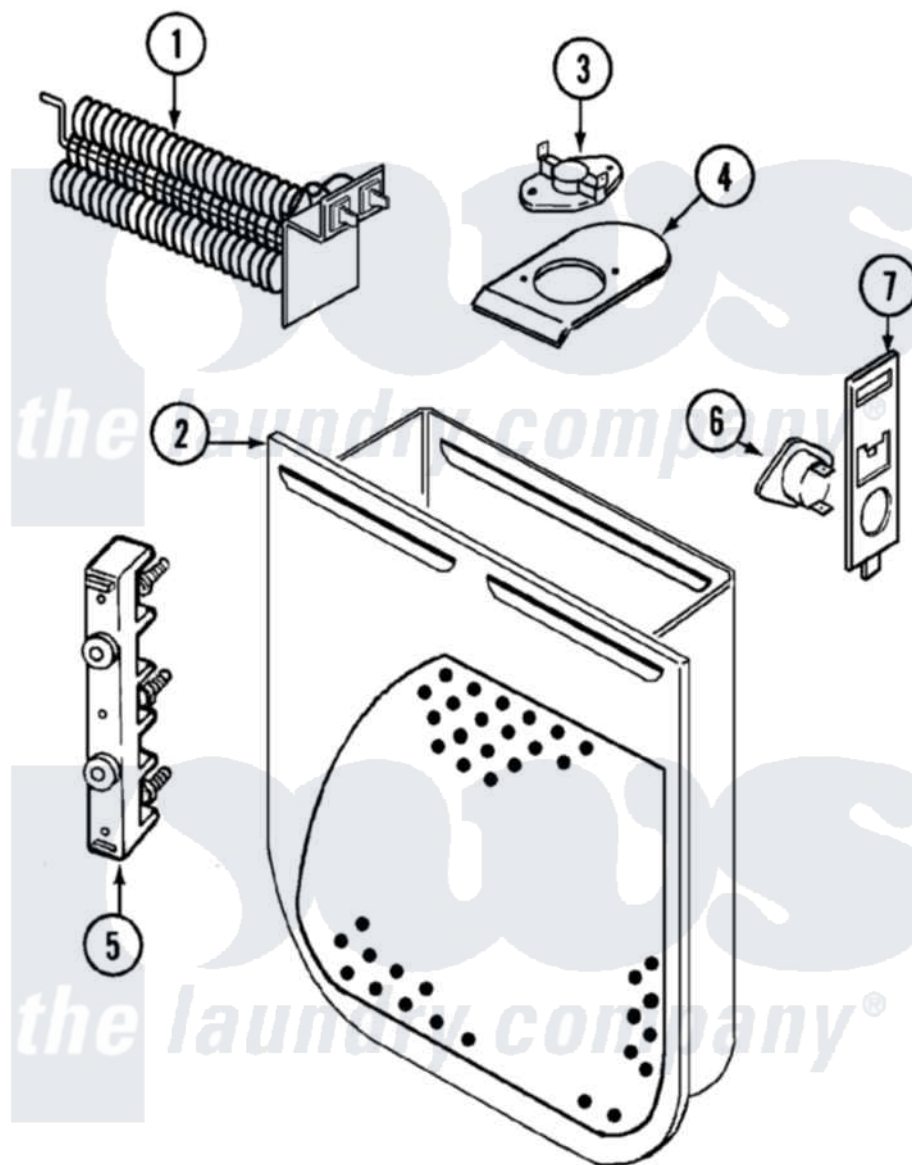

Admiral LDEA200ACW 04 - HEATER

Admiral [Residential Admiral LDEA200ACW Dryer Parts](#) Parts Diagram 04 - HEATER
 Click on the part number to view part

Item	Original Part Number	Replaced By	Status	Part Description
1	25-7863			Screw
"	53-1641	LA-1044		Element
2	53-1232			Heater Housing Assembly
"	25-7819	M0217225		Screw
3	25-3083	212951		Screw, No.6-32 X 1/4 Inch
"	53-0771			Thermostat, Hi-Limit
4	25-7741	W10116760		Screw
"	53-0285			Bracket, Thermostat
5	53-0965		Not Available	STRAP, GROUND
"	25-0027	112432		Nut
"	25-6124		Not Available	NUT
"	25-3122			Washer, Flat
"	53-1518			Block, Terminal
"	25-7952	3400074		Screw
6	53-1182			Fuse, Thermal
7	53-1181			Bracket, Thermal Fuse